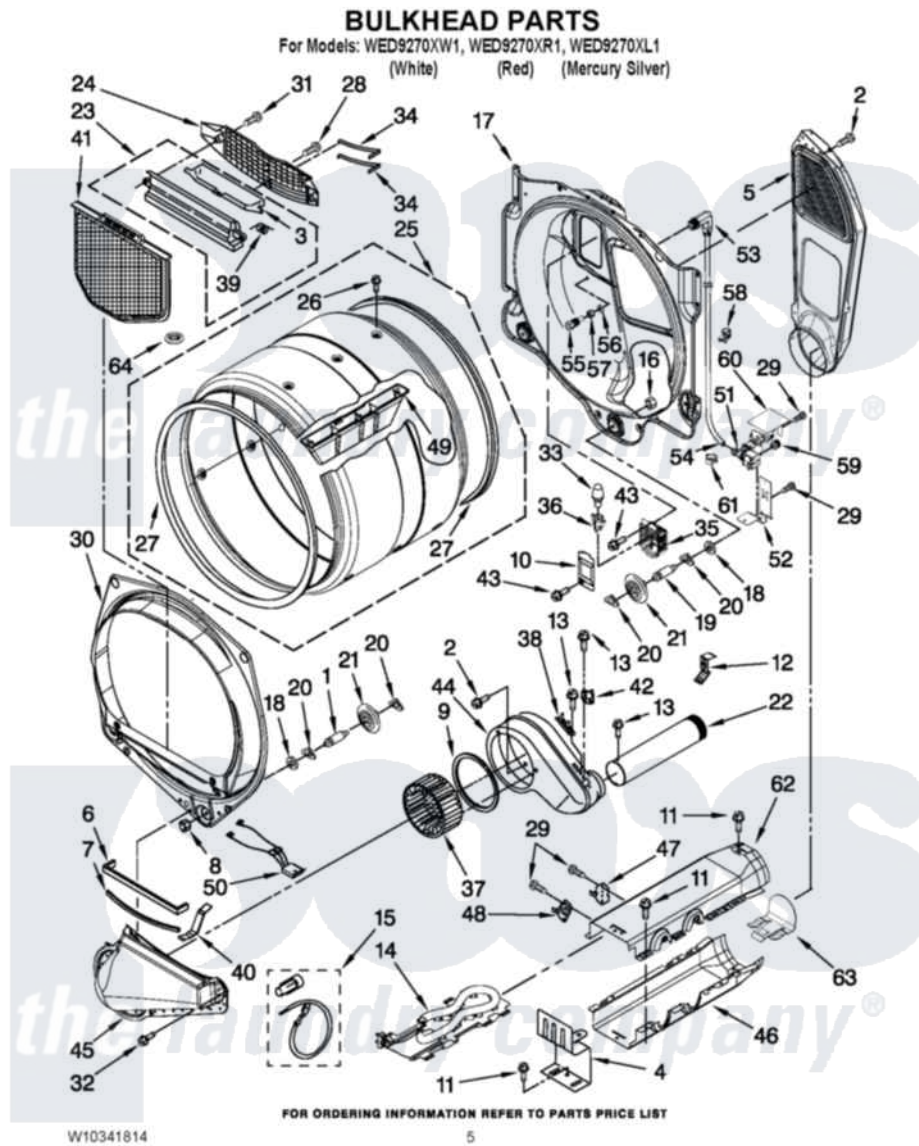

Whirlpool WED9270XR1 03 - BULKHEAD PARTS

Whirlpool [Residential Whirlpool WED9270XR1 Dryer Parts](#) Parts Diagram 03 - BULKHEAD PARTS
Click on the part number to view part

Item	Original Part Number	Replaced By	Status	Part Description
1	8575324	W10359271		Shaft, Drum Roller Threads
2	3390647	488729		Screw
3	W10153413			Door, Lint Screen
4	8066099			Bracket, Heater Box
5	697354	3387911		Duct-Air
6	697813			Seal, Outlet Housing
7	697814	697813		Seal, Outlet Housing
8	3934666	W10080210		Nut, 3/8 X 16
9	697770			Seal, Cover Plate Blower Housing
10	3402841	8532165		Lens, Drum Light
11	693995			Screw, Hex Head
12	8572105			Retainer, Toe Panel
13	8533971	90767		Screw, 8A X 3/8 HeX Washer Head Tapping
14	8544771			Heater Element
15	279457			Wire Kit, Terminal