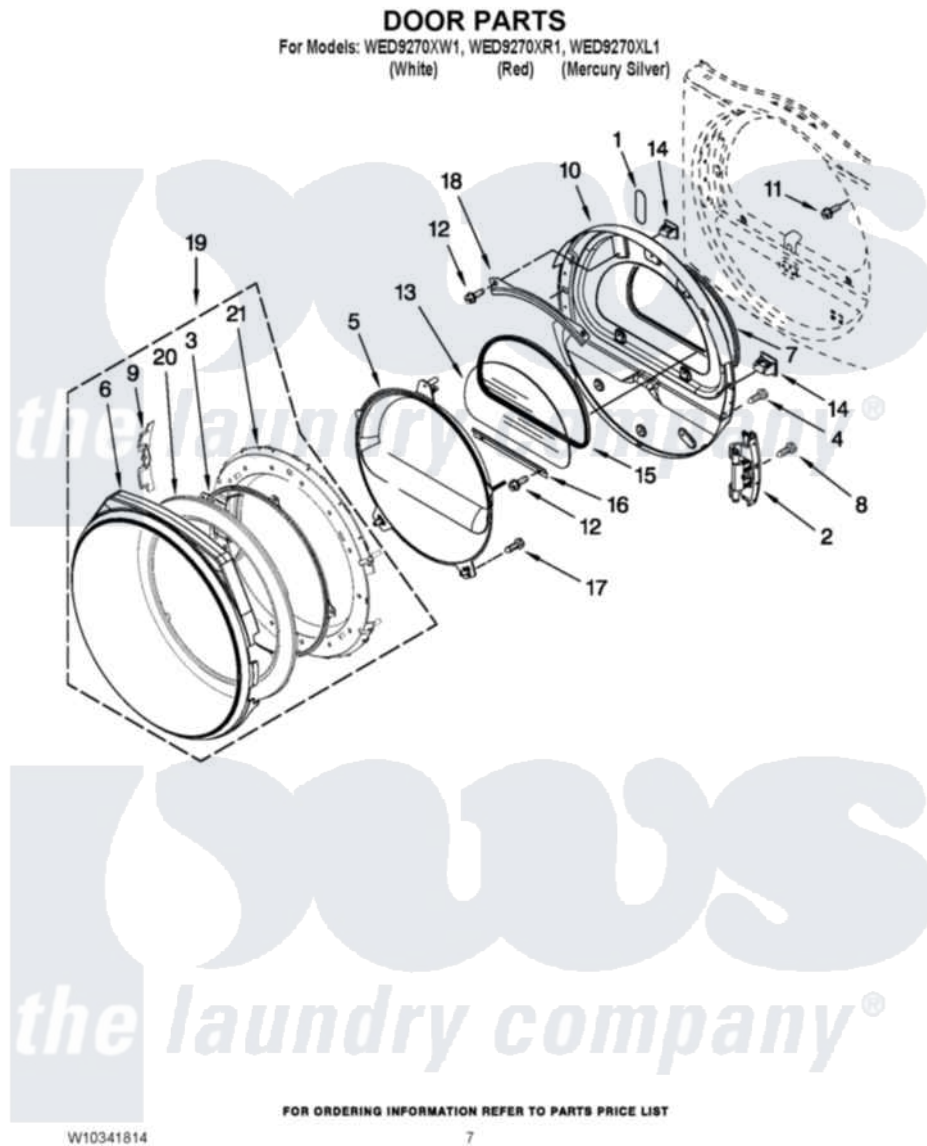

Whirlpool WED9270XR1 04 - DOOR PARTS

Whirlpool [Residential Whirlpool WED9270XR1 Dryer Parts](#) Parts Diagram 04 - DOOR PARTS
Click on the part number to view part

Item	Original Part Number	Replaced By	Status	Part Description
1	W10256915			Label, Hinge Hole Cover
2	W10304672	8578887		Door Hinge Assembly
3	N/P		Not Available	SCREEN, DOOR (NOT SERVICEABLE SPERATELY, ORDER ITEM. 19)
4	8534044			Screw, 8-18 X 1/2
5	W10215764			Door, Intermediate Stationary
6	W10215757			Trim, Door Ring Outer
"	W10215824			Door Trim Outer Ring
"	W10215823			Door Trim Outer Ring
7	W10163915			Door Seal
8	W10159996			Screw, 10-24 X 25/64
9	W10215766			Door Trim, Hinge Cover
"	W10215826			Door Trim, Hinge Cover
"	W10215825			Door Trim, Hinge Cover
10	W10198441	W10363674		Door Assembly
11	355515			Screw, 8-18 X 11/16

12	3393258	3373329D	Screw
13	W10286878		Window
14	690081	279570	Latch
15	8579663		Seal, Window
16	8519354		Retainer-Window
17	8534022		Screw, 8-18 X 1/16
18	8519356		Retainer-Window
19	W10215756		Door Assembly Outer
"	W10215831		Door Assembly Outer
"	W10215830		Door Assembly Outer
20	N/P	Not Available	TRIM-DOOR INNER RING (NOT SERVICEABLE SEPERATELY, ORDER ITEM. 19)
21	W10215762	W10431338	Door