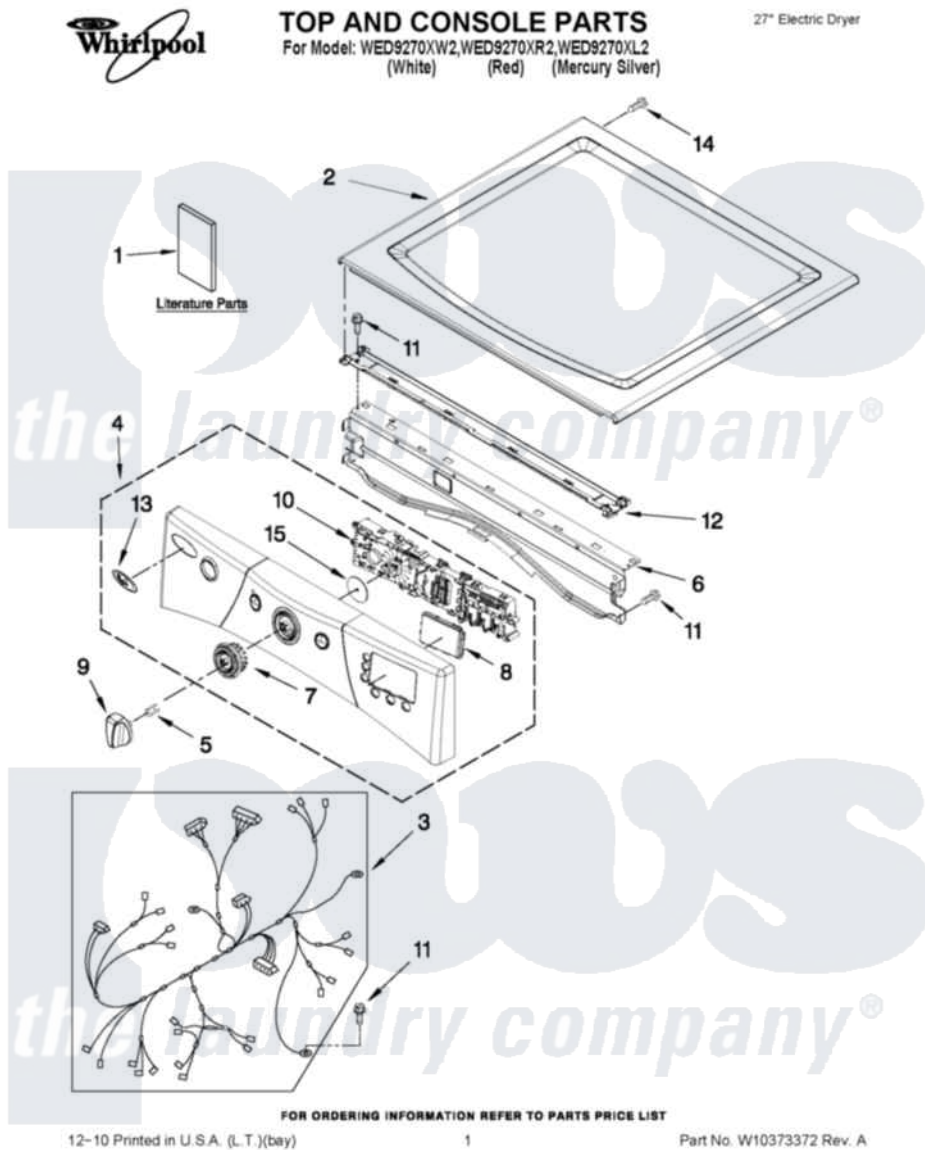

Whirlpool WED9270XR2 01 - TOP AND CONSOLE PARTS

Whirlpool Residential Whirlpool WED9270XR2 Dryer Parts Parts Diagram 01 - TOP AND CONSOLE PARTS
 Click on the part number to view part

Item	Original Part Number	Replaced By	Status	Part Description
1	W10293937		Not Available	USE & CARE GUIDE
"	W10340328		Not Available	TECH SHEET
"	W10240579		Not Available	INSTALLATION,INSTRUCTION
2	W10336080			Top
"	W10336090			Top
"	W10336091			Top
3	W10278759			Harness, Main
4	W10329850	W10215462		Panel, Console
"	W10329852	W10215463		Panel, Console
"	W10329851	W10215464		Panel, Console
5	W10153920			Spring, Knob
6	8565237			Bracket, Console
7	W10237301			Cycle, Light Guide
8	W10212742			Window, Led Display
9	W10215781			Knob Assembly
"	W10247262			Knob Assembly

10	W10215475		Assembly, User Interface
11	3390647	488729	Screw
12	W10266747		Channel-Water, Dryer
13	W10117943	8303811	Badge, Assembly
14	3400238		Screw, 2-28 X 1/2
15	8572039		Seal, User Interface