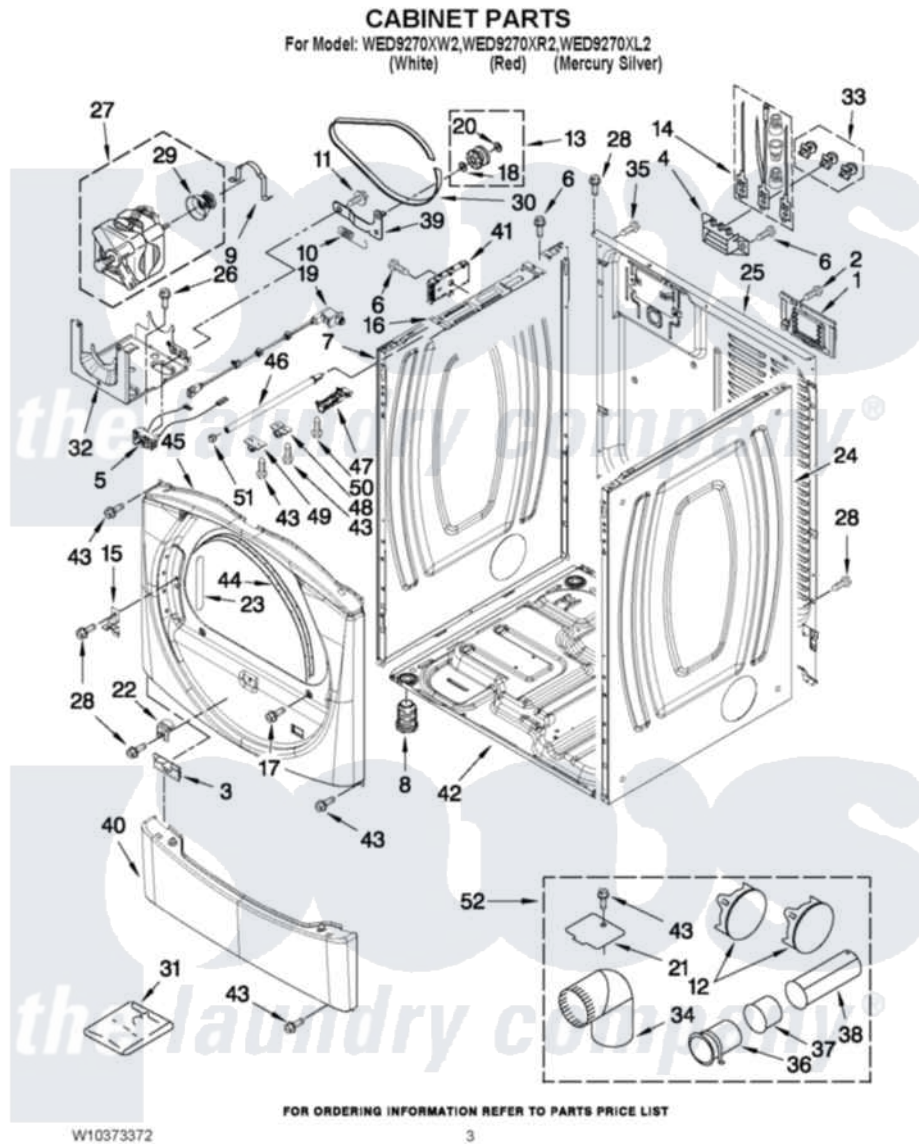

Whirlpool WED9270XR2 02 - CABINET PARTS

Whirlpool [Residential Whirlpool WED9270XR2 Dryer Parts](#) Parts Diagram 02 - CABINET PARTS
Click on the part number to view part

Item	Original Part Number	Replaced By	Status	Part Description
1	W10286180	W10119283		Cover, Terminal Block
2	3390814	90767		Screw, 8A X 3/8 HeX Washer Head Tapping
3	8519459			Clip, Toe Panel
4	3397659			Block, Terminal
5	W10246525	W10314253		Switch, Assembly Broken Belt
6	90767			Screw, 8A X 3/8 HeX Washer Head Tapping
7	8565054			Panel, Side
"	W10251216			Panel, Side
"	W10251218			Panel, Side
8	3392100	49621		Feet-Leveling
NI	279810			Foot-Optional
9	660658			Clamp, Motor Mounting 343481 685441
10	3387374			Spring, Idler
11	3389420			Retainer-Idler 1/4-20 X 1/16