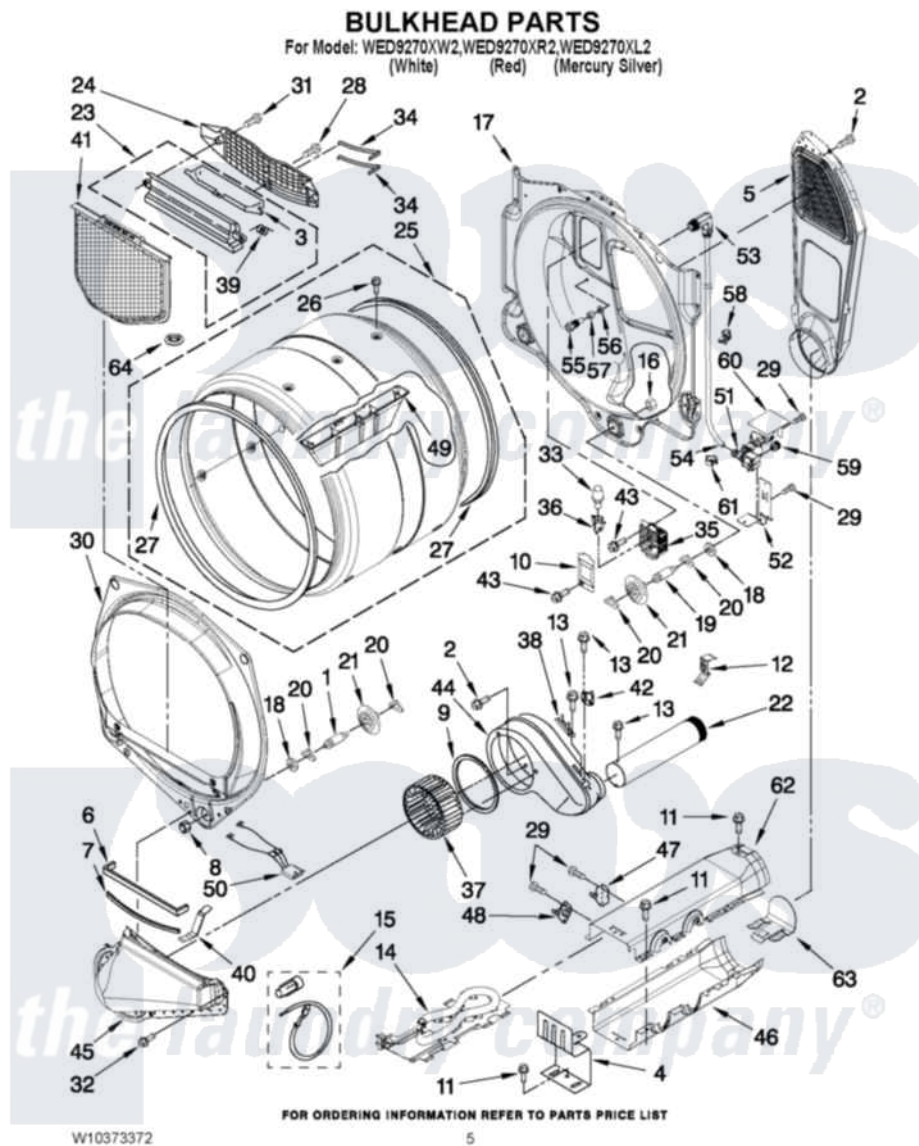

# Whirlpool WED9270XR2 03 - BULKHEAD PARTS

Whirlpool [Residential Whirlpool WED9270XR2 Dryer Parts](#) Parts Diagram 03 - BULKHEAD PARTS  
Click on the part number to view part

Item	Original Part Number	Replaced By	Status	Part Description
1	<a href="#">W10359271</a>			Shaft, Drum Roller Threads
2	3390647	<a href="#">488729</a>		Screw
3	<a href="#">W10153413</a>			Door, Lint Screen
4	<a href="#">8066099</a>			Bracket, Heater Box
5	697354	<a href="#">3387911</a>		Duct-Air
6	<a href="#">697813</a>			Seal, Outlet Housing
7	697814	<a href="#">697813</a>		Seal, Outlet Housing
8	3934666	<a href="#">W10080210</a>		Nut, 3/8 X 16
9	<a href="#">697770</a>			Seal, Cover Plate Blower Housing
10	3402841	<a href="#">8532165</a>		Lens, Drum Light
11	<a href="#">693995</a>			Screw, Hex Head
12	<a href="#">8572105</a>			Retainer, Toe Panel
13	8533971	<a href="#">90767</a>		Screw, 8A X 3/8 HeX Washer Head Tapping
14	<a href="#">8544771</a>			Heater Element
15	<a href="#">279457</a>			Wire Kit, Terminal