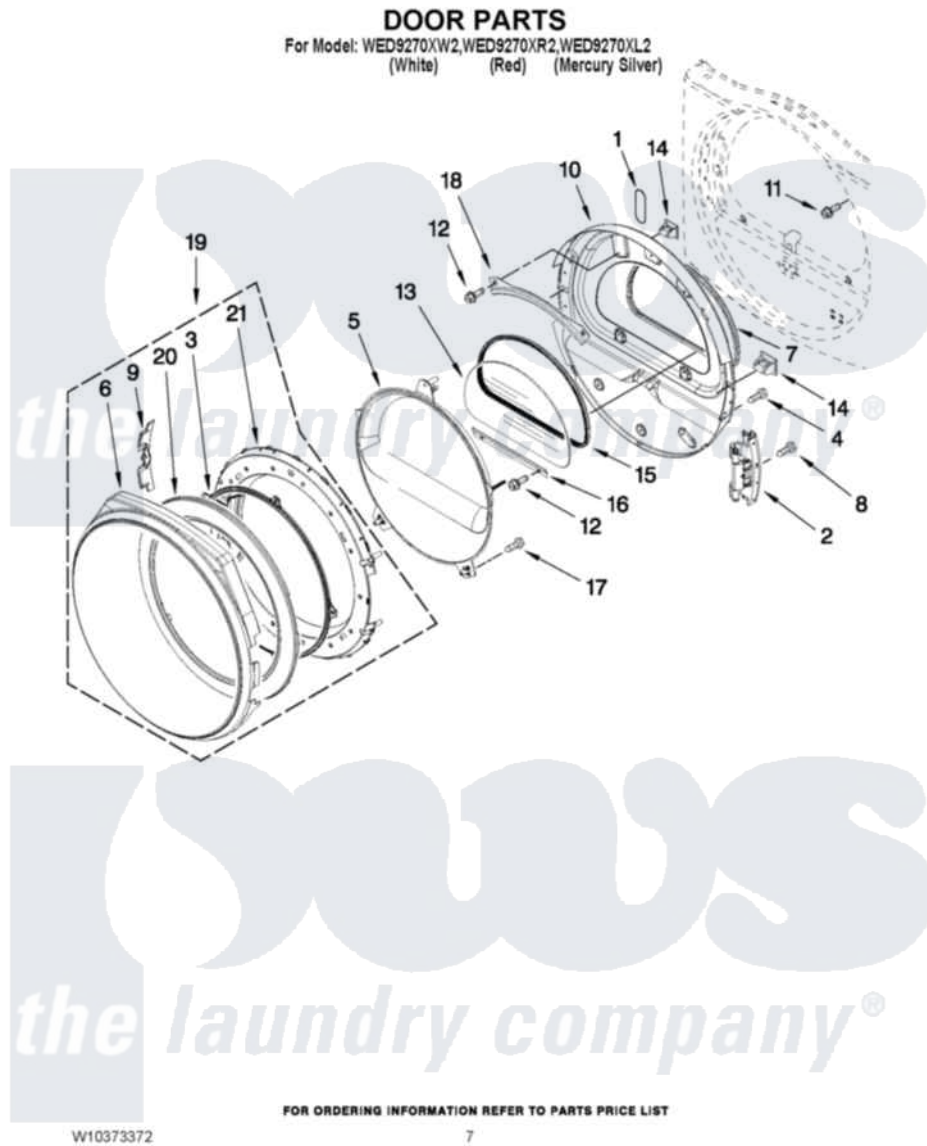

# Whirlpool WED9270XR2 04 - DOOR PARTS

Whirlpool [Residential Whirlpool WED9270XR2 Dryer Parts](#) Parts Diagram 04 - DOOR PARTS  
Click on the part number to view part

Item	Original Part Number	Replaced By	Status	Part Description
1	W10215815		Not Available	LABEL, HINGE HOLE COVER (FOR WHITE MODEL)
"	<a href="#">W10085230</a>			Label, Hinge Hole Cover
2	W10304672	<a href="#">8578887</a>		Door Hinge Assembly
3	N/P		Not Available	SCREEN, DOOR (NOT SERVICEABLE SPERATELY, ORDER ITEM. 19 )
4	<a href="#">8534044</a>			Screw, 8-18 X 1/2
5	<a href="#">W10215764</a>			Door, Intermediate Stationary
6	<a href="#">W10215757</a>			Trim, Door Ring Outer
"	<a href="#">W10215824</a>			Door Trim Outer Ring
"	<a href="#">W10215823</a>			Door Trim Outer Ring
7	<a href="#">W10163915</a>			Door Seal
8	<a href="#">W10159996</a>			Screw, 10-24 X 25/64
9	<a href="#">W10215766</a>			Door Trim, Hinge Cover
"	<a href="#">W10215826</a>			Door Trim, Hinge Cover
"	<a href="#">W10215825</a>			Door Trim, Hinge Cover

10	<a href="#">W10363674</a>		Door Assembly
11	<a href="#">355515</a>		Screw, 8-18 X 11/16
12	3393258	<a href="#">3373329D</a>	Screw
13	<a href="#">W10286878</a>		Window
14	690081	<a href="#">279570</a>	Latch
15	<a href="#">8579663</a>		Seal, Window
16	<a href="#">8519354</a>		Retainer-Window
17	<a href="#">8534022</a>		Screw, 8-18 X 1/16
18	<a href="#">8519356</a>		Retainer-Window
19	<a href="#">W10215756</a>		Door Assembly Outer
"	<a href="#">W10215831</a>		Door Assembly Outer
"	<a href="#">W10215830</a>		Door Assembly Outer
20	N/P	Not Available	TRIM-DOOR INNER RING (NOT SERVICEABLE SEPERATELY, ORDER ITEM. 19 )
21	W10215762	<a href="#">W10431338</a>	Door