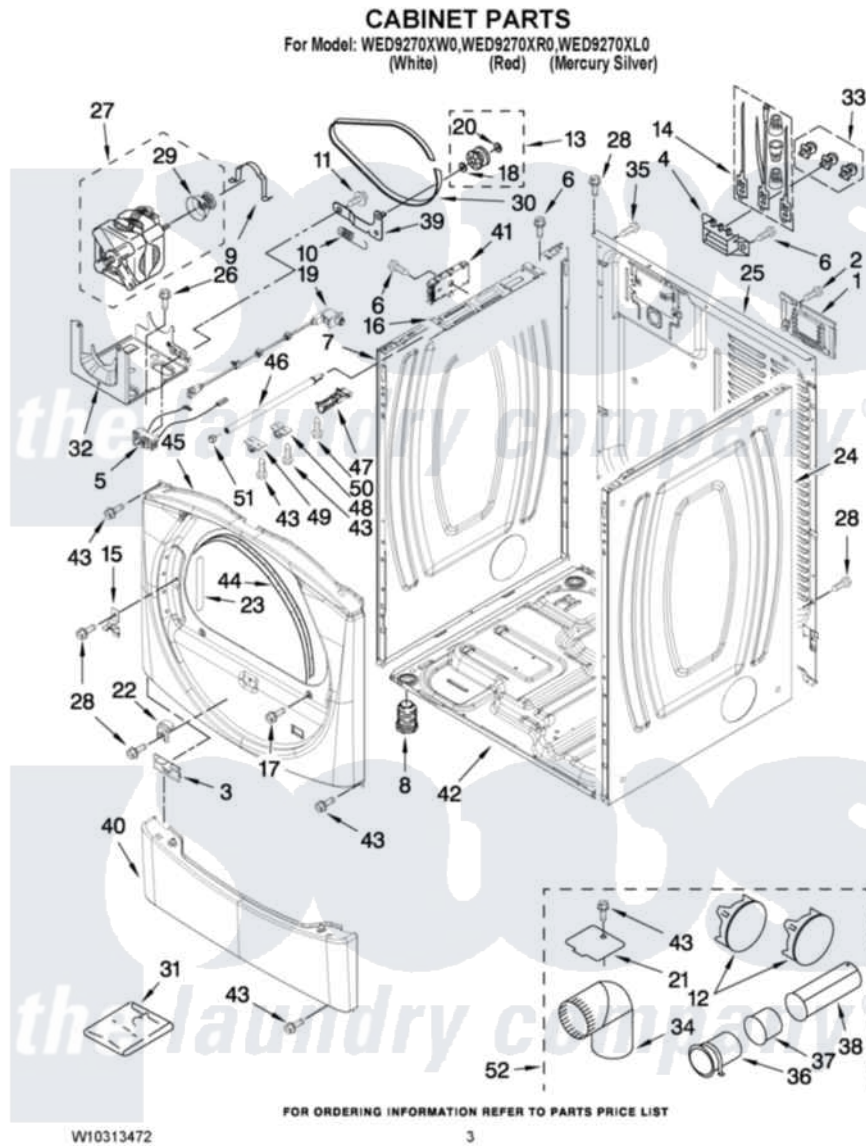

Whirlpool WED9270XW0 02 - CABINET PARTS

Whirlpool Residential Whirlpool WED9270XW0 Dryer Parts Parts Diagram 02 - CABINET PARTS
Click on the part number to view part

Item	Original Part Number	Replaced By	Status	Part Description
1	W10286180	W10119283		Cover, Terminal Block
2	3390814	90767		Screw, 8A X 3/8 HeX Washer Head Tapping
3	8519459			Clip, Toe Panel
4	3397659			Block, Terminal
5	W10246525	W10314253		Switch, Assembly Broken Belt
6	90767			Screw, 8A X 3/8 HeX Washer Head Tapping
7	8565054			Panel, Side
"	W10251216			Panel, Side
"	W10251218			Panel, Side
8	3392100	49621		Feet-Leveling
NI	279810			Foot-Optional
9	660658			Clamp, Motor Mounting 343481 685441
10	3387374			Spring, Idler
11	3389420			Retainer-Idler 1/4-20 X 1/16