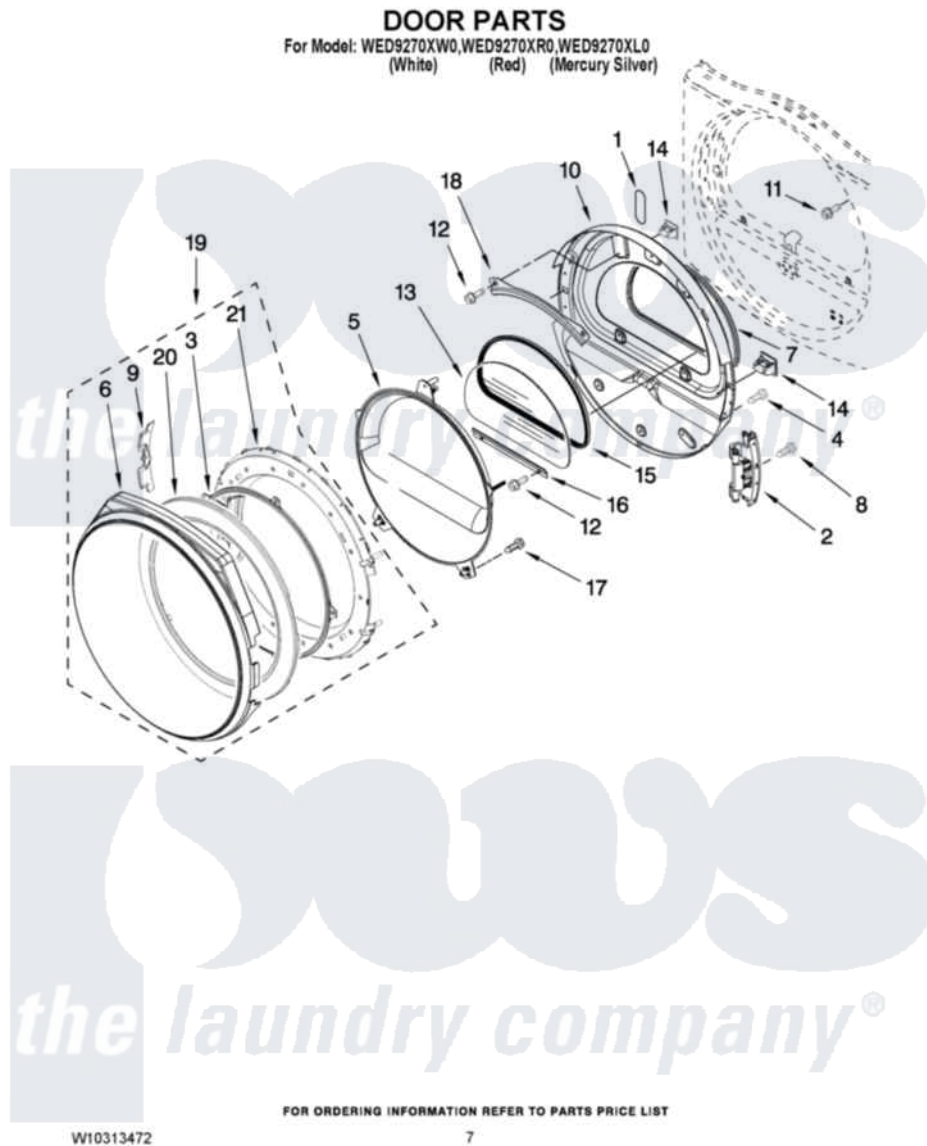

# Whirlpool WED9270XW0 04 - DOOR PARTS

Whirlpool [Residential Whirlpool WED9270XW0 Dryer Parts](#) Parts Diagram 04 - DOOR PARTS  
Click on the part number to view part

Item	Original Part Number	Replaced By	Status	Part Description
1	<a href="#">W10256915</a>			Label, Hinge Hole Cover
2	W10304672	<a href="#">8578887</a>		Door Hinge Assembly
3	N/P		Not Available	SCREEN, DOOR (NOT SERVICEABLE SPERATELY, ORDER ITEM. 19 )
4	<a href="#">8534044</a>			Screw, 8-18 X 1/2
5	<a href="#">W10215764</a>			Door, Intermediate Stationary
6	<a href="#">W10215757</a>			Trim, Door Ring Outer
"	<a href="#">W10215824</a>			Door Trim Outer Ring
"	<a href="#">W10215823</a>			Door Trim Outer Ring
7	<a href="#">W10163915</a>			Door Seal
8	<a href="#">W10159996</a>			Screw, 10-24 X 25/64
9	<a href="#">W10215766</a>			Door Trim, Hinge Cover
"	<a href="#">W10215826</a>			Door Trim, Hinge Cover
"	<a href="#">W10215825</a>			Door Trim, Hinge Cover
10	W10259900	<a href="#">W10164062</a>		Door Assembly
11	<a href="#">355515</a>			Screw, 8-18 X 11/16

12	3393258	<a href="#">3373329D</a>	Screw
13	<a href="#">W10286878</a>		Window
14	690081	<a href="#">279570</a>	Latch
15	<a href="#">8579663</a>		Seal, Window
16	<a href="#">8519354</a>		Retainer-Window
17	<a href="#">8534022</a>		Screw, 8-18 X 1/16
18	<a href="#">8519356</a>		Retainer-Window
19	<a href="#">W10215756</a>		Door Assembly Outer
"	<a href="#">W10215831</a>		Door Assembly Outer
"	<a href="#">W10215830</a>		Door Assembly Outer
20	N/P	Not Available	TRIM-DOOR INNER RING (NOT SERVICEABLE SEPERATELY, ORDER ITEM. 19 )
21	W10215762	<a href="#">W10431338</a>	Door