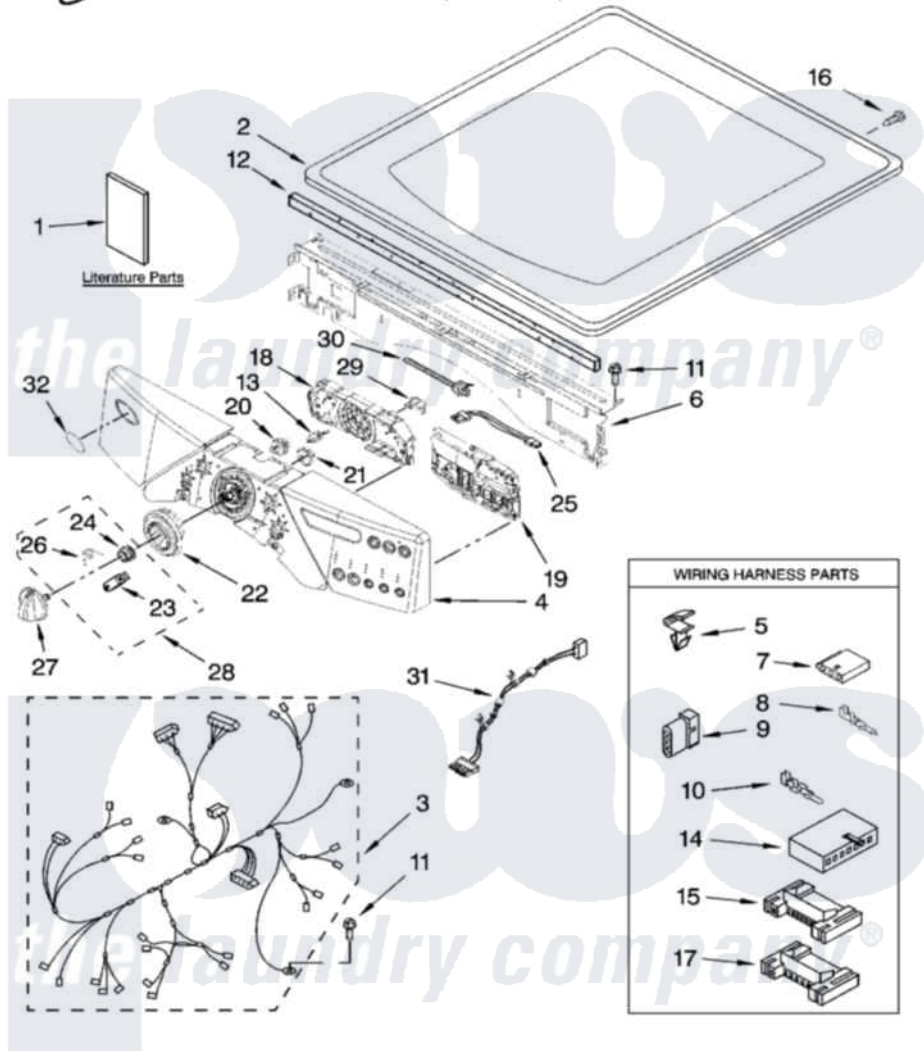

Whirlpool WED9300VU0 01 - TOP AND CONSOLE PARTS

TOP AND CONSOLE PARTS

For Model: WED9300VU0
(Ultimate Silver)

ELECTRIC DRYER

5-06 Litho in U.S.A.(LT) (eeb)

1

Part No. W10204899 Rev. A

Whirlpool Residential Whirlpool WED9300VU0 Dryer Parts Parts Diagram 01 - TOP AND CONSOLE PARTS

Click on the part number to view part

Item	Original Part Number	Replaced By	Status	Part Description
1	W10182361		Not Available	Use & Care Guide
"	W10177459		Not Available	Tech Sheet
"	W10134980		Not Available	Installation, Diagonostic Guide
"	W10111226		Not Available	Guide, Quick Start
2	W10114785			Top
3	W10111012			Harness, Main
4	W10187557			Panel, Console
5	3394427			Clip-Harness
6	W10006840	W10215656		Bracket, Console
7	353424			Plug, Terminal
8	94614			Terminal
9	3936144			Do-It-Yourself Repair Manuals
10	94613	596797		Terminal
11	3390647	488729		Screw
12	W10112267			Foam-Seal Control Bracket
13	W10030070	W10012480		Kit

14	3936150		Connector, 7-Circuit
15	3395683		Receptacle, Multi-Terminal
16	98139	303776	Screw
17	2203186		Connector, 5-Circuit
18	W10031410		User Interface
19	W10172191	W10294579	Kit
20	W10012430		Encoder, Wheel Kit.
21	W10012440		Retainer-Snap
22	W10012410		Knob, Light Ring
23	W10012810	280230	Encoder, Wheel Kit.
24	W10012450	280230	Encoder, Wheel Kit.
25	W10095960		Harness, Communication
26	W10012820	280230	Encoder, Wheel Kit.
27	W10116704		Knob, Control
28	280230		Encoder, Wheel Kit.
29	W10112268		Clip-Harness
30	3391018		Tie Cable
31	W10111020		Power Cable, User-Interface
32	W10117943	8303811	Badge, Assembly