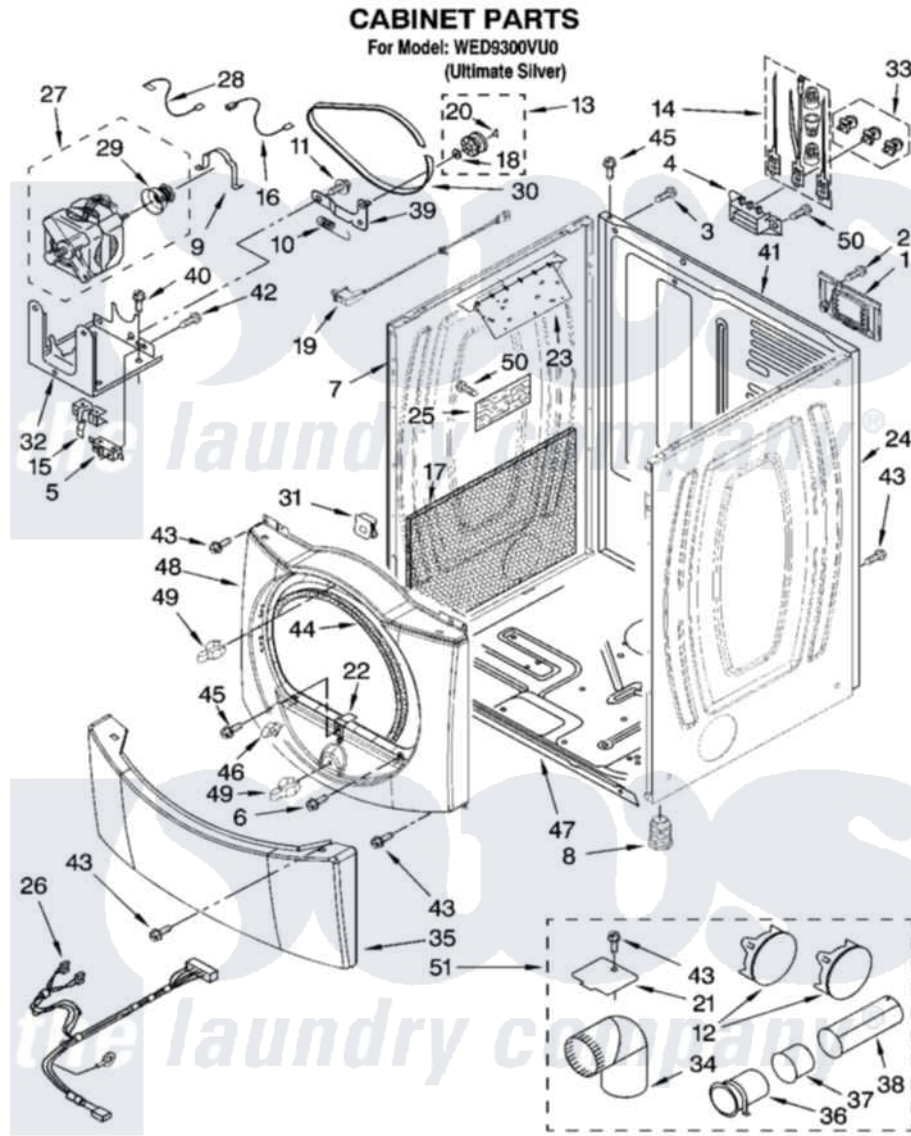

# Whirlpool WED9300VU0 02 - CABINET PARTS

W10204899

3

Whirlpool [Residential Whirlpool WED9300VU0 Dryer Parts](#) Parts Diagram 02 - CABINET PARTS

[Click on the part number to view part](#)

Item	Original Part Number	Replaced By	Status	Part Description
1	8576583	<a href="#">W10119283</a>		Cover, Terminal Block
2	3390814	<a href="#">90767</a>		Screw, 8A X 3/8 HeX Washer Head Tapping
3	8533974	<a href="#">4331106</a>		Screw, No.10-32 X 7/16
4	<a href="#">3397659</a>			Block, Terminal
5	3394881	<a href="#">279782</a>		Switch-Lid
6	3357011	<a href="#">308685</a>		Side Trim )
7	<a href="#">W10192440</a>			Panel, Side
8	3392100	<a href="#">49621</a>		Feet-Leveling
"	<a href="#">279810</a>			Foot-Optional
9	<a href="#">660658</a>			Clamp, Motor Mounting 343481 685441
10	<a href="#">3387374</a>			Spring, Idler
11	<a href="#">3389420</a>			Retainer-Idler 1/4-20 X 1/16
12	697750	<a href="#">W10470674</a>		Dryer Exhaust Kit
13	3388672	<a href="#">279640</a>		Pulley-ldr
14	<a href="#">279218</a>			Terminal Tinned And Brass