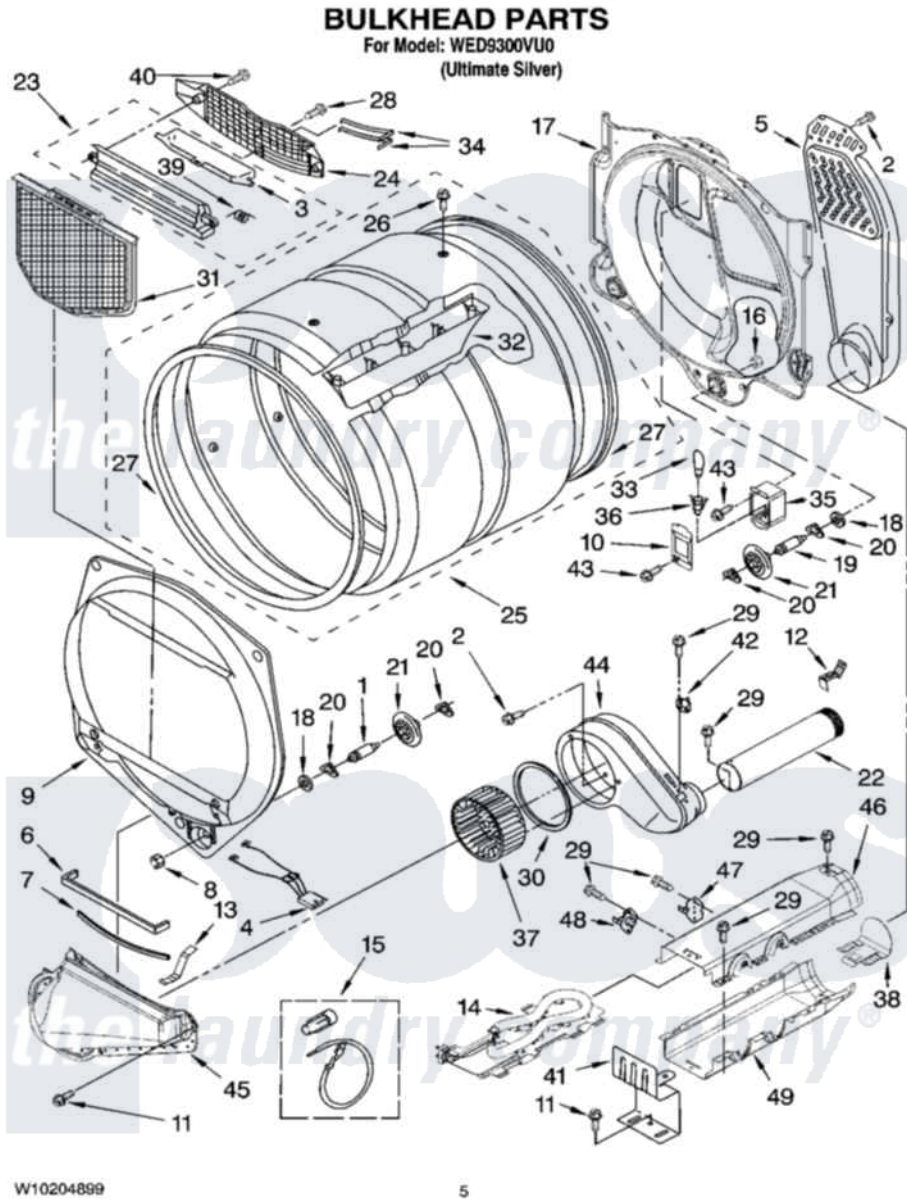

Whirlpool WED9300VU0 03 - BULKHEAD PARTS

Whirlpool Residential Whirlpool WED9300VU0 Dryer Parts Parts Diagram 03 - BULKHEAD PARTS
Click on the part number to view part

Item	Original Part Number	Replaced By	Status	Part Description
1	8575324	W10359271		Shaft, Drum Roller Threads
2	3390647	488729		Screw
3	3394984	8563758		Door, Lint Screen
4	3406653			Harness, Sensor
5	697354	3387911		Duct-Air
6	697813			Seal, Outlet Housing
7	697814	697813		Seal, Outlet Housing
8	3934666	W10080210		Nut, 3/8 X 16
9	8519245	W10136455		Bulkhead
10	3402841	8532165		Lens, Drum Light
11	489463			Screw, 8-18 X 1/16
12	8572105			Retainer, Toe Panel
13	8066208			Clip-Exhaust
14	8544771			Heater Element
15	279457			Wire Kit, Terminal
16	W10001120	W10080190		Nut, 3/8-16

17	W10080170		Bulkhead, Rear
18	3387459	W10080960	Washer, Support
19	8575325	W10359272	Shaft, Roller Drum Threads
20	690997		Washer, Thrust
21	8536973	W10314173	Support
22	8563745	279936	Kit-Exhst
23	3394985	8563755	Housing, Outlet Assembly
24	8299979		Grill, Outlet Screen Door
25	W10181466		Complete Drum Assembly
26	W10109200		Screw, Baffle Mounting
27	W10166807	280114	Seal
28	695240	488729	Screw
29	8533971	90767	Screw, 8A X 3/8 HeX Washer Head Tapping
30	697770		Seal, Cover Plate Blower Housing
31	W10049370	W10120998	Screen
32	697693	W10113136	Baffle, Drum
33	3406124	22002263	Lamp
34	3387223		Electrode, Sensor
35	8578825		Bracket, Drum Light
36	W10136369		Socket, Drum Light Assembly
37	697772		Wheel, Blower
38	8544776		Flange, Heater Box
39	3394986		Spring, Lint Screen Door
40	3387230		Screw, 10-16 X 13/16
41	8066099		Bracket, Heater Box
42	8577274		Thermostat 295F
43	487909	488729	Screw
44	8544362	W10119255	Housing, Blower
45	8066168	W10128606	Duct-Lint
46	8544769		Housing, Blower Lint Duct Assembly
47	280148		Thermal Cut-Off, Kit
48	8557403		Thermostat 295 F
49	8544770		Housing Slot, Heater Box