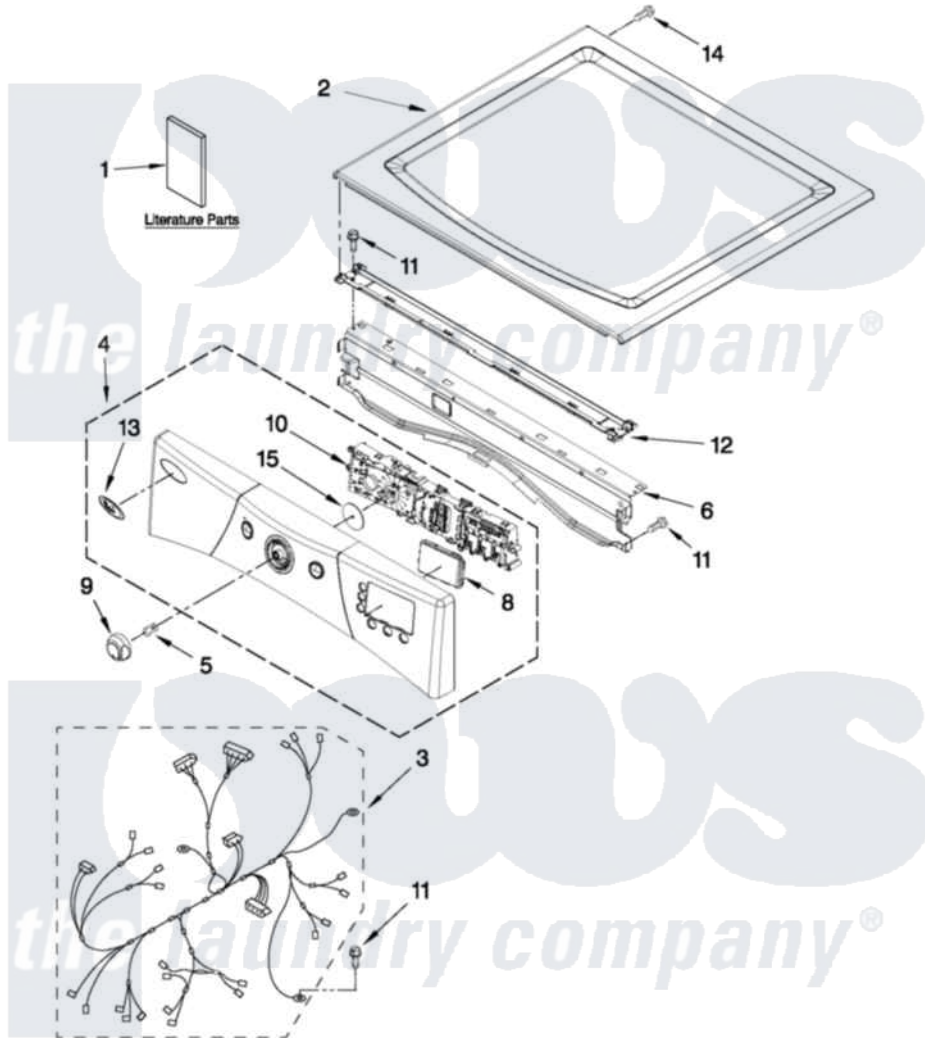

Whirlpool WED9371YL0 01 - TOP AND CONSOLE PARTS

TOP AND CONSOLE PARTS

27" Electric Dryer

For Models: WED9371YW0, WED9371YL0
(White) (Mercury Silver)

FOR ORDERING INFORMATION REFER TO PARTS PRICE LIST

6-11 Printed in U.S.A. (JLP)(bay)

1

Part No. W10416109 Rev. A

Whirlpool Residential Whirlpool WED9371YL0 Dryer Parts Parts Diagram 01 - TOP AND CONSOLE PARTS

[Click on the part number to view part](#)

Item	Original Part Number	Replaced By	Status	Part Description
1	W10385092		Not Available	USE & CARE GUIDE
"	W10386307		Not Available	TECH SHEET
"	W10385103		Not Available	INSTALLATION GUIDE
2	W10336080			Top
"	W10336091			Top
3	W10278759			Harness, Main
4	W10385620			Panel, Console
"	W10385621			Panel, Console
5	8536939			Clip, Knob
6	8565237			Bracket, Console
8	W10368266			Window, Led Display
9	W10251394			Assembly, Knob White And Silver Models
10	W10387234			Assembly, User Interface
11	3390647	488729		Screw
12	W10266747			Channel-Water, Dryer
13	W10117943	8303811		Badge, Assembly