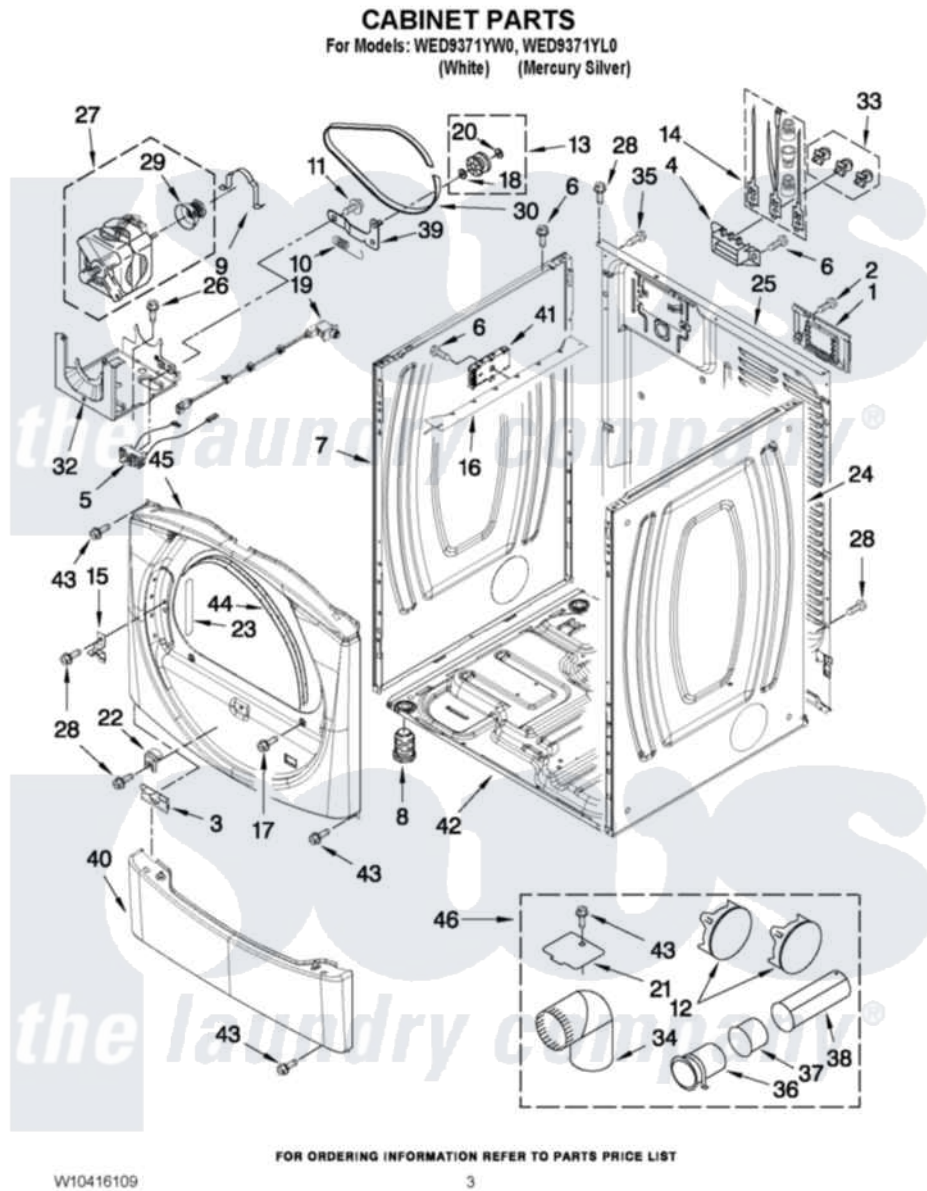

# Whirlpool WED9371YL0 02 - CABINET PARTS

Whirlpool [Residential Whirlpool WED9371YL0 Dryer Parts](#) Parts Diagram 02 - CABINET PARTS  
Click on the part number to view part

Item	Original Part Number	Replaced By	Status	Part Description
1	W10286180	<a href="#">W10119283</a>		Cover, Terminal Block
2	3390814	<a href="#">90767</a>		Screw, 8A X 3/8 HeX Washer Head Tapping
3	<a href="#">8519459</a>			Clip, Toe Panel
4	<a href="#">3397659</a>			Block, Terminal
5	W10246525	<a href="#">W10314253</a>		Switch, Assembly Broken Belt
6	<a href="#">90767</a>			Screw, 8A X 3/8 HeX Washer Head Tapping
7	<a href="#">8565054</a>			Panel, Side
"	<a href="#">W10251218</a>			Panel, Side
8	3392100	<a href="#">49621</a>		Feet-Leveling
NI	<a href="#">279810</a>			Foot-Optional
9	<a href="#">660658</a>			Clamp, Motor Mounting 343481 685441
10	<a href="#">3387374</a>			Spring, Idler
11	<a href="#">3389420</a>			Retainer-Idler 1/4-20 X 1/16
12	<a href="#">49252</a>			Plug, Multivent