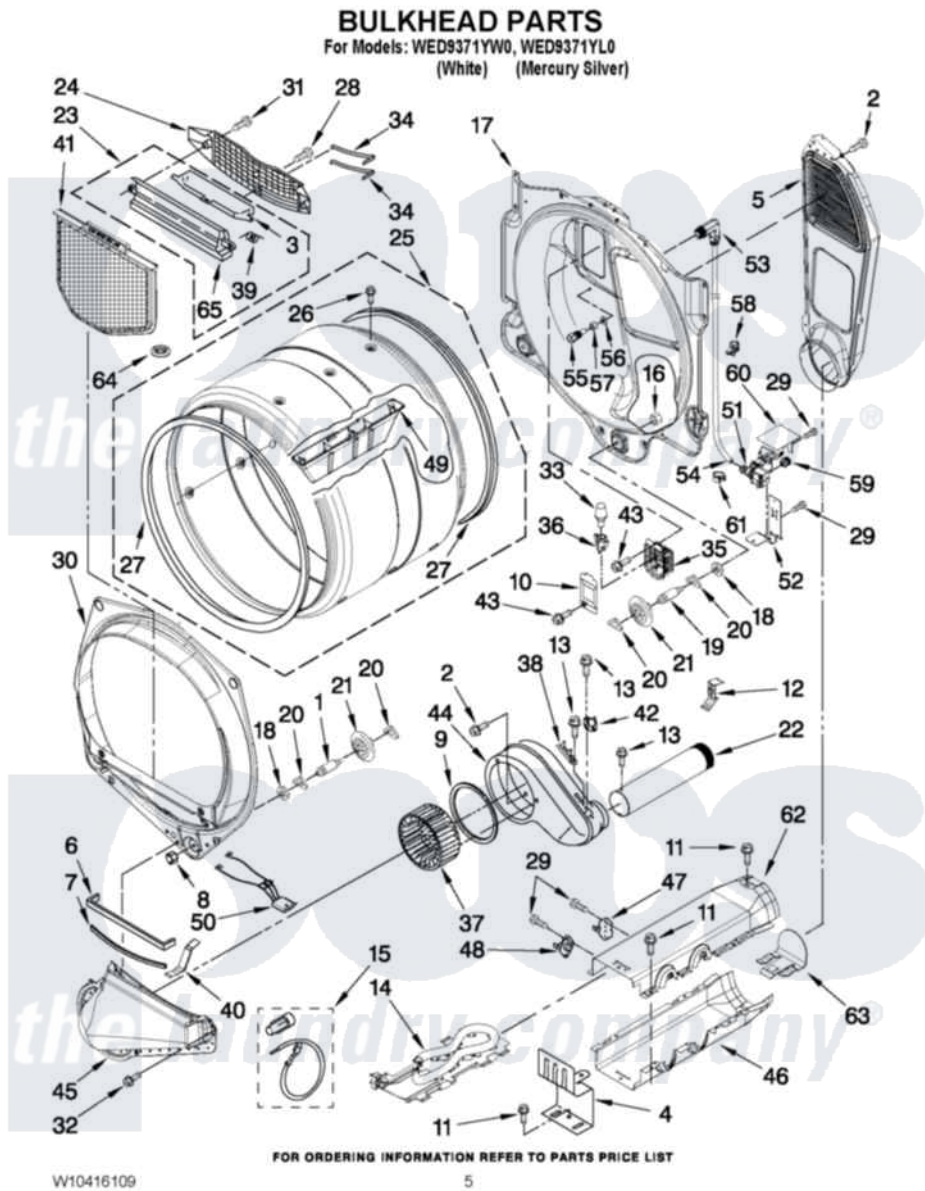

# Whirlpool WED9371YL0 03 - BULKHEAD PARTS

Whirlpool [Residential Whirlpool WED9371YL0 Dryer Parts](#) Parts Diagram 03 - BULKHEAD PARTS  
Click on the part number to view part

Item	Original Part Number	Replaced By	Status	Part Description
1	<a href="#">W10359271</a>			Shaft, Drum Roller Threads
2	3390647	<a href="#">488729</a>		Screw
3	<a href="#">W10153413</a>			Door, Lint Screen
4	<a href="#">8066099</a>			Bracket, Heater Box
5	697354	<a href="#">3387911</a>		Duct-Air
6	<a href="#">697813</a>			Seal, Outlet Housing
7	697814	<a href="#">697813</a>		Seal, Outlet Housing
8	3934666	<a href="#">W10080210</a>		Nut, 3/8 X 16
9	<a href="#">697770</a>			Seal, Cover Plate Blower Housing
10	3402841	<a href="#">8532165</a>		Lens, Drum Light
11	<a href="#">693995</a>			Screw, Hex Head
12	<a href="#">8572105</a>			Retainer, Toe Panel
13	8533971	<a href="#">90767</a>		Screw, 8A X 3/8 HeX Washer Head Tapping
14	<a href="#">8544771</a>			Heater Element
15	<a href="#">279457</a>			Wire Kit, Terminal