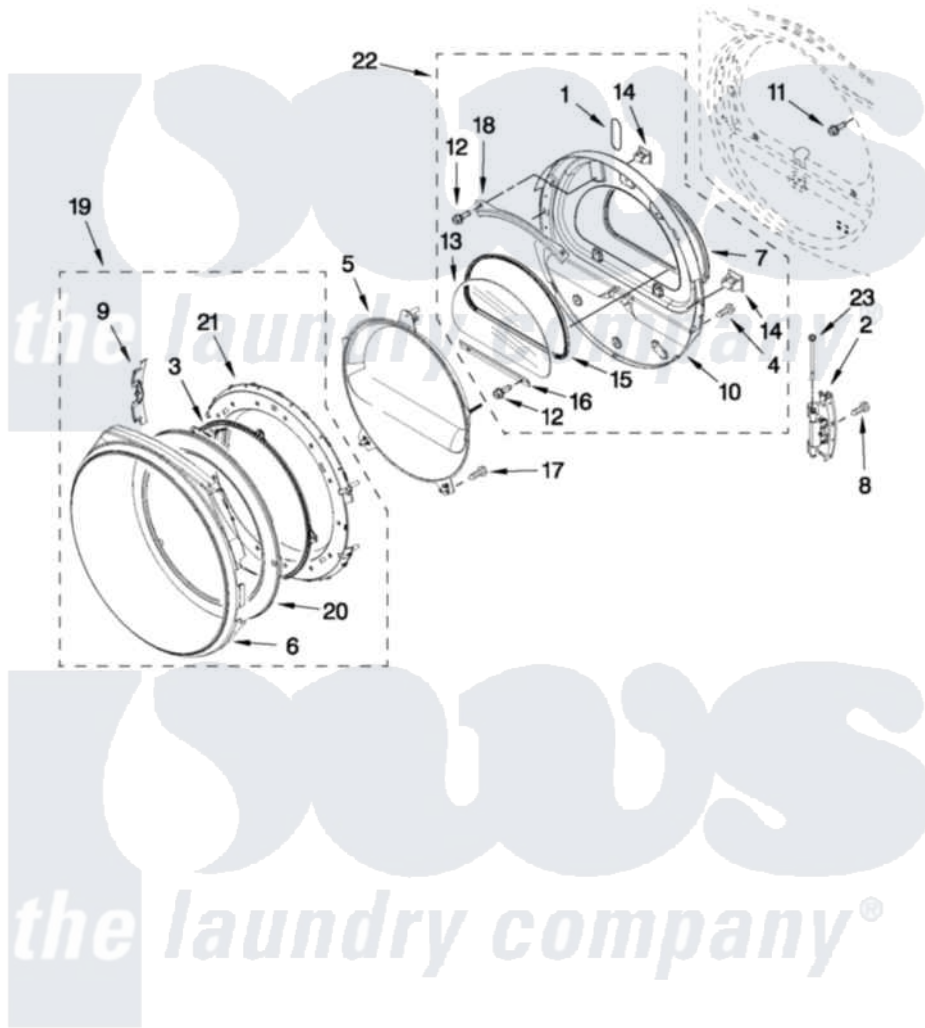

Whirlpool WED9371YL0 04 - DOOR PARTS

DOOR PARTS

For Models: WED9371YW0, WED9371YL0
(White) (Mercury Silver)

FOR ORDERING INFORMATION REFER TO PARTS PRICE LIST

W10416109

7

Whirlpool [Residential Whirlpool WED9371YL0 Dryer Parts](#) Parts Diagram 04 - DOOR PARTS
Click on the part number to view part

Item	Original Part Number	Replaced By	Status	Part Description
1	W10256915			Label, Hinge Hole Cover
"	W10085230			Label, Hinge Hole Cover
2	W10304672	8578887		Door Hinge Assembly
3	N/P		Not Available	SCREEN, DOOR (NOT SERVICEABLE SPERATELY, ORDER ITEM. 19)
4	8534044			Screw, 8-18 X 1/2
5	W10215764			Door, Intermediate Stationary
6	W10215757			Trim, Door Ring Outer
"	W10215823			Door Trim Outer Ring
7	W10163915			Door Seal
8	W10159996			Screw, 10-24 X 25/64
9	W10215766			Door Trim, Hinge Cover
"	W10215825			Door Trim, Hinge Cover
10	W10198441	W10363674		Door Assembly
11	355515			Screw, 8-18 X 11/16
12	3393258	3373329D		Screw

13	W10286878		Window
14	690081	279570	Latch
15	8579663		Seal, Window
16	8519354		Retainer-Window
17	9742177		Screw, 8-18 X .625
18	8519356		Retainer-Window
19	W10371561		Door Assembly Outer
"	W10371562		Door Assembly Outer
20	N/P	Not Available	TRIM-DOOR INNER RING (NOT SERVICEABLE SEPERATELY, ORDER ITEM. 19)
21	W10215762	W10431338	Door
22	W10270216		Door Assembly
23	8565087		Bolt, 1/4-28