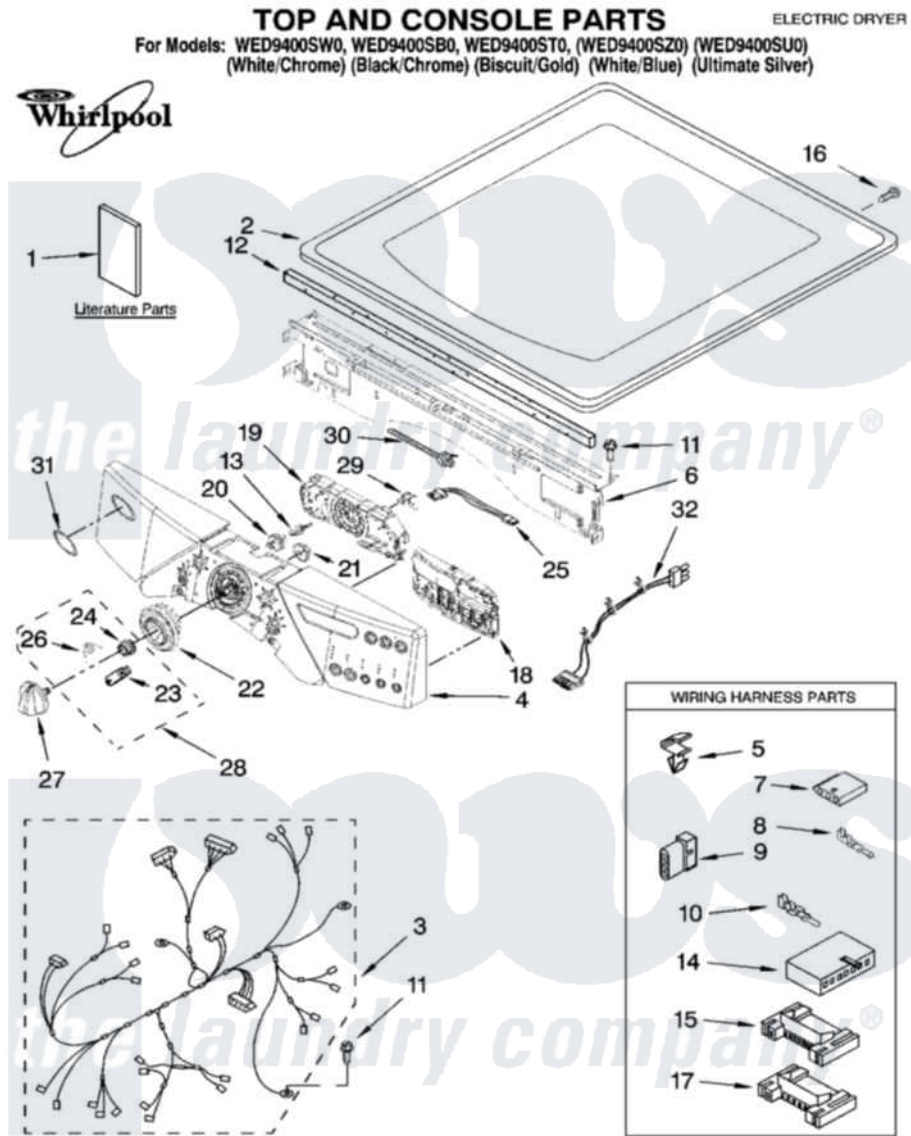

Whirlpool WED9400SB0 01 - TOP AND CONSOLE PARTS

Whirlpool [Residential Whirlpool WED9400SB0 Dryer Parts](#) Parts Diagram 01 - TOP AND CONSOLE PARTS
 Click on the part number to view part

Item	Original Part Number	Replaced By	Status	Part Description
1	W10110850		Not Available	Use & Care Guide
"	W10110638		Not Available	Tech Sheet
"	W10111226		Not Available	Guide, Quick Start
2	8565021			Top
"	8579997	W10192490		Top
"	8519252	3979307		Top
"	W10114785			Top
3	8579739			Harness, Main
4	W10116695			Panel, Console
"	W10116698			Panel, Console
"	W10116696			Panel, Console
"	W10116699			Panel, Console
"	W10116697			Panel, Console
5	3394427			Clip-Harness
6	W10006840	W10215656		Bracket, Console
7	353424			Plug, Terminal

8	94614		Terminal
9	3936144		Do-It-Yourself Repair Manuals
10	94613	596797	Terminal
11	3390647	488729	Screw
12	W10112267		Foam-Seal Control Bracket
13	W10030070	W10012480	Kit
14	3936150		Connector, 7-Circuit
15	3395683		Receptacle, Multi-Terminal
16	8281225		Screw, 8-18 X 1/2
17	2203186		Connector, 5-Circuit
18	W10031430	W10294629	Kit
19	W10121375		User Interface
20	W10012430		Encoder, Wheel Kit.
21	W10012440		Retainer-Snap
22	W10012410		Knob, Light Ring
23	W10012810	280230	Encoder, Wheel Kit.
24	W10012460	280230	Encoder, Wheel Kit.
25	W10095960		Harness, Communication
26	W10012820	280230	Encoder, Wheel Kit.
27	W10116702		Knob, Control
"	W10116705		Knob, Control
"	W10116703		Knob, Control
"	W10116706		Knob, Control
"	W10116704		Knob, Control
28	280230		Encoder, Wheel Kit.
29	W10112268		Clip-Harness
30	3391018		Tie Cable
31	W10117943	8303811	Badge, Assembly
32	W10110976		Cube, Cable