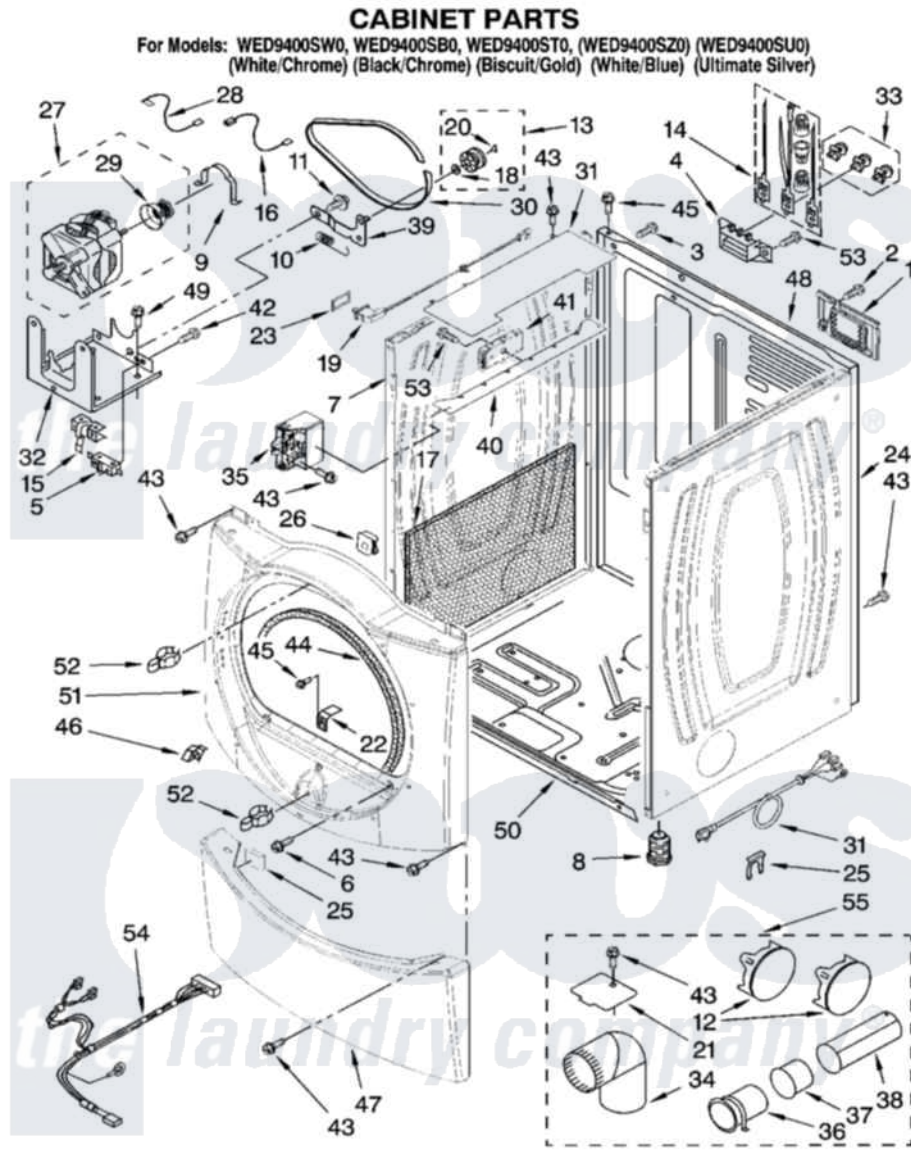

# Whirlpool WED9400SB0 02 - CABINET PARTS

W10116356

3

Whirlpool [Residential Whirlpool WED9400SB0 Dryer Parts](#) Parts Diagram 02 - CABINET PARTS  
 Click on the part number to view part

Item	Original Part Number	Replaced By	Status	Part Description
1	8576583	<a href="#">W10119283</a>		Cover, Terminal Block
2	3390814	<a href="#">90767</a>		Screw, 8A X 3/8 HeX Washer Head Tapping
3	697776	<a href="#">4331106</a>		Screw, No.10-32 X 7/16
4	<a href="#">3397659</a>			Block, Terminal
5	3394881	<a href="#">279782</a>		Switch-Lid
6	3357011	<a href="#">308685</a>		Side Trim )
7	W10138989	<a href="#">W10117272</a>		Panel
"	W10138996	<a href="#">W10117282</a>		Panel
"	W10138990	<a href="#">W10117284</a>		Panel
"	W10138995	<a href="#">W10117286</a>		Panel
8	3392100	<a href="#">49621</a>		Feet-Leveling
"	<a href="#">279810</a>			Foot-Optional
9	<a href="#">660658</a>			Clamp, Motor Mounting 343481 685441
10	<a href="#">3387374</a>			Spring, Idler
11	<a href="#">3389420</a>			Retainer-Idler 1/4-20 X 1/16