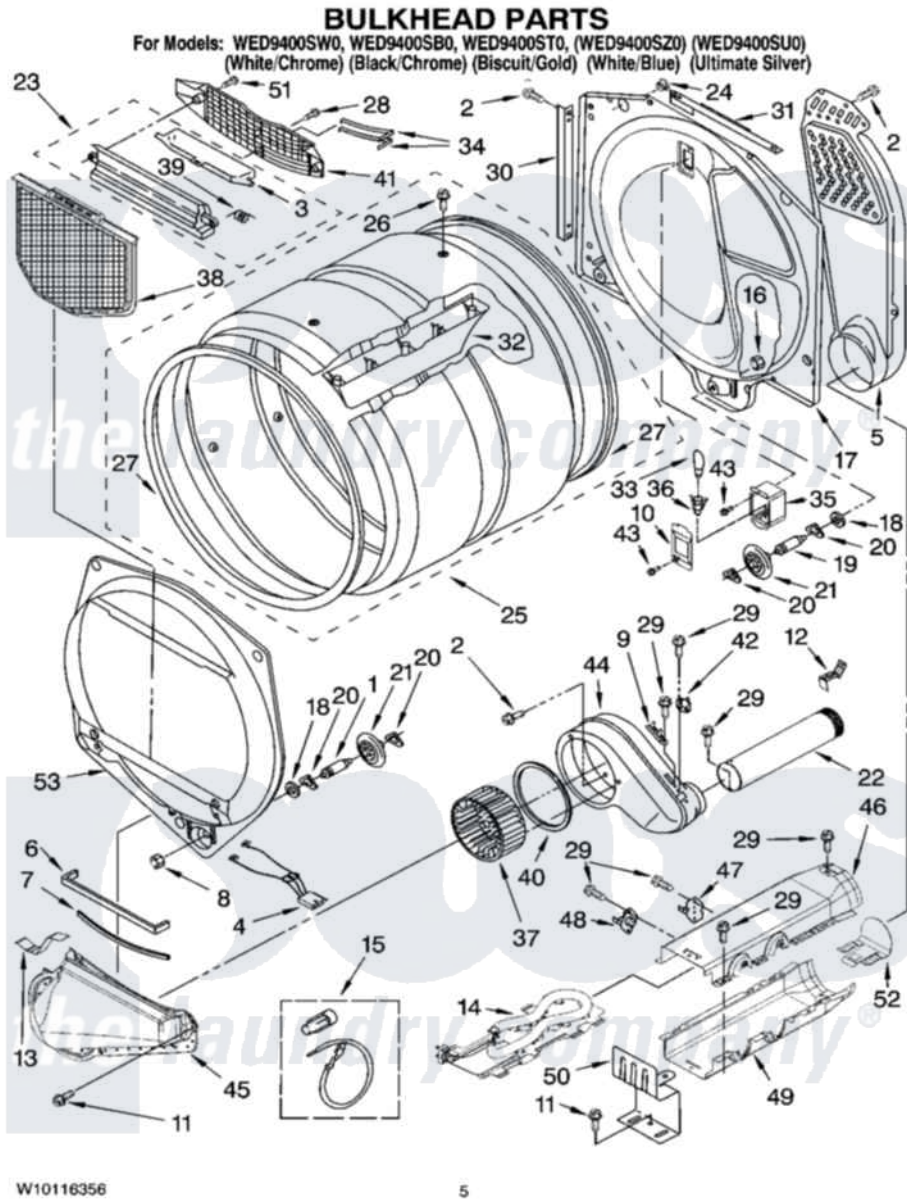

Whirlpool WED9400SB0 03 - BULKHEAD PARTS

Whirlpool [Residential Whirlpool WED9400SB0 Dryer Parts](#) Parts Diagram 03 - BULKHEAD PARTS
 Click on the part number to view part

Item	Original Part Number	Replaced By	Status	Part Description
1	8575324	W10359271		Shaft, Drum Roller Threads
2	3390647	488729		Screw
3	3394984	8563758		Door, Lint Screen
4	3406653			Harness, Sensor
5	697354	3387911		Duct-Air
6	697813			Seal, Outlet Housing
7	697814	697813		Seal, Outlet Housing
8	3934666	W10080210		Nut, 3/8 X 16
9	3392519			Thermal Limiter
10	3402841	8532165		Lens, Drum Light
11	489463			Screw, 8-18 X 1/16
12	8572105			Retainer, Toe Panel
13	8066208			Clip-Exhaust
14	8544771			Heater Element
15	279457			Wire Kit, Terminal
16	W10001120	W10080190		Nut, 3/8-16