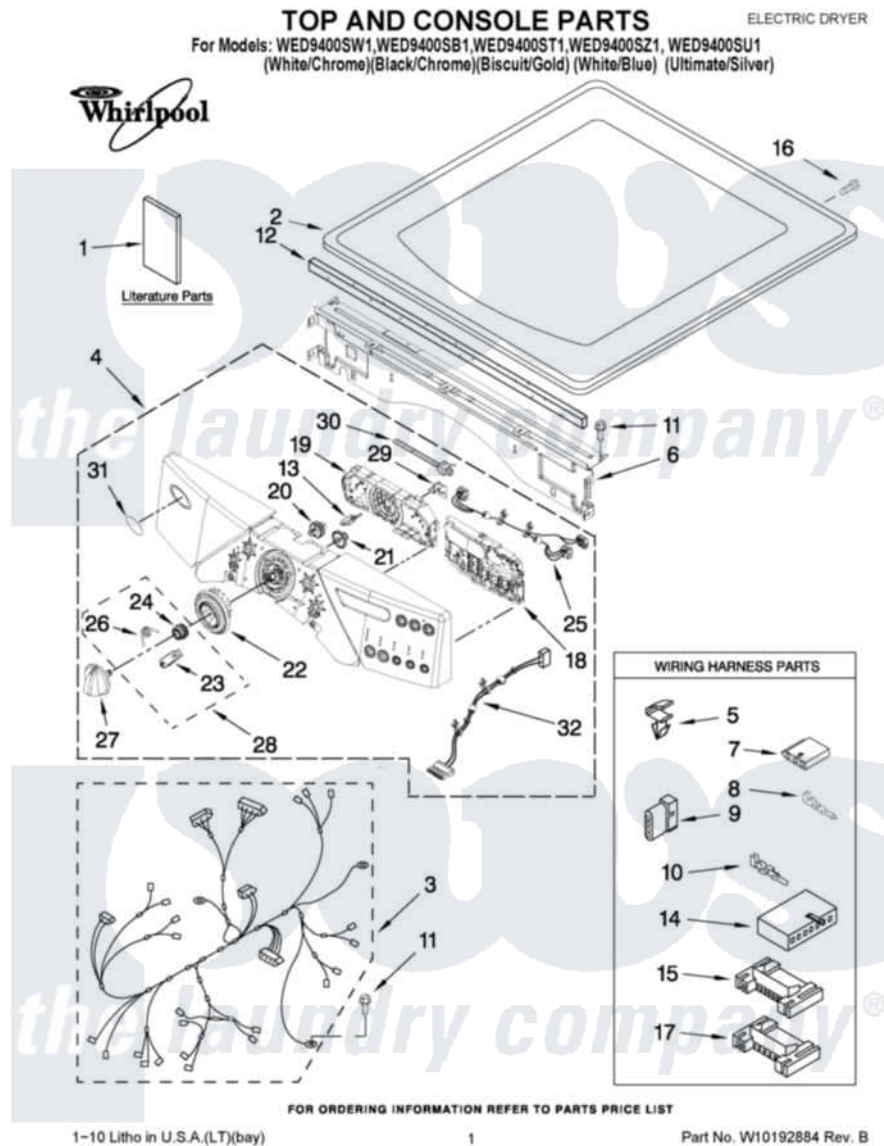

Whirlpool WED9400SB1 01 - TOP AND CONSOLE PARTS

Whirlpool [Residential Whirlpool WED9400SB1 Dryer Parts](#) Parts Diagram 01 - TOP AND CONSOLE PARTS
Click on the part number to view part

Item	Original Part Number	Replaced By	Status	Part Description
1	W10224575		Not Available	USE & CARE GUIDE
"	W10198666		Not Available	TECH SHEET
"	W10224585		Not Available	INSTALLATION, INSTRUCTION
2	3980634	W10117263		Top
"	W10192490			Top
"	W10194044			Top
"	W10114785			Top
3	W10111012			Harness, Main
4	W10177295			Panel, Console
"	W10177298			Panel, Console
"	W10177296			Panel, Console
"	W10177299			Panel, Console
"	W10177297			Panel, Console
5	3394427			Clip-Harness
6	W10215656			Bracket, Console
7	353424			Plug, Terminal

8	94614		Terminal
9	3936144		Do-It-Yourself Repair Manuals
10	94613	596797	Terminal
11	3390647	488729	Screw
12	W10112267		Foam-Seal Control Bracket
13	W10030070	W10012480	Kit
14	3936150		Connector, 7-Circuit
15	3395683		Receptacle, Multi-Terminal
16	98139	303776	Screw
17	2203186		Connector, 5-Circuit
18	W10172214	W10294631	Kit
19	W10121375		User Interface
20	W10012430		Encoder, Wheel Kit.
21	W10012440		Retainer-Snap
22	W10012410		Knob, Light Ring
23	W10012810	280230	Encoder, Wheel Kit.
24	W10012460	280230	Encoder, Wheel Kit.
25	W10095960		Harness, Communication
26	W10012820	280230	Encoder, Wheel Kit.
27	W10116702		Knob, Control
"	W10116705		Knob, Control
"	W10116703		Knob, Control
"	W10116706		Knob, Control
"	W10116704		Knob, Control
28	280230		Encoder, Wheel Kit.
29	W10112268		Clip-Harness
30	3391018		Tie Cable
31	W10117943	8303811	Badge, Assembly
32	W10111020		Power Cable, User-Interface