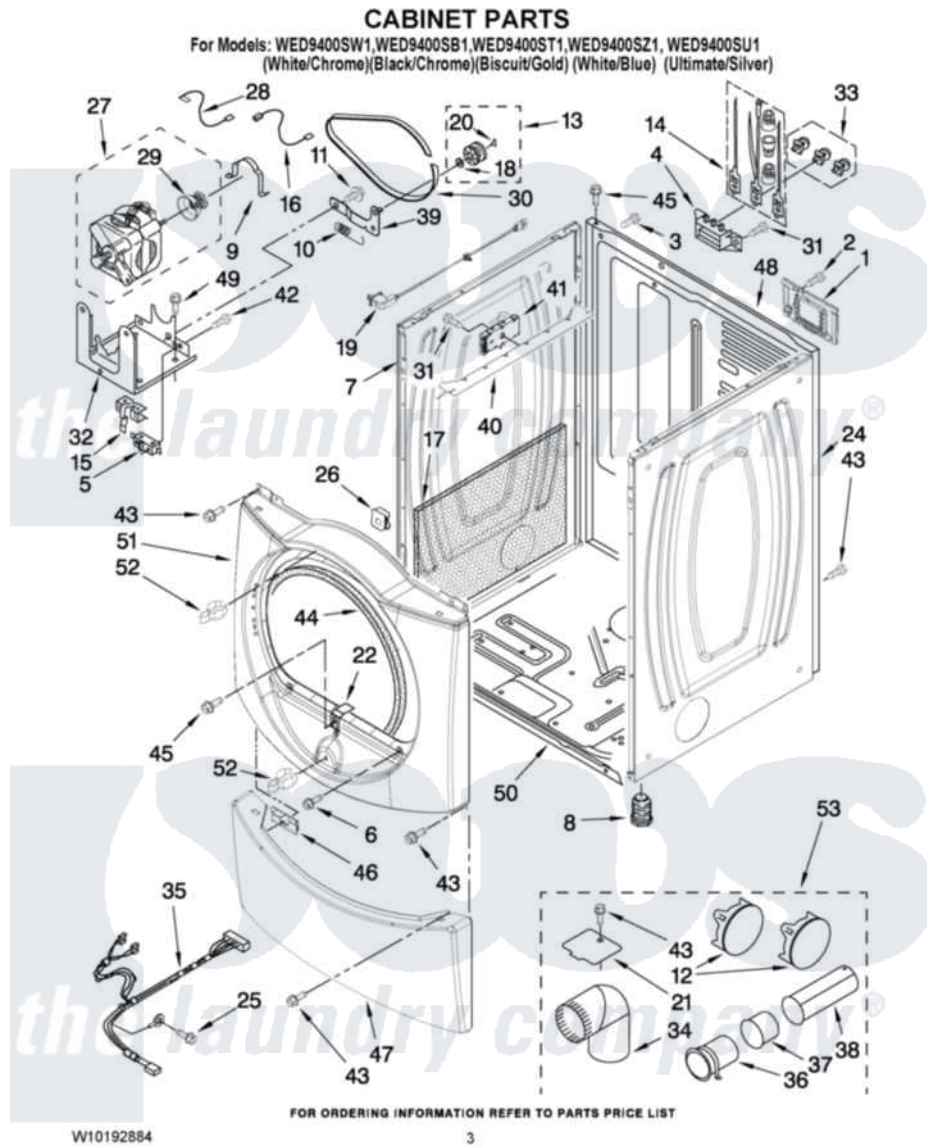

Whirlpool WED9400SB1 02 - CABINET PARTS

Whirlpool Residential Whirlpool WED9400SB1 Dryer Parts Parts Diagram 02 - CABINET PARTS
 Click on the part number to view part

Item	Original Part Number	Replaced By	Status	Part Description
1	8576583	W10119283		Cover, Terminal Block
2	3390814	90767		Screw, 8A X 3/8 HeX Washer Head Tapping
3	8533974	4331106		Screw, No.10-32 X 7/16
4	3397659			Block, Terminal
5	3394881	279782		Switch-Lid
6	3357011	308685		Side Trim)
7	W10192435			Panel, Side
"	W10192441			Panel, Side
"	W10192436			Panel, Side
"	W10192440			Panel, Side
8	3392100	49621		Feet-Leveling
NI	279810			Foot-Optional
9	W10121316			Plug, Multivent
10	3387374			Spring, Idler
11	3389420			Retainer-Idler 1/4-20 X 1/16
12	49252			Plug, Multivent