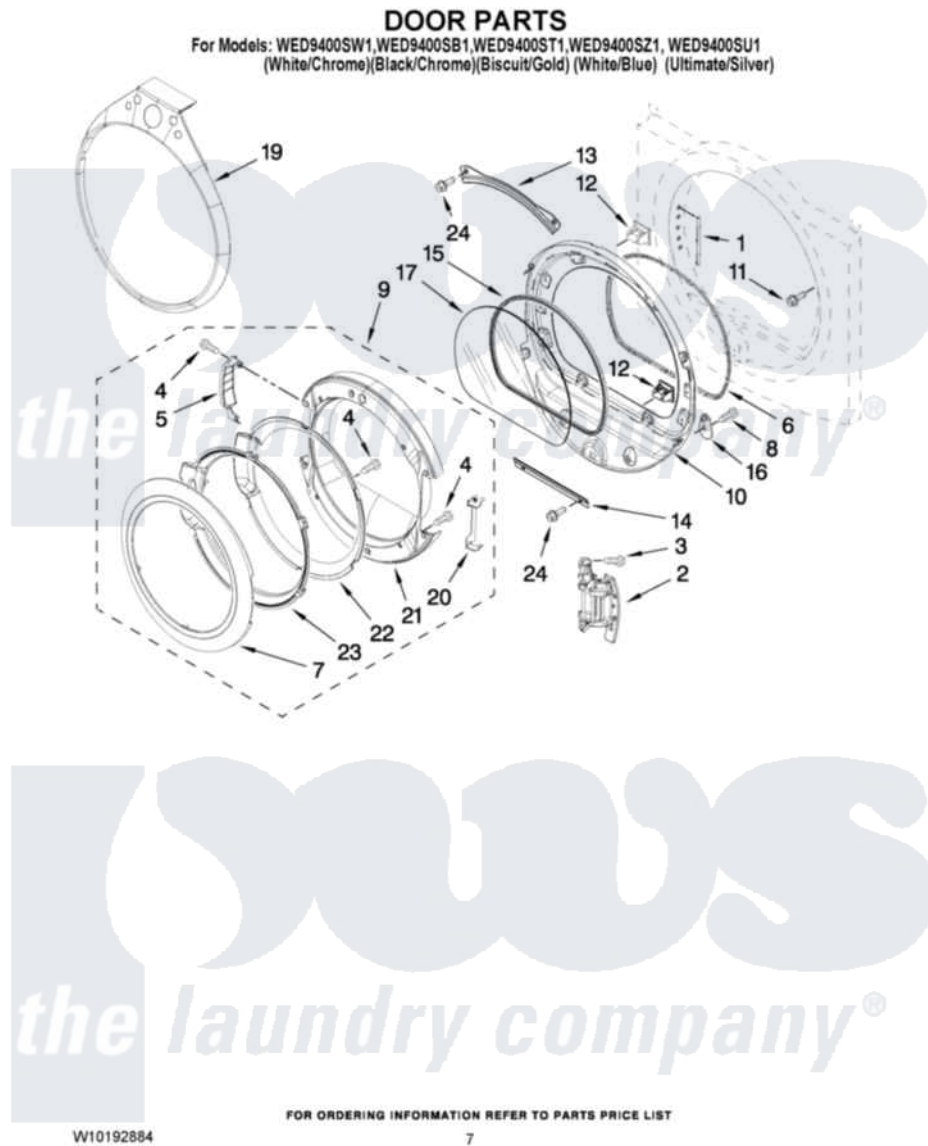

Whirlpool WED9400SB1 04 - DOOR PARTS

Whirlpool [Residential Whirlpool WED9400SB1 Dryer Parts](#) Parts Diagram 04 - DOOR PARTS
 Click on the part number to view part

Item	Original Part Number	Replaced By	Status	Part Description
1	W10085210			Label-Hinge Hole Cover Front Panel
2	W10139920			Door Hinge Assembly
3	W10159996			Screw, 10-24 X 25/64
4	9742177			Screw, 8-18 X .625
5	W10180119			Cover-Hinge, Stationary Cover Hinge
"	W10181197			Cover Hinge
6	W10139457			Seal-Door Handle, Ring Door
7	8579502			Handle, Door
"	8579503			HANdle-Ring And Pad Assembly
"	8579496			HANdle, Ring And Pad Assembly
8	3400224			Screw, 1/4-20 X 3/8
9	W10180115			Door Assembly
"	W10180116			Door Assembly
"	W10180112			Door Assembly

10	8578229		Door Assembly
11	355515		Screw, 8-18 X 11/16
12	690081	279570	Latch
13	8519356		Retainer-Window
14	8519354		Retainer-Window
15	8579662		Gasket, Window
16	W10048910		Screw-Plug
17	8566254		Glass-Window
19	W10180492		Tear-Drop Trim And Clip Assembly
"	W10180496		Tear-Drop Trim And Clip Assembly
"	W10180497		Tear-Drop Trim And Clip Assembly
"	W10180494		Tear-Drop Trim And Clip Assembly
"	W10180498		Tear-Drop Trim And Clip Assembly
20	W10180120		Shield, Door
21	W10180118		Door, Intermediate
22	W10180117		Door Mask
23	8578155		Door Screen
24	3393258	3373329D	Screw