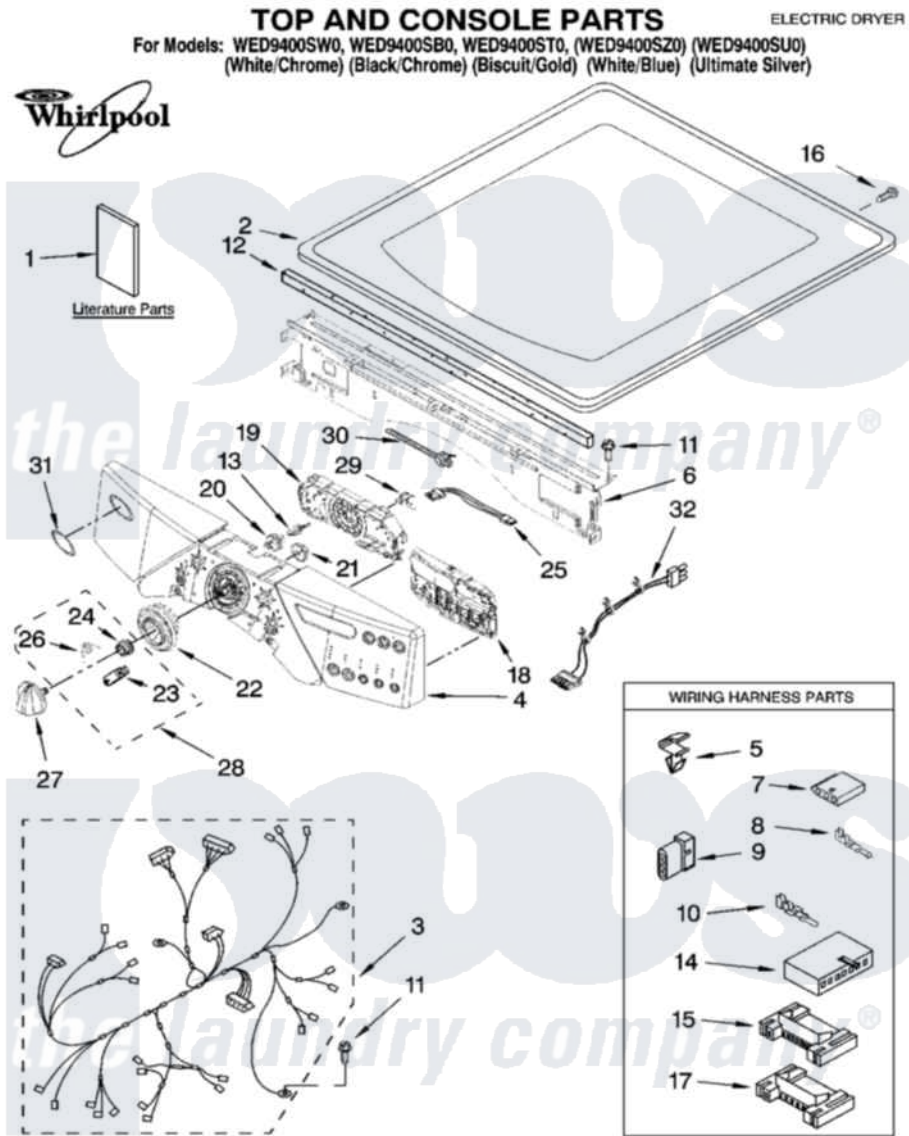

Whirlpool WED9400ST0 01 - TOP AND CONSOLE PARTS

Whirlpool Residential Whirlpool WED9400ST0 Dryer Parts Parts Diagram 01 - TOP AND CONSOLE PARTS
 Click on the part number to view part

Item	Original Part Number	Replaced By	Status	Part Description
1	W10110850		Not Available	Use & Care Guide
"	W10110638		Not Available	Tech Sheet
"	W10111226		Not Available	Guide, Quick Start
2	8565021			Top
"	8579997	W10192490		Top
"	8519252	3979307		Top
"	W10114785			Top
3	8579739			Harness, Main
4	W10116695			Panel, Console
"	W10116698			Panel, Console
"	W10116696			Panel, Console
"	W10116699			Panel, Console
"	W10116697			Panel, Console
5	3394427			Clip-Harness
6	W10006840	W10215656		Bracket, Console
7	353424			Plug, Terminal

8	94614		Terminal
9	3936144		Do-It-Yourself Repair Manuals
10	94613	596797	Terminal
11	3390647	488729	Screw
12	W10112267		Foam-Seal Control Bracket
13	W10030070	W10012480	Kit
14	3936150		Connector, 7-Circuit
15	3395683		Receptacle, Multi-Terminal
16	8281225		Screw, 8-18 X 1/2
17	2203186		Connector, 5-Circuit
18	W10031430	W10294629	Kit
19	W10121375		User Interface
20	W10012430		Encoder, Wheel Kit.
21	W10012440		Retainer-Snap
22	W10012410		Knob, Light Ring
23	W10012810	280230	Encoder, Wheel Kit.
24	W10012460	280230	Encoder, Wheel Kit.
25	W10095960		Harness, Communication
26	W10012820	280230	Encoder, Wheel Kit.
27	W10116702		Knob, Control
"	W10116705		Knob, Control
"	W10116703		Knob, Control
"	W10116706		Knob, Control
"	W10116704		Knob, Control
28	280230		Encoder, Wheel Kit.
29	W10112268		Clip-Harness
30	3391018		Tie Cable
31	W10117943	8303811	Badge, Assembly
32	W10110976		Cube, Cable