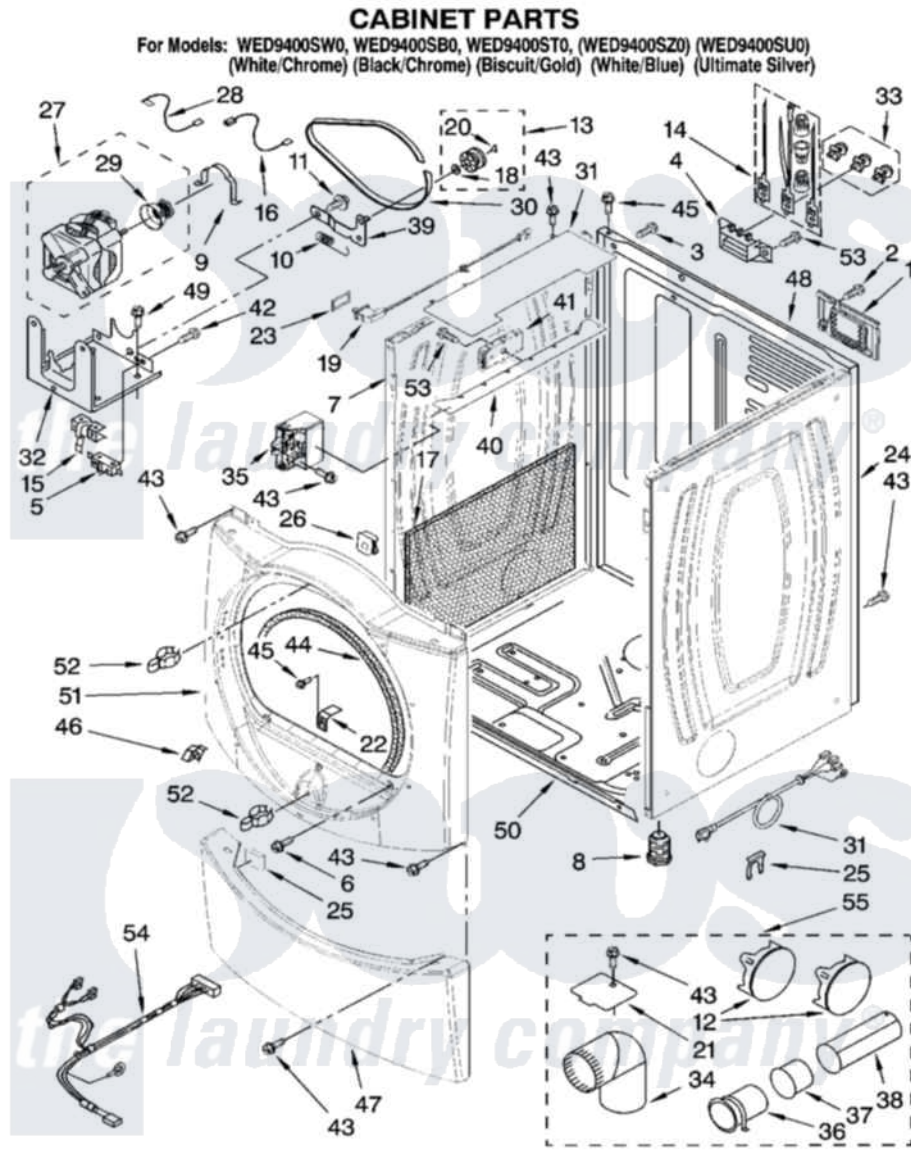

Whirlpool WED9400ST0 02 - CABINET PARTS

W10116356

3

Whirlpool [Residential Whirlpool WED9400ST0 Dryer Parts](#) Parts Diagram 02 - CABINET PARTS
 Click on the part number to view part

Item	Original Part Number	Replaced By	Status	Part Description
1	8576583	W10119283		Cover, Terminal Block
2	3390814	90767		Screw, 8A X 3/8 HeX Washer Head Tapping
3	697776	4331106		Screw, No.10-32 X 7/16
4	3397659			Block, Terminal
5	3394881	279782		Switch-Lid
6	3357011	308685		Side Trim)
7	W10138989	W10117272		Panel
"	W10138996	W10117282		Panel
"	W10138990	W10117284		Panel
"	W10138995	W10117286		Panel
8	3392100	49621		Feet-Leveling
"	279810			Foot-Optional
9	660658			Clamp, Motor Mounting 343481 685441
10	3387374			Spring, Idler
11	3389420			Retainer-Idler 1/4-20 X 1/16