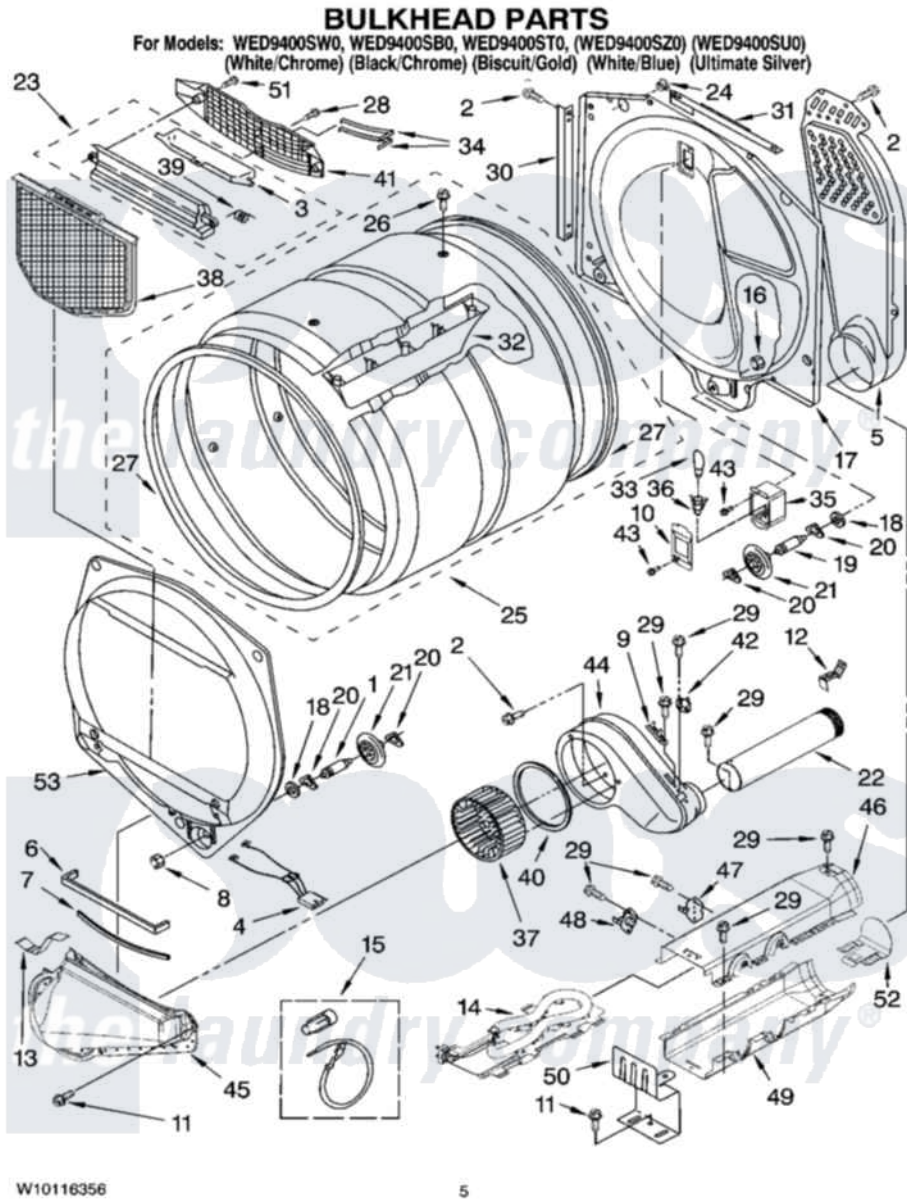

Whirlpool WED9400ST0 03 - BULKHEAD PARTS

Whirlpool [Residential Whirlpool WED9400ST0 Dryer Parts](#) Parts Diagram 03 - BULKHEAD PARTS
 Click on the part number to view part

Item	Original Part Number	Replaced By	Status	Part Description
1	8575324	W10359271		Shaft, Drum Roller Threads
2	3390647	488729		Screw
3	3394984	8563758		Door, Lint Screen
4	3406653			Harness, Sensor
5	697354	3387911		Duct-Air
6	697813			Seal, Outlet Housing
7	697814	697813		Seal, Outlet Housing
8	3934666	W10080210		Nut, 3/8 X 16
9	3392519			Thermal Limiter
10	3402841	8532165		Lens, Drum Light
11	489463			Screw, 8-18 X 1/16
12	8572105			Retainer, Toe Panel
13	8066208			Clip-Exhaust
14	8544771			Heater Element
15	279457			Wire Kit, Terminal
16	W10001120	W10080190		Nut, 3/8-16