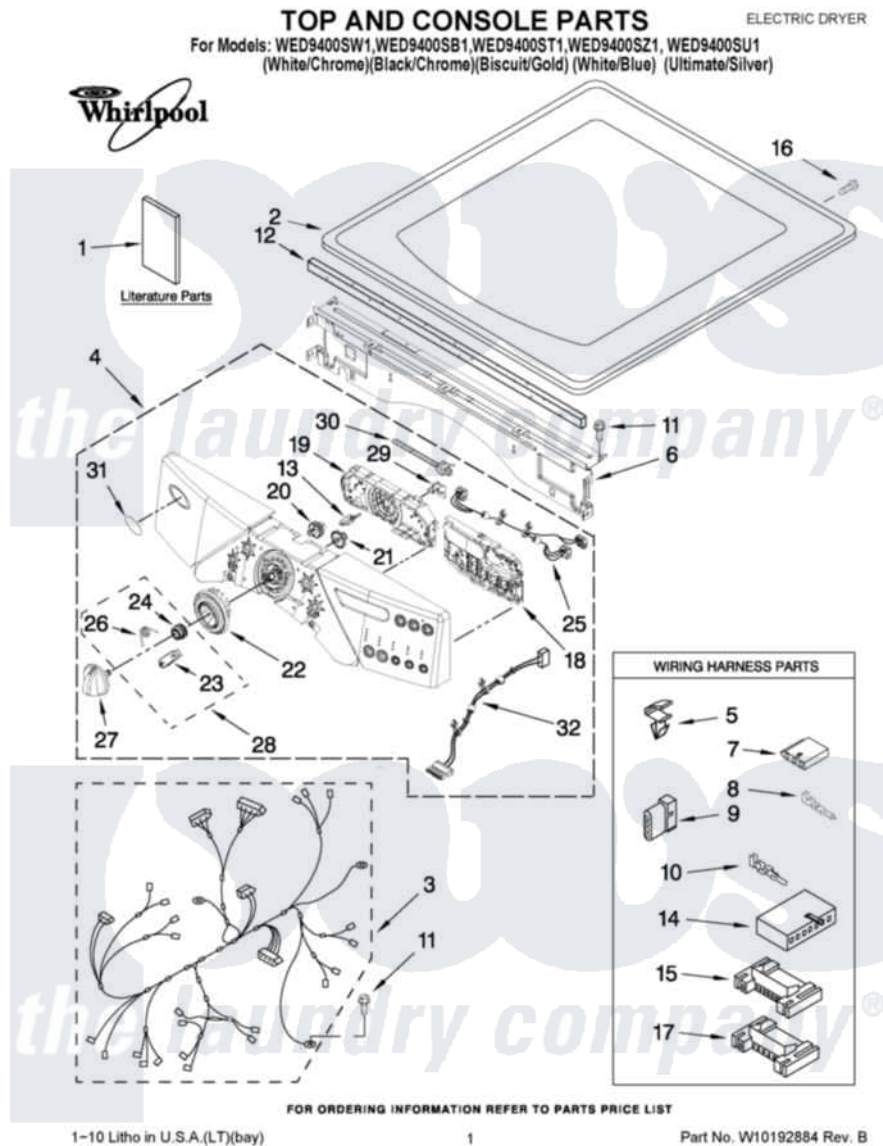

Whirlpool WED9400ST1 01 - TOP AND CONSOLE PARTS

Whirlpool [Residential Whirlpool WED9400ST1 Dryer Parts](#) Parts Diagram 01 - TOP AND CONSOLE PARTS
Click on the part number to view part

Item	Original Part Number	Replaced By	Status	Part Description
1	W10224575		Not Available	USE & CARE GUIDE
"	W10198666		Not Available	TECH SHEET
"	W10224585		Not Available	INSTALLATION, INSTRUCTION
2	3980634	W10117263		Top
"	W10192490			Top
"	W10194044			Top
"	W10114785			Top
3	W10111012			Harness, Main
4	W10177295			Panel, Console
"	W10177298			Panel, Console
"	W10177296			Panel, Console
"	W10177299			Panel, Console
"	W10177297			Panel, Console
5	3394427			Clip-Harness
6	W10215656			Bracket, Console
7	353424			Plug, Terminal

8	94614		Terminal
9	3936144		Do-It-Yourself Repair Manuals
10	94613	596797	Terminal
11	3390647	488729	Screw
12	W10112267		Foam-Seal Control Bracket
13	W10030070	W10012480	Kit
14	3936150		Connector, 7-Circuit
15	3395683		Receptacle, Multi-Terminal
16	98139	303776	Screw
17	2203186		Connector, 5-Circuit
18	W10172214	W10294631	Kit
19	W10121375		User Interface
20	W10012430		Encoder, Wheel Kit.
21	W10012440		Retainer-Snap
22	W10012410		Knob, Light Ring
23	W10012810	280230	Encoder, Wheel Kit.
24	W10012460	280230	Encoder, Wheel Kit.
25	W10095960		Harness, Communication
26	W10012820	280230	Encoder, Wheel Kit.
27	W10116702		Knob, Control
"	W10116705		Knob, Control
"	W10116703		Knob, Control
"	W10116706		Knob, Control
"	W10116704		Knob, Control
28	280230		Encoder, Wheel Kit.
29	W10112268		Clip-Harness
30	3391018		Tie Cable
31	W10117943	8303811	Badge, Assembly
32	W10111020		Power Cable, User-Interface