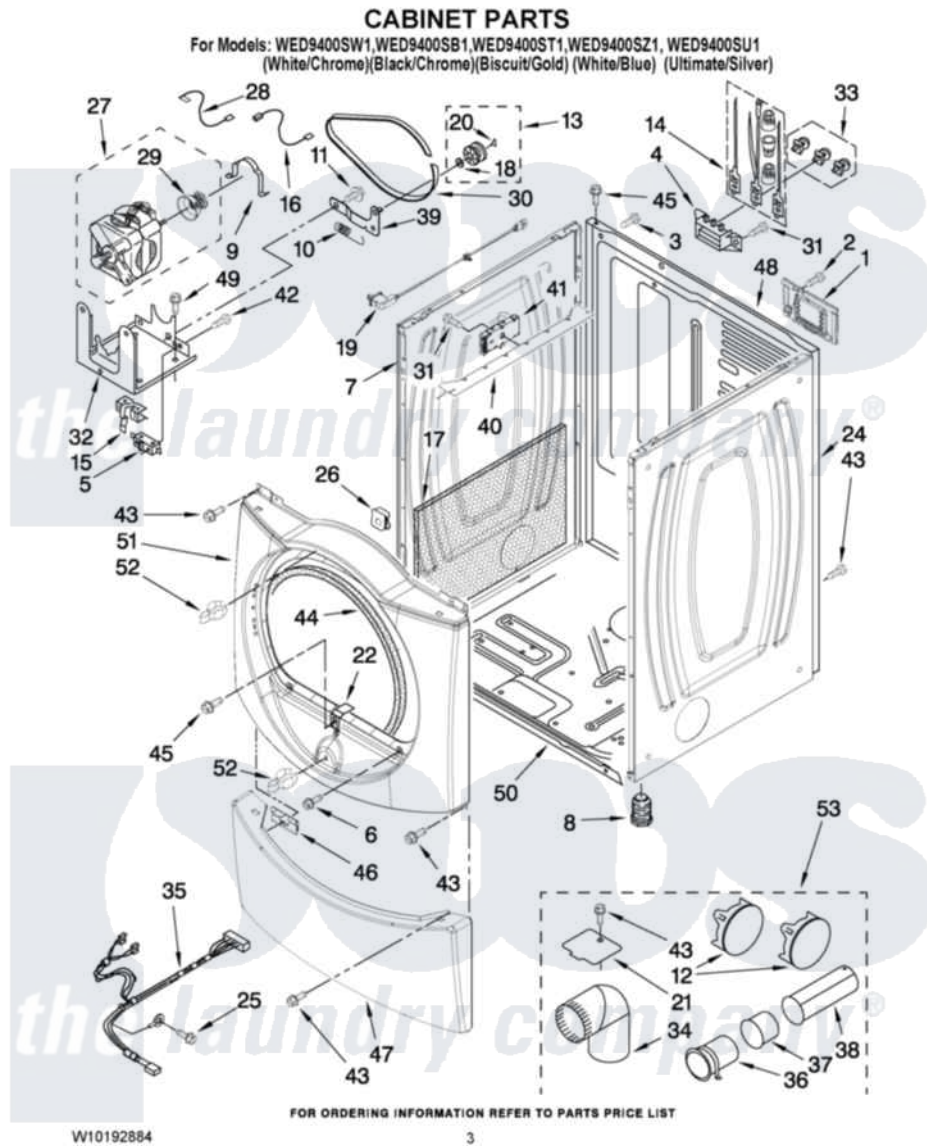

# Whirlpool WED9400ST1 02 - CABINET PARTS

Whirlpool Residential Whirlpool WED9400ST1 Dryer Parts Parts Diagram 02 - CABINET PARTS  
 Click on the part number to view part

Item	Original Part Number	Replaced By	Status	Part Description
1	8576583	<a href="#">W10119283</a>		Cover, Terminal Block
2	3390814	<a href="#">90767</a>		Screw, 8A X 3/8 HeX Washer Head Tapping
3	8533974	<a href="#">4331106</a>		Screw, No.10-32 X 7/16
4	<a href="#">3397659</a>			Block, Terminal
5	3394881	<a href="#">279782</a>		Switch-Lid
6	3357011	<a href="#">308685</a>		Side Trim )
7	<a href="#">W10192435</a>			Panel, Side
"	<a href="#">W10192441</a>			Panel, Side
"	<a href="#">W10192436</a>			Panel, Side
"	<a href="#">W10192440</a>			Panel, Side
8	3392100	<a href="#">49621</a>		Feet-Leveling
NI	<a href="#">279810</a>			Foot-Optional
9	<a href="#">W10121316</a>			Plug, Multivent
10	<a href="#">3387374</a>			Spring, Idler
11	<a href="#">3389420</a>			Retainer-Idler 1/4-20 X 1/16
12	<a href="#">49252</a>			Plug, Multivent