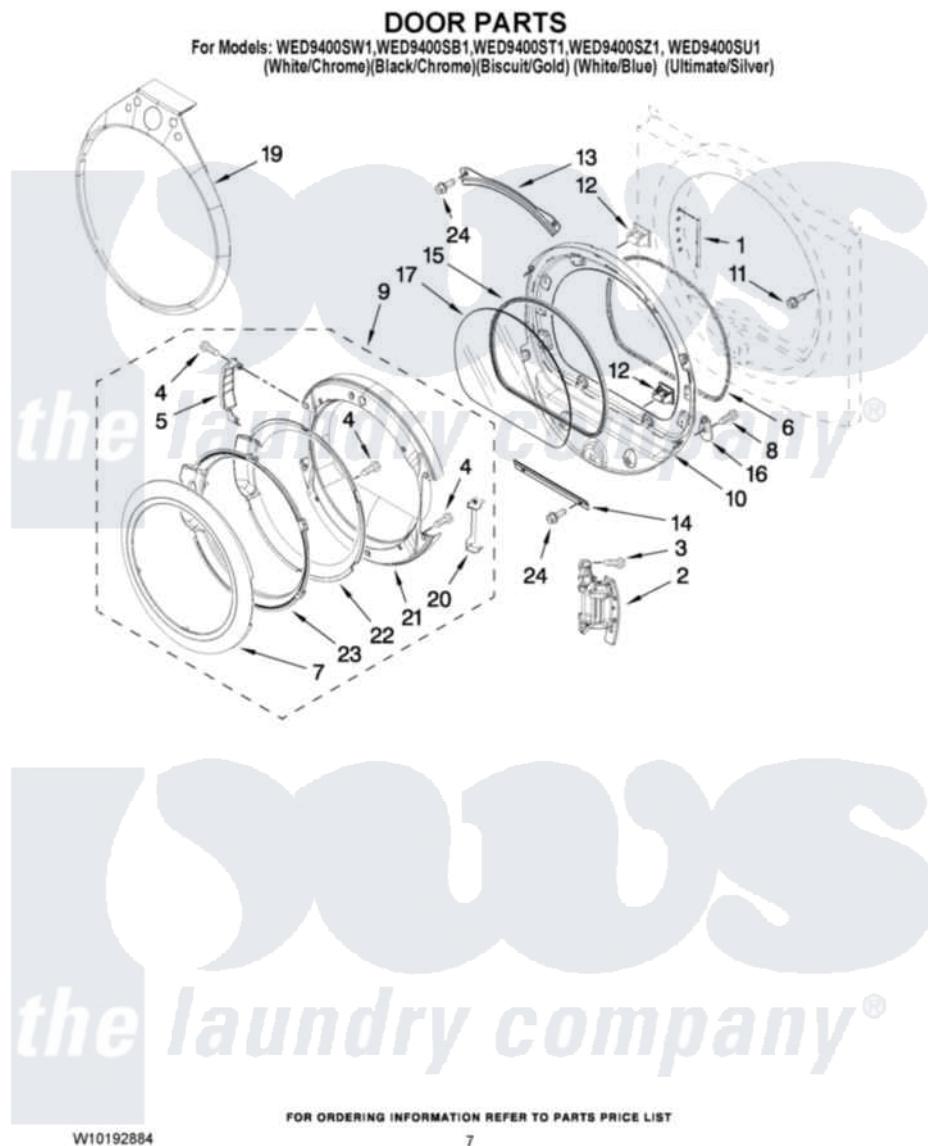

Whirlpool WED9400ST1 04 - DOOR PARTS

Whirlpool [Residential Whirlpool WED9400ST1 Dryer Parts](#) Parts Diagram 04 - DOOR PARTS
 Click on the part number to view part

Item	Original Part Number	Replaced By	Status	Part Description
1	W10085210			Label-Hinge Hole Cover Front Panel
2	W10139920			Door Hinge Assembly
3	W10159996			Screw, 10-24 X 25/64
4	9742177			Screw, 8-18 X .625
5	W10180119			Cover-Hinge, Stationary Cover Hinge
"	W10181197			Cover Hinge
6	W10139457			Seal-Door Handle, Ring Door
7	8579502			Handle, Door
"	8579503			HANdle-Ring And Pad Assembly
"	8579496			HANdle, Ring And Pad Assembly
8	3400224			Screw, 1/4-20 X 3/8
9	W10180115			Door Assembly
"	W10180116			Door Assembly
"	W10180112			Door Assembly

10	8578229		Door Assembly
11	355515		Screw, 8-18 X 11/16
12	690081	279570	Latch
13	8519356		Retainer-Window
14	8519354		Retainer-Window
15	8579662		Gasket, Window
16	W10048910		Screw-Plug
17	8566254		Glass-Window
19	W10180492		Tear-Drop Trim And Clip Assembly
"	W10180496		Tear-Drop Trim And Clip Assembly
"	W10180497		Tear-Drop Trim And Clip Assembly
"	W10180494		Tear-Drop Trim And Clip Assembly
"	W10180498		Tear-Drop Trim And Clip Assembly
20	W10180120		Shield, Door
21	W10180118		Door, Intermediate
22	W10180117		Door Mask
23	8578155		Door Screen
24	3393258	3373329D	Screw