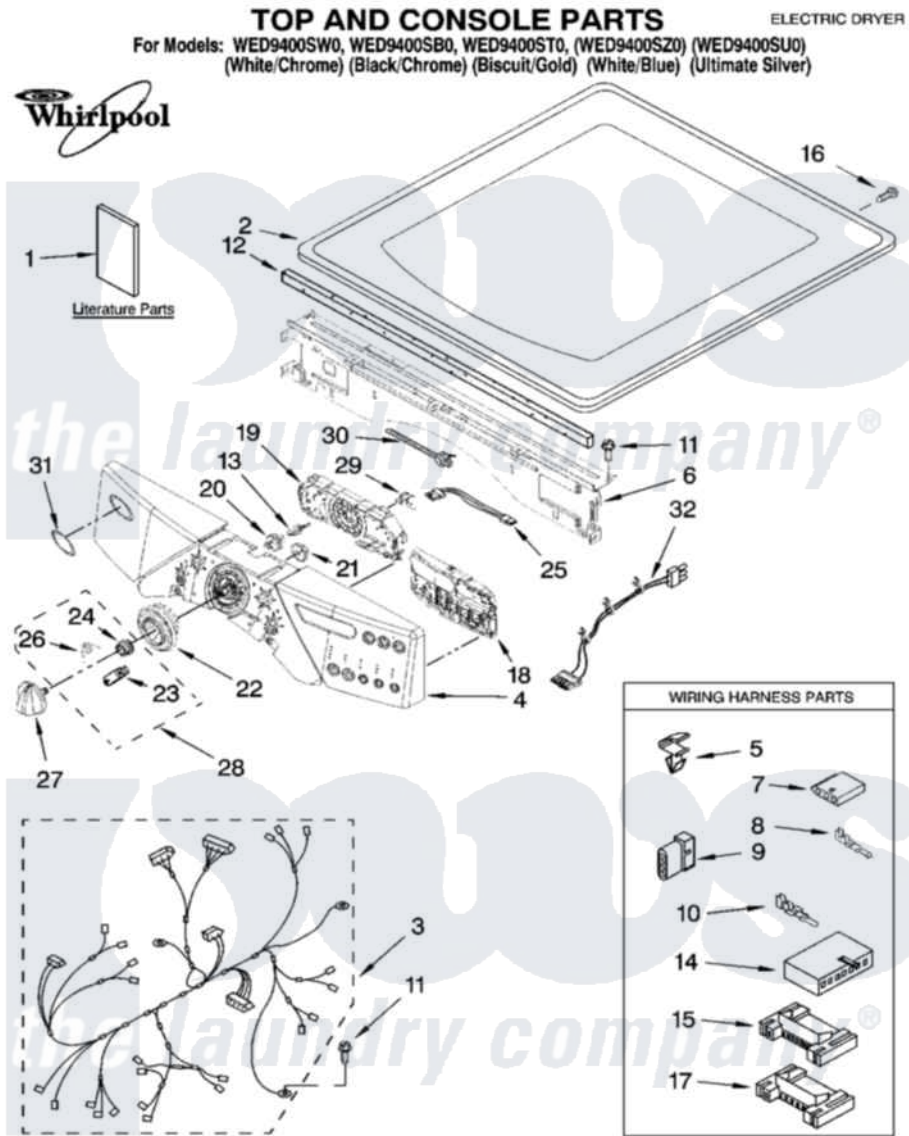

# Whirlpool WED9400SU0 01 - TOP AND CONSOLE PARTS

11-07 Litho in U.S.A.(LT)

1

Part No. W10116356 Rev. B

Whirlpool [Residential Whirlpool WED9400SU0 Dryer Parts](#) Parts Diagram 01 - TOP AND CONSOLE PARTS  
Click on the part number to view part

Item	Original Part Number	Replaced By	Status	Part Description
1	W10110850		Not Available	Use & Care Guide
"	W10110638		Not Available	Tech Sheet
"	W10111226		Not Available	Guide, Quick Start
2	<a href="#">8565021</a>			Top
"	8579997	<a href="#">W10192490</a>		Top
"	8519252	<a href="#">3979307</a>		Top
"	<a href="#">W10114785</a>			Top
3	<a href="#">8579739</a>			Harness, Main
4	<a href="#">W10116695</a>			Panel, Console
"	<a href="#">W10116698</a>			Panel, Console
"	<a href="#">W10116696</a>			Panel, Console
"	<a href="#">W10116699</a>			Panel, Console
"	<a href="#">W10116697</a>			Panel, Console
5	<a href="#">3394427</a>			Clip-Harness
6	W10006840	<a href="#">W10215656</a>		Bracket, Console
7	<a href="#">353424</a>			Plug, Terminal