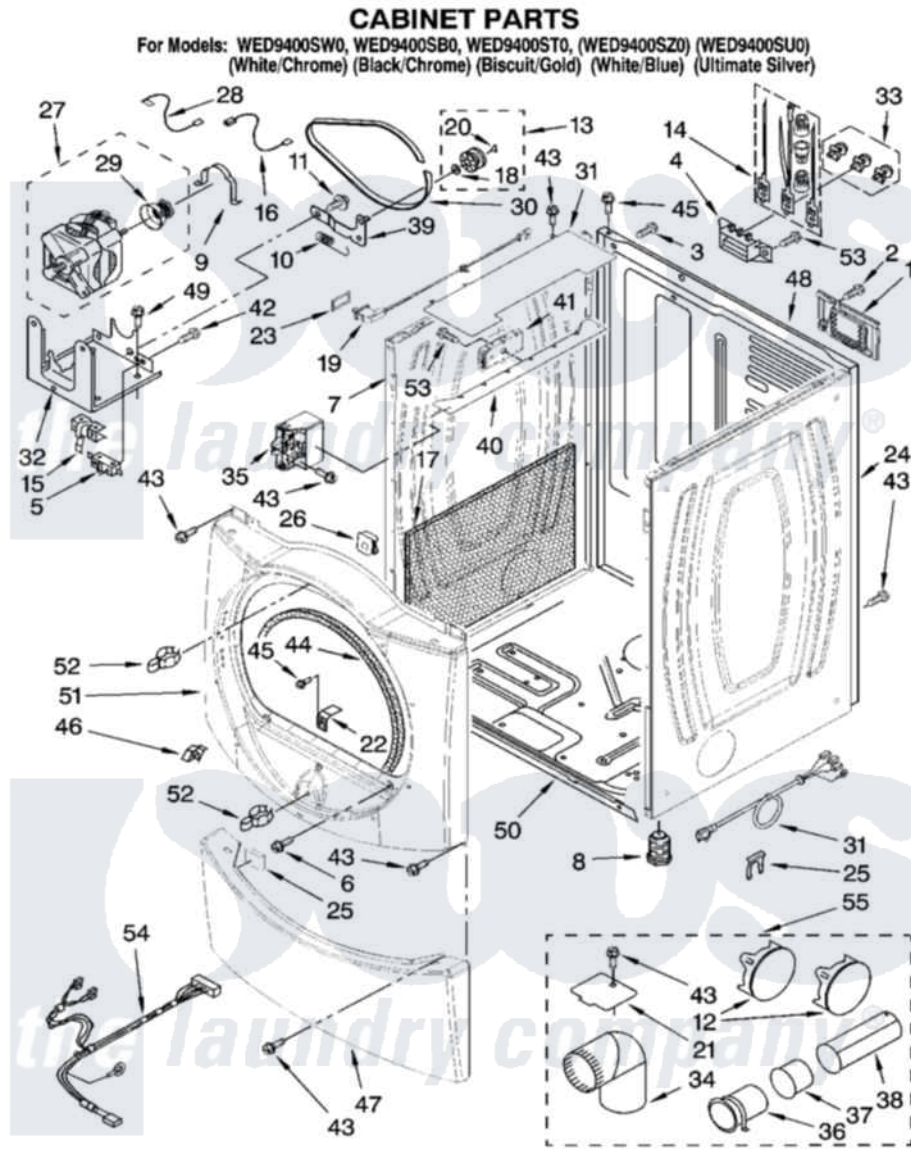

Whirlpool WED9400SU0 02 - CABINET PARTS

W10116356

3

Whirlpool [Residential Whirlpool WED9400SU0 Dryer Parts](#) Parts Diagram 02 - CABINET PARTS
 Click on the part number to view part

Item	Original Part Number	Replaced By	Status	Part Description
1	8576583	W10119283		Cover, Terminal Block
2	3390814	90767		Screw, 8A X 3/8 HeX Washer Head Tapping
3	697776	4331106		Screw, No.10-32 X 7/16
4	3397659			Block, Terminal
5	3394881	279782		Switch-Lid
6	3357011	308685		Side Trim)
7	W10138989	W10117272		Panel
"	W10138996	W10117282		Panel
"	W10138990	W10117284		Panel
"	W10138995	W10117286		Panel
8	3392100	49621		Feet-Leveling
"	279810			Foot-Optional
9	660658			Clamp, Motor Mounting 343481 685441
10	3387374			Spring, Idler
11	3389420			Retainer-Idler 1/4-20 X 1/16