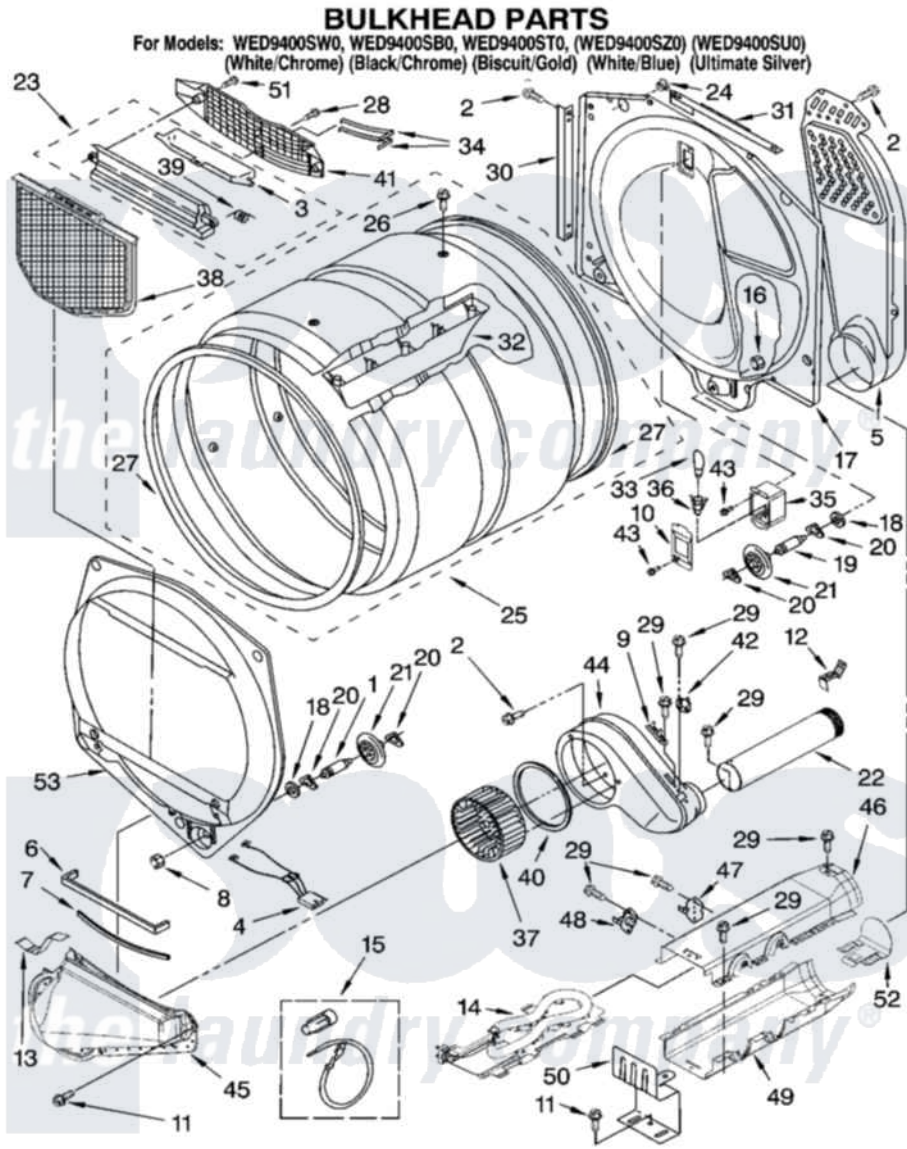

Whirlpool WED9400SU0 03 - BULKHEAD PARTS

W10116356

5

Whirlpool [Residential Whirlpool WED9400SU0 Dryer Parts](#) Parts Diagram 03 - BULKHEAD PARTS
Click on the part number to view part

Item	Original Part Number	Replaced By	Status	Part Description
1	8575324	W10359271		Shaft, Drum Roller Threads
2	3390647	488729		Screw
3	3394984	8563758		Door, Lint Screen
4	3406653			Harness, Sensor
5	697354	3387911		Duct-Air
6	697813			Seal, Outlet Housing
7	697814	697813		Seal, Outlet Housing
8	3934666	W10080210		Nut, 3/8 X 16
9	3392519			Thermal Limiter
10	3402841	8532165		Lens, Drum Light
11	489463			Screw, 8-18 X 1/16
12	8572105			Retainer, Toe Panel
13	8066208			Clip-Exhaust
14	8544771			Heater Element
15	279457			Wire Kit, Terminal
16	W10001120	W10080190		Nut, 3/8-16