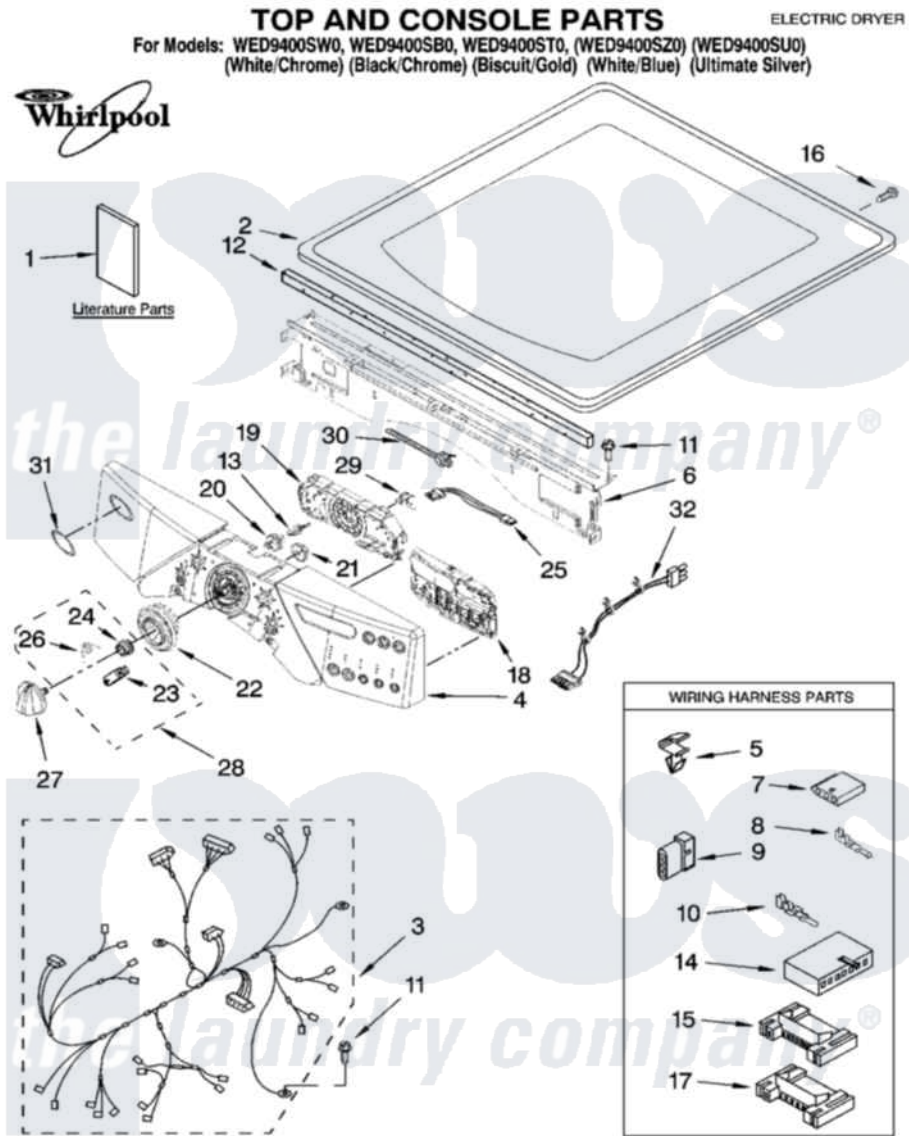

Whirlpool WED9400SW0 01 - TOP AND CONSOLE PARTS

Whirlpool Residential Whirlpool WED9400SW0 Dryer Parts Parts Diagram 01 - TOP AND CONSOLE PARTS
 Click on the part number to view part

Item	Original Part Number	Replaced By	Status	Part Description
1	W10110850		Not Available	Use & Care Guide
"	W10110638		Not Available	Tech Sheet
"	W10111226		Not Available	Guide, Quick Start
2	8565021			Top
"	8579997	W10192490		Top
"	8519252	3979307		Top
"	W10114785			Top
3	8579739			Harness, Main
4	W10116695			Panel, Console
"	W10116698			Panel, Console
"	W10116696			Panel, Console
"	W10116699			Panel, Console
"	W10116697			Panel, Console
5	3394427			Clip-Harness
6	W10006840	W10215656		Bracket, Console
7	353424			Plug, Terminal

8	94614		Terminal
9	3936144		Do-It-Yourself Repair Manuals
10	94613	596797	Terminal
11	3390647	488729	Screw
12	W10112267		Foam-Seal Control Bracket
13	W10030070	W10012480	Kit
14	3936150		Connector, 7-Circuit
15	3395683		Receptacle, Multi-Terminal
16	8281225		Screw, 8-18 X 1/2
17	2203186		Connector, 5-Circuit
18	W10031430	W10294629	Kit
19	W10121375		User Interface
20	W10012430		Encoder, Wheel Kit.
21	W10012440		Retainer-Snap
22	W10012410		Knob, Light Ring
23	W10012810	280230	Encoder, Wheel Kit.
24	W10012460	280230	Encoder, Wheel Kit.
25	W10095960		Harness, Communication
26	W10012820	280230	Encoder, Wheel Kit.
27	W10116702		Knob, Control
"	W10116705		Knob, Control
"	W10116703		Knob, Control
"	W10116706		Knob, Control
"	W10116704		Knob, Control
28	280230		Encoder, Wheel Kit.
29	W10112268		Clip-Harness
30	3391018		Tie Cable
31	W10117943	8303811	Badge, Assembly
32	W10110976		Cube, Cable