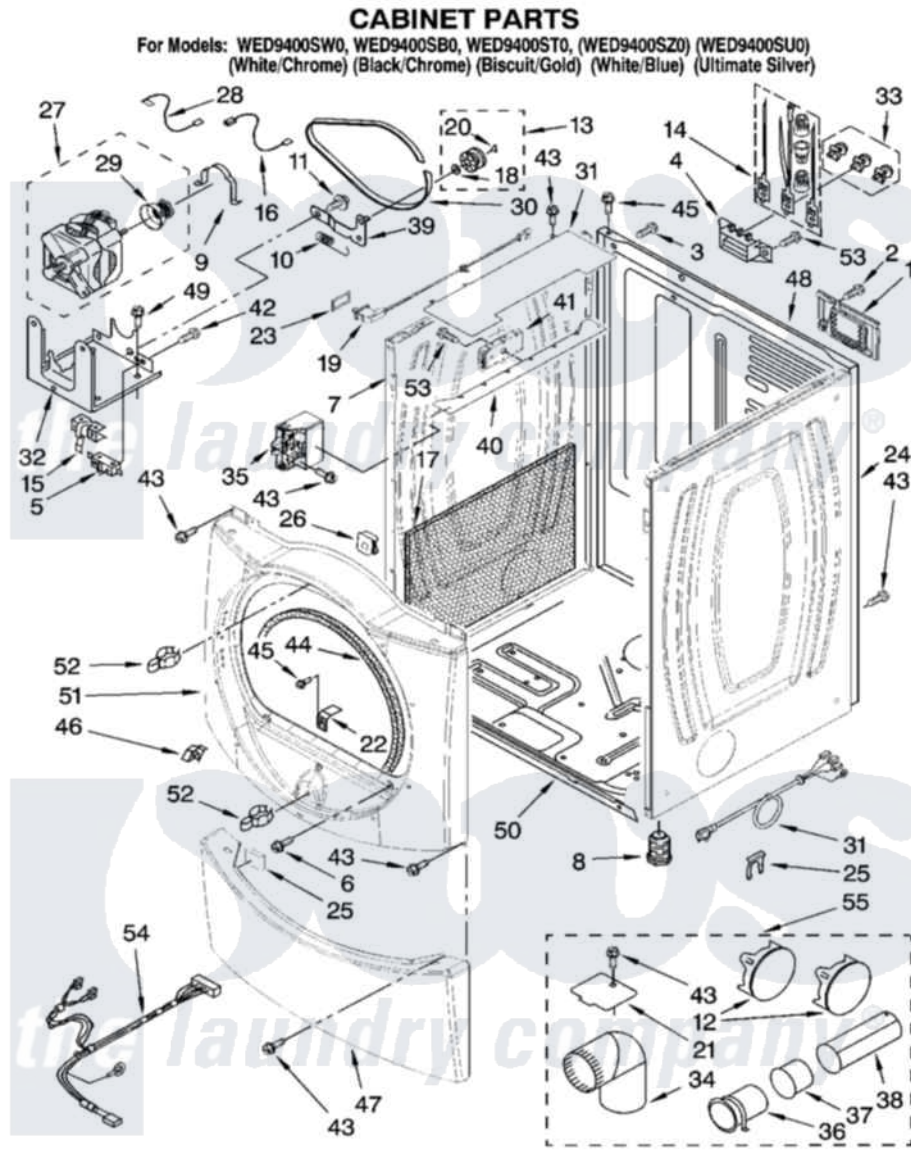

# Whirlpool WED9400SW0 02 - CABINET PARTS

W10116356

3

Whirlpool Residential Whirlpool WED9400SW0 Dryer Parts Parts Diagram 02 - CABINET PARTS  
 Click on the part number to view part

Item	Original Part Number	Replaced By	Status	Part Description
1	8576583	<a href="#">W10119283</a>		Cover, Terminal Block
2	3390814	<a href="#">90767</a>		Screw, 8A X 3/8 HeX Washer Head Tapping
3	697776	<a href="#">4331106</a>		Screw, No.10-32 X 7/16
4	<a href="#">3397659</a>			Block, Terminal
5	3394881	<a href="#">279782</a>		Switch-Lid
6	3357011	<a href="#">308685</a>		Side Trim )
7	W10138989	<a href="#">W10117272</a>		Panel
"	W10138996	<a href="#">W10117282</a>		Panel
"	W10138990	<a href="#">W10117284</a>		Panel
"	W10138995	<a href="#">W10117286</a>		Panel
8	3392100	<a href="#">49621</a>		Feet-Leveling
"	<a href="#">279810</a>			Foot-Optional
9	<a href="#">660658</a>			Clamp, Motor Mounting 343481 685441
10	<a href="#">3387374</a>			Spring, Idler
11	<a href="#">3389420</a>			Retainer-Idler 1/4-20 X 1/16