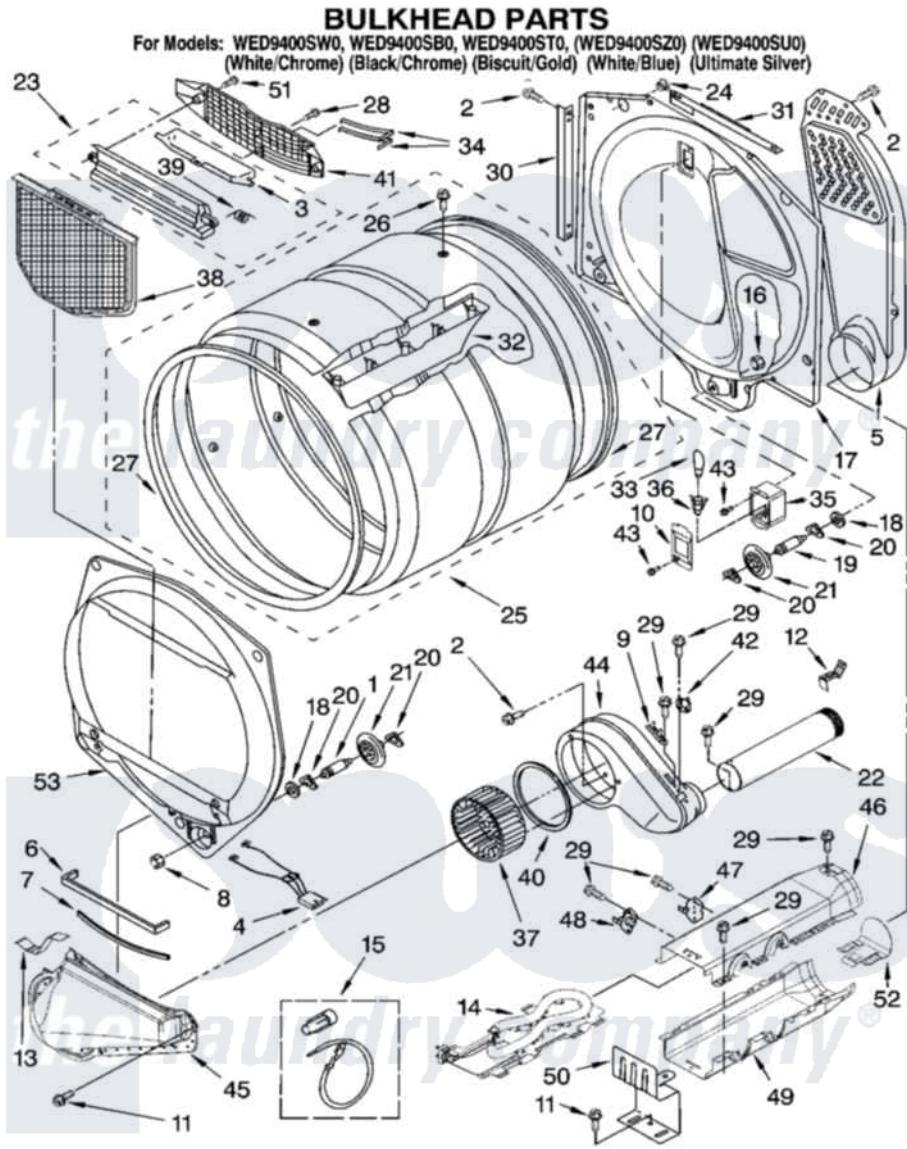

Whirlpool WED9400SW0 03 - BULKHEAD PARTS

W10116356

5

Whirlpool [Residential Whirlpool WED9400SW0 Dryer Parts](#) Parts Diagram 03 - BULKHEAD PARTS
 Click on the part number to view part

Item	Original Part Number	Replaced By	Status	Part Description
1	8575324	W10359271		Shaft, Drum Roller Threads
2	3390647	488729		Screw
3	3394984	8563758		Door, Lint Screen
4	3406653			Harness, Sensor
5	697354	3387911		Duct-Air
6	697813			Seal, Outlet Housing
7	697814	697813		Seal, Outlet Housing
8	3934666	W10080210		Nut, 3/8 X 16
9	3392519			Thermal Limiter
10	3402841	8532165		Lens, Drum Light
11	489463			Screw, 8-18 X 1/16
12	8572105			Retainer, Toe Panel
13	8066208			Clip-Exhaust
14	8544771			Heater Element
15	279457			Wire Kit, Terminal
16	W10001120	W10080190		Nut, 3/8-16