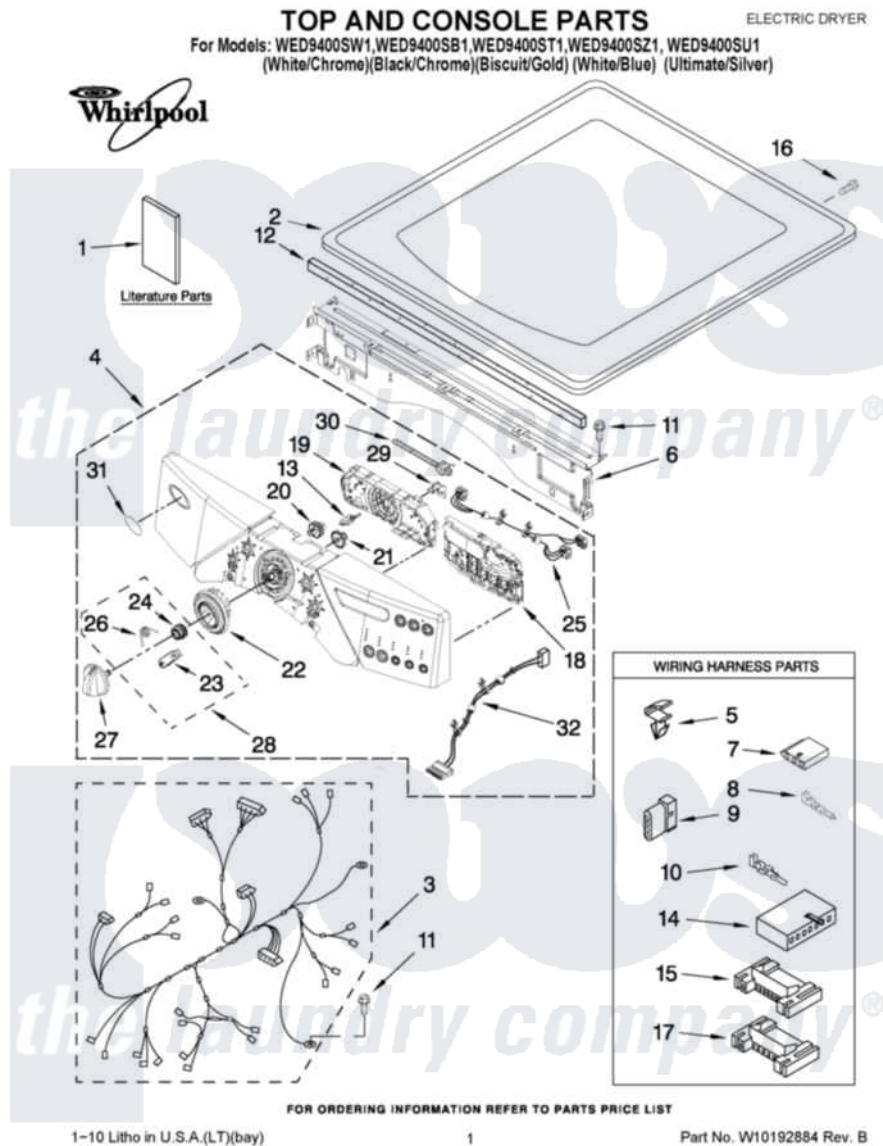

Whirlpool WED9400SW1 01 - TOP AND CONSOLE PARTS

Whirlpool Residential Whirlpool WED9400SW1 Dryer Parts Parts Diagram 01 - TOP AND CONSOLE PARTS
Click on the part number to view part

Item	Original Part Number	Replaced By	Status	Part Description
1	W10224575		Not Available	USE & CARE GUIDE
"	W10198666		Not Available	TECH SHEET
"	W10224585		Not Available	INSTALLATION, INSTRUCTION
2	3980634	W10117263		Top
"	W10192490			Top
"	W10194044			Top
"	W10114785			Top
3	W10111012			Harness, Main
4	W10177295			Panel, Console
"	W10177298			Panel, Console
"	W10177296			Panel, Console
"	W10177299			Panel, Console
"	W10177297			Panel, Console
5	3394427			Clip-Harness
6	W10215656			Bracket, Console
7	353424			Plug, Terminal

8	94614		Terminal
9	3936144		Do-It-Yourself Repair Manuals
10	94613	596797	Terminal
11	3390647	488729	Screw
12	W10112267		Foam-Seal Control Bracket
13	W10030070	W10012480	Kit
14	3936150		Connector, 7-Circuit
15	3395683		Receptacle, Multi-Terminal
16	98139	303776	Screw
17	2203186		Connector, 5-Circuit
18	W10172214	W10294631	Kit
19	W10121375		User Interface
20	W10012430		Encoder, Wheel Kit.
21	W10012440		Retainer-Snap
22	W10012410		Knob, Light Ring
23	W10012810	280230	Encoder, Wheel Kit.
24	W10012460	280230	Encoder, Wheel Kit.
25	W10095960		Harness, Communication
26	W10012820	280230	Encoder, Wheel Kit.
27	W10116702		Knob, Control
"	W10116705		Knob, Control
"	W10116703		Knob, Control
"	W10116706		Knob, Control
"	W10116704		Knob, Control
28	280230		Encoder, Wheel Kit.
29	W10112268		Clip-Harness
30	3391018		Tie Cable
31	W10117943	8303811	Badge, Assembly
32	W10111020		Power Cable, User-Interface