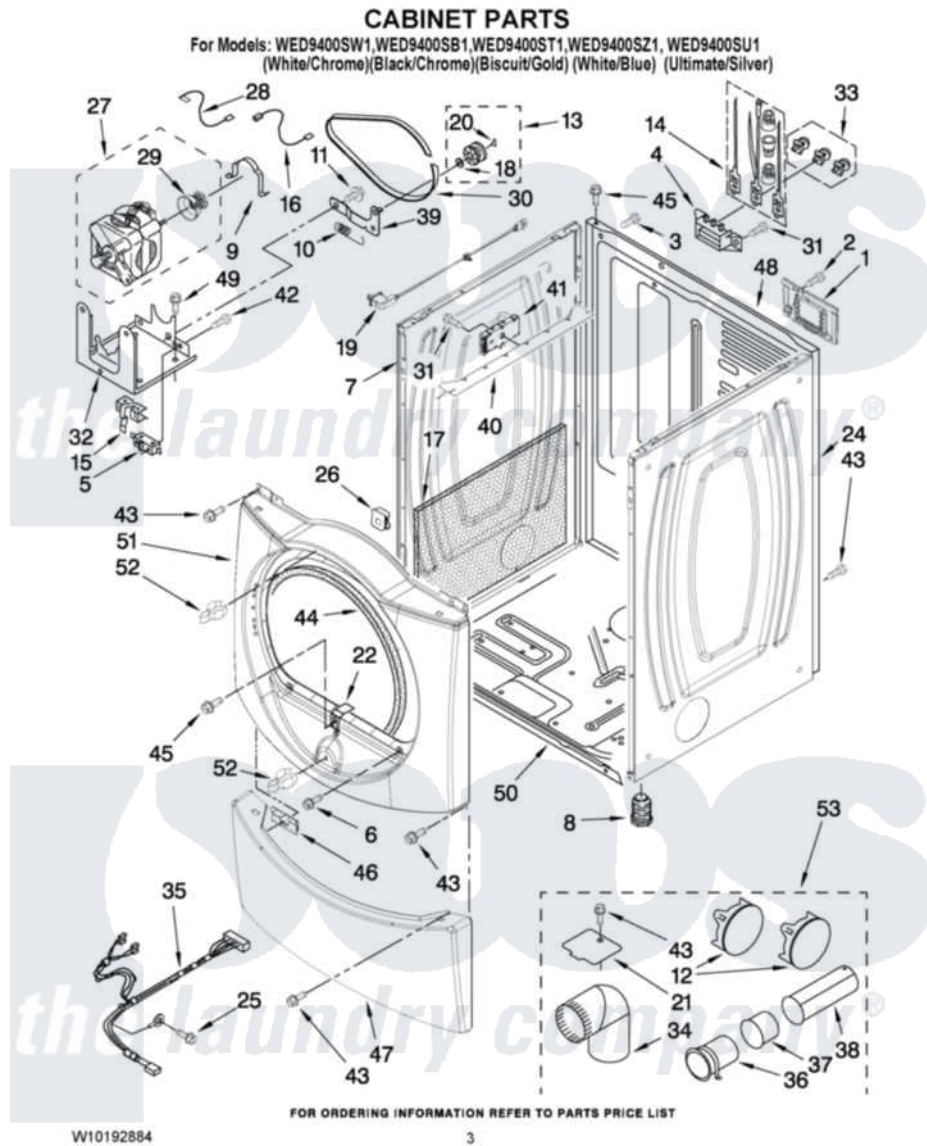

Whirlpool WED9400SW1 02 - CABINET PARTS

Whirlpool Residential Whirlpool WED9400SW1 Dryer Parts Parts Diagram 02 - CABINET PARTS
Click on the part number to view part

Item	Original Part Number	Replaced By	Status	Part Description
1	8576583	W10119283		Cover, Terminal Block
2	3390814	90767		Screw, 8A X 3/8 HeX Washer Head Tapping
3	8533974	4331106		Screw, No.10-32 X 7/16
4	3397659			Block, Terminal
5	3394881	279782		Switch-Lid
6	3357011	308685		Side Trim)
7	W10192435			Panel, Side
"	W10192441			Panel, Side
"	W10192436			Panel, Side
"	W10192440			Panel, Side
8	3392100	49621		Feet-Leveling
NI	279810			Foot-Optional
9	W10121316			Plug, Multivent
10	3387374			Spring, Idler
11	3389420			Retainer-Idler 1/4-20 X 1/16
12	49252			Plug, Multivent