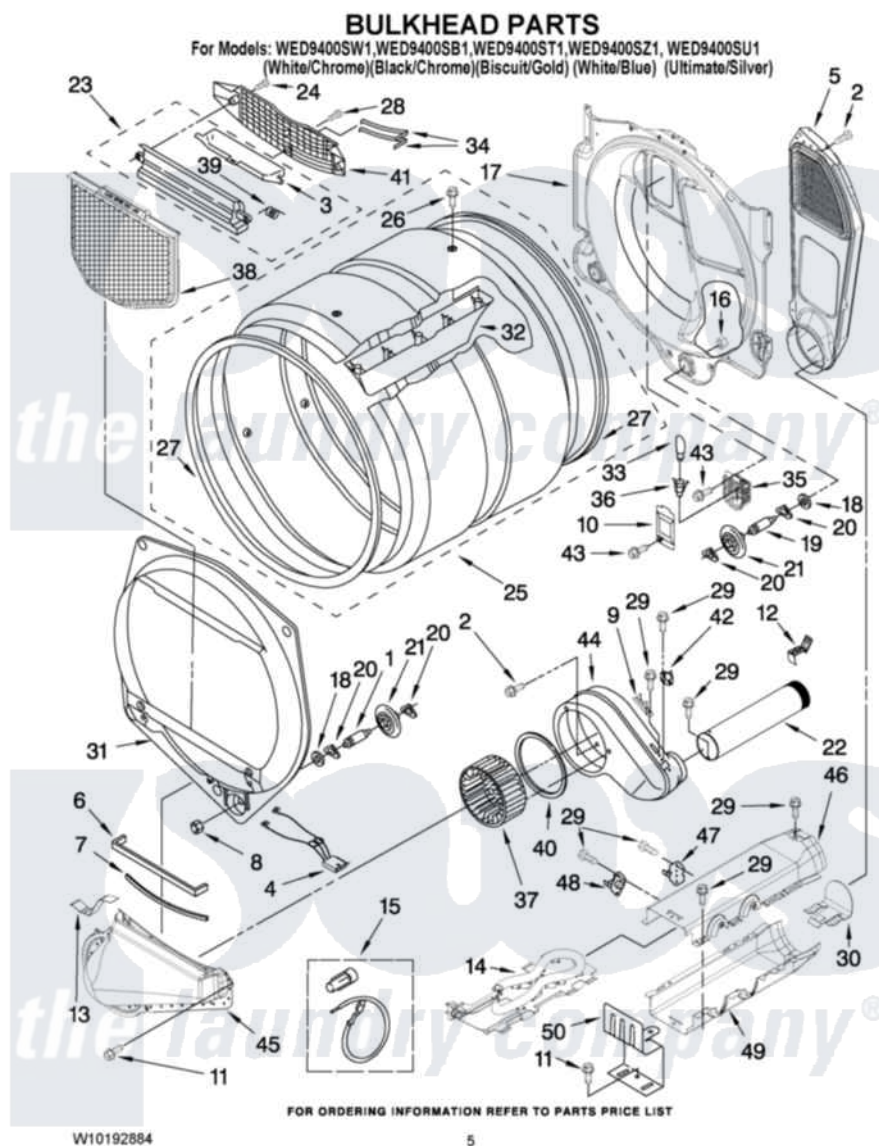

Whirlpool WED9400SW1 03 - BULKHEAD PARTS

Whirlpool Residential Whirlpool WED9400SW1 Dryer Parts Parts Diagram 03 - BULKHEAD PARTS
Click on the part number to view part

Item	Original Part Number	Replaced By	Status	Part Description
1	8575324	W10359271		Shaft, Drum Roller Threads
2	3390647	488729		Screw
3	3394984	8563758		Door, Lint Screen
4	3406653			Harness, Sensor
5	697354	3387911		Duct-Air
6	697813			Seal, Outlet Housing
7	697814	697813		Seal, Outlet Housing
8	3934666	W10080210		Nut, 3/8 X 16
9	3392519			Thermal Limiter
10	3402841	8532165		Lens, Drum Light
11	489463			Screw, 8-18 X 1/16
12	8572105			Retainer, Toe Panel
13	8066208			Clip-Exhaust
14	8544771			Heater Element
15	279457			Wire Kit, Terminal
16	W10001120	W10080190		Nut, 3/8-16

17	W10080170		Bulkhead, Rear
18	3387459	W10080960	Washer, Support
19	8575325	W10359272	Shaft, Roller Drum Threads
20	690997		Washer, Thrust
21	8536973	W10314173	Support
22	8563745	279936	Kit-Exhst
23	3394985	8563755	Housing, Outlet Assembly
24	3387230		Screw, 10-16 X 13/16
25	W10181466		Complete Drum Assembly
26	W10219342		Screw, Baffle Mounting
27	W10166807	280114	Seal
28	695240	488729	Screw
29	8533971	90767	Screw, 8A X 3/8 HeX Washer Head Tapping
30	8544776		Flange, Heater Box
31	8519245	W10136455	Bulkhead
32	697693	W10113136	Baffle, Drum
33	3406124	22002263	Lamp
34	3387223		Electrode, Sensor
35	8578825		Bracket, Drum Light
36	W10136369		Socket, Drum Light Assembly
37	697772		Wheel, Blower
38	W10049370	W10120998	Screen
39	3394986		Spring, Lint Screen Door
40	697770		Seal, Cover Plate Blower Housing
41	8299979		Grill, Outlet Screen Door
42	8577274		Thermostat 295F
43	487909	488729	Screw
44	8544362	W10119255	Housing, Blower
45	8066168	W10128606	Duct-Lint
46	8544769		Housing, Blower Lint Duct Assembly
47	280148		Thermal Cut-Off, Kit
48	8557403		Thermostat 295 F
49	8544770		Housing Slot, Heater Box
50	8066099		Bracket, Heater Box