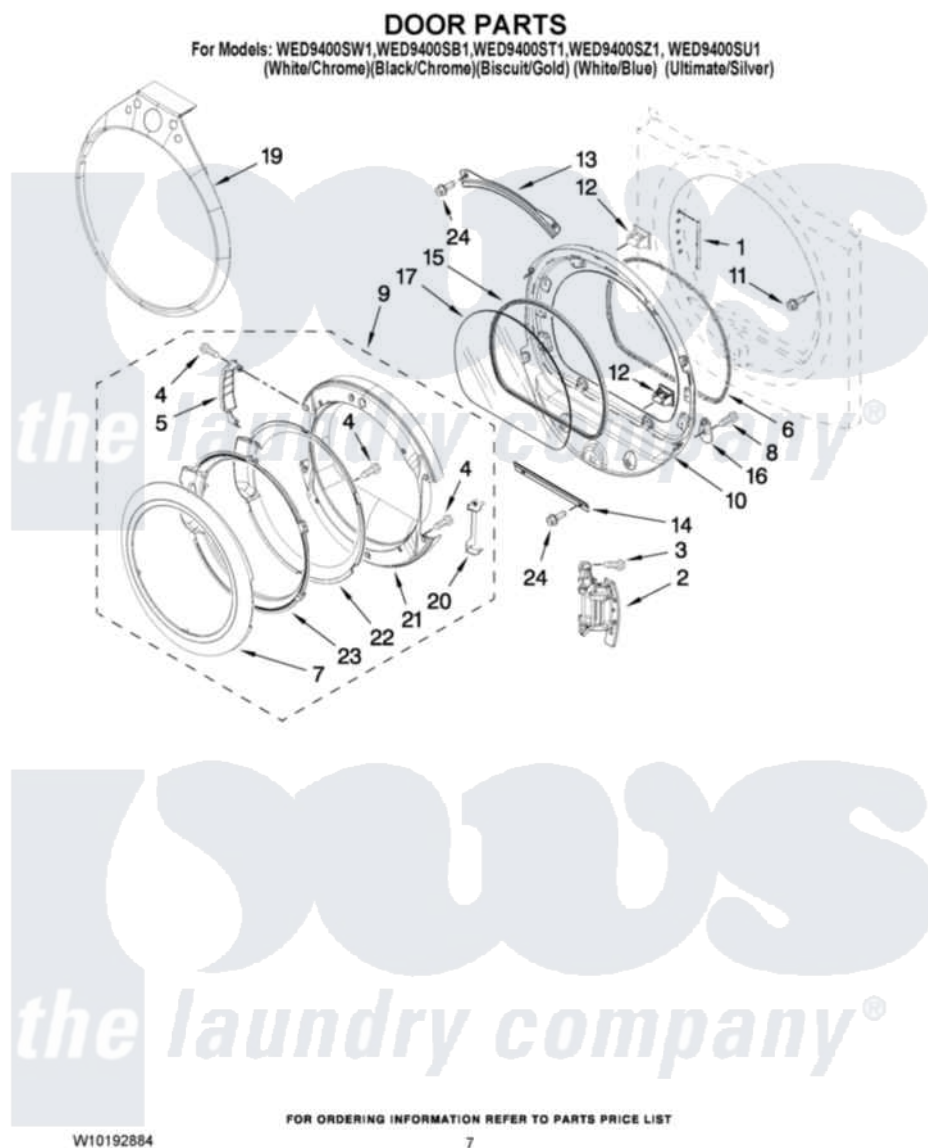

Whirlpool WED9400SW1 04 - DOOR PARTS

Whirlpool [Residential Whirlpool WED9400SW1 Dryer Parts](#) Parts Diagram 04 - DOOR PARTS
 Click on the part number to view part

Item	Original Part Number	Replaced By	Status	Part Description
1	W10085210			Label-Hinge Hole Cover Front Panel
2	W10139920			Door Hinge Assembly
3	W10159996			Screw, 10-24 X 25/64
4	9742177			Screw, 8-18 X .625
5	W10180119			Cover-Hinge, Stationary Cover Hinge
"	W10181197			Cover Hinge
6	W10139457			Seal-Door Handle, Ring Door
7	8579502			Handle, Door
"	8579503			HANdle-Ring And Pad Assembly
"	8579496			HANdle, Ring And Pad Assembly
8	3400224			Screw, 1/4-20 X 3/8
9	W10180115			Door Assembly
"	W10180116			Door Assembly
"	W10180112			Door Assembly

10	8578229		Door Assembly
11	355515		Screw, 8-18 X 11/16
12	690081	279570	Latch
13	8519356		Retainer-Window
14	8519354		Retainer-Window
15	8579662		Gasket, Window
16	W10048910		Screw-Plug
17	8566254		Glass-Window
19	W10180492		Tear-Drop Trim And Clip Assembly
"	W10180496		Tear-Drop Trim And Clip Assembly
"	W10180497		Tear-Drop Trim And Clip Assembly
"	W10180494		Tear-Drop Trim And Clip Assembly
"	W10180498		Tear-Drop Trim And Clip Assembly
20	W10180120		Shield, Door
21	W10180118		Door, Intermediate
22	W10180117		Door Mask
23	8578155		Door Screen
24	3393258	3373329D	Screw