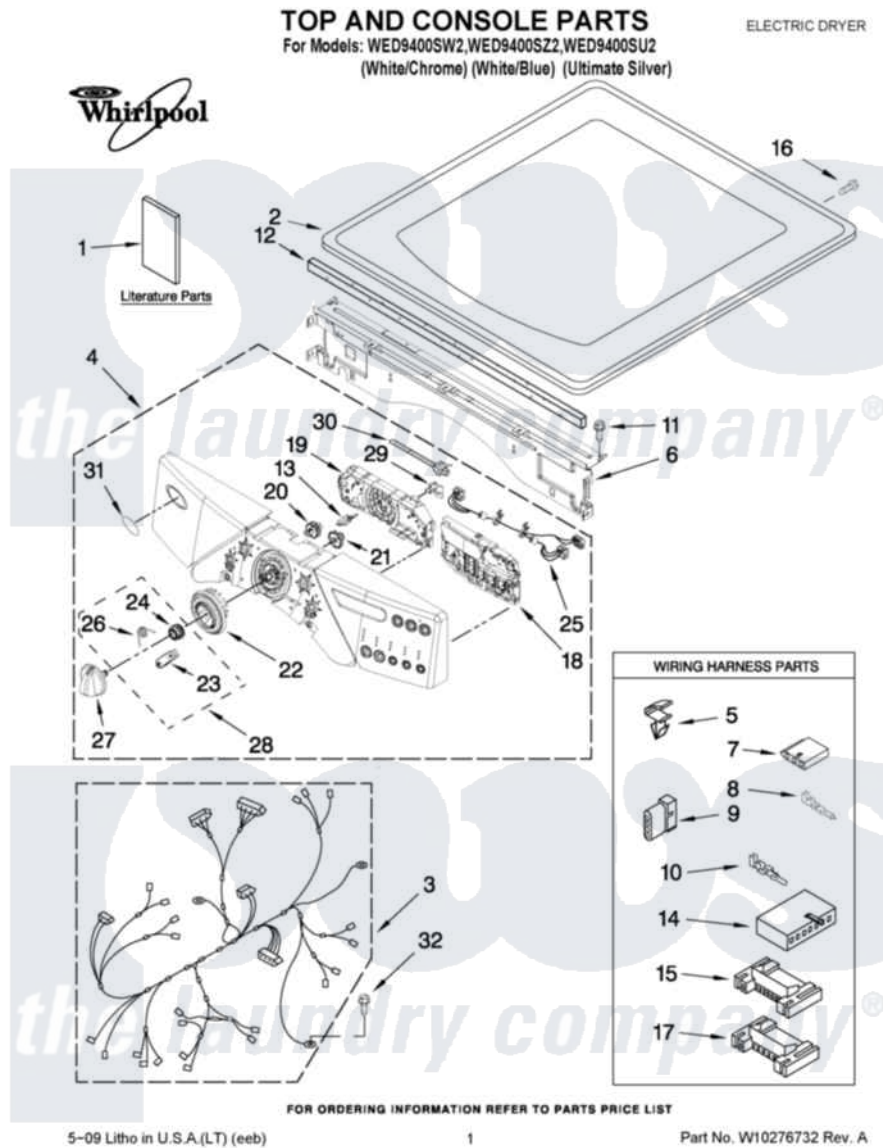

# Whirlpool WED9400SW2 01 - TOP AND CONSOLE PARTS

Whirlpool [Residential Whirlpool WED9400SW2 Dryer Parts](#) Parts Diagram 01 - TOP AND CONSOLE PARTS  
Click on the part number to view part

Item	Original Part Number	Replaced By	Status	Part Description
1	W10224575		Not Available	USE & CARE GUIDE
"	W10258368		Not Available	TECH SHEET
"	W10255468		Not Available	INSTALLATION, DIAGNOSTIC GUIDE
2	3980634	<a href="#">W10117263</a>		Top
"	<a href="#">W10114785</a>			Top
3	<a href="#">W10111063</a>			Harness, Main
4	<a href="#">W10246730</a>			Panel, Console And 31)
"	<a href="#">W10246731</a>			Panel, Console And 31)
"	<a href="#">W10246729</a>			Panel, Console And 31)
5	<a href="#">3394427</a>			Clip-Harness
6	<a href="#">W10215656</a>			Bracket, Console
7	<a href="#">353424</a>			Plug, Terminal
8	<a href="#">94614</a>			Terminal
9	<a href="#">3936144</a>			Do-It-Yourself Repair Manuals
10	94613	<a href="#">596797</a>		Terminal
11	3390647	<a href="#">488729</a>		Screw