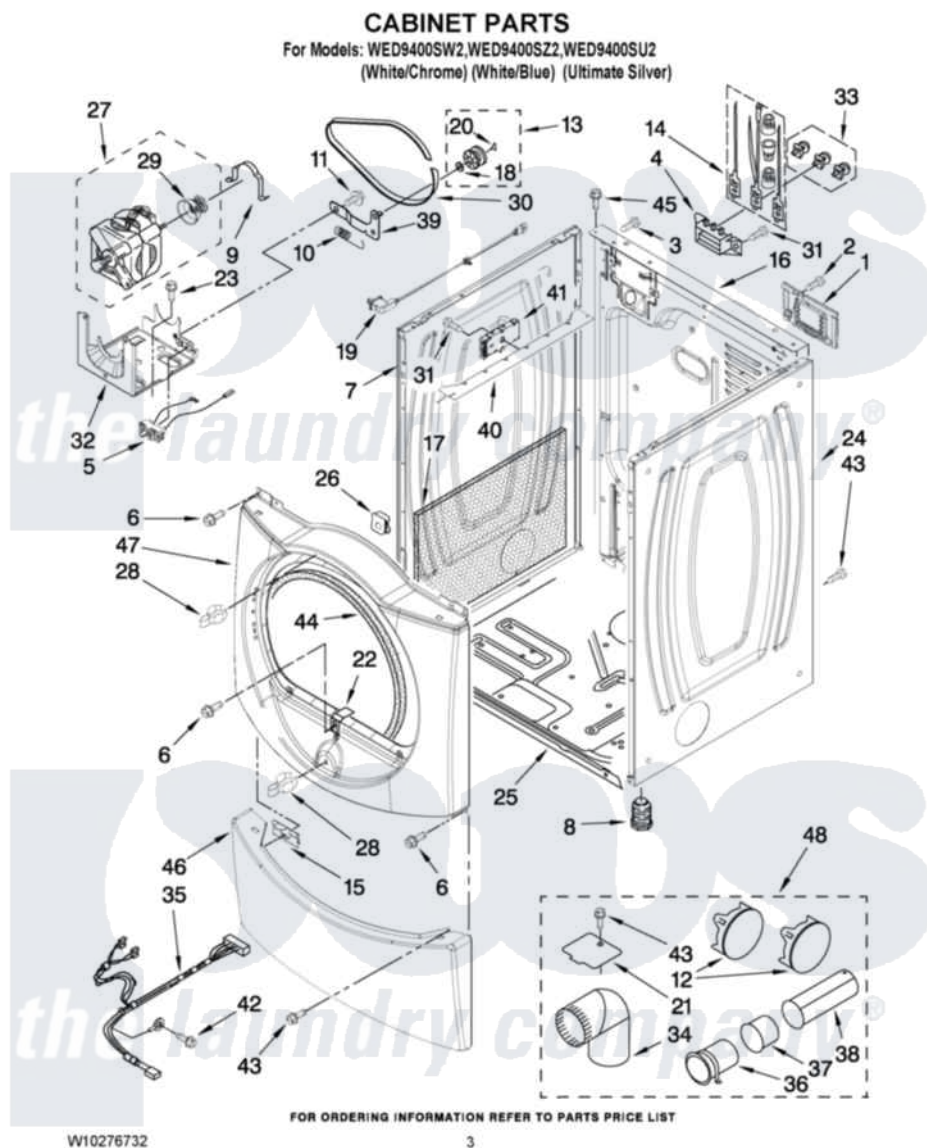

Whirlpool WED9400SW2 02 - CABINET PARTS

Whirlpool Residential Whirlpool WED9400SW2 Dryer Parts Parts Diagram 02 - CABINET PARTS
Click on the part number to view part

Item	Original Part Number	Replaced By	Status	Part Description
1	8576583	W10119283		Cover, Terminal Block
2	3390814	90767		Screw, 8A X 3/8 HeX Washer Head Tapping
3	8533974	4331106		Screw, No.10-32 X 7/16
4	3397659			Block, Terminal
5	W10246525	W10314253		Switch, Assembly Broken Belt
6	3357011	308685		Side Trim)
7	W10192435			Panel, Side
"	W10192440			Panel, Side
8	3392100	49621		Feet-Leveling
"	279810			Foot-Optional
9	W10121316			Plug, Multivent
10	3387374			Spring, Idler
11	3389420			Retainer-Idler 1/4-20 X 1/16
12	49252			Plug, Multivent
"	8579115	W10117271		Top
13	3388672	279640		Pulley-ldr

14	279318		Terminal Tinned And Brass Panel
15	8519459		Clip, Toe Panel
16	W10180481	280036	Panel-Rear
17	W10123956		Dampening Panel
18	W10121334		Washer, Thrust
19	W10128087	W10318609	Switch, Assembly Door
20	690997		Washer, Thrust
21	8066115	3394331	Plate Cover
22	8529053		Ramp, Door Door Switch
23	343641	681414	Screw, 10AB X 1/2
24	W10192446		Panel, Side
"	W10192451		Panel, Side
25	W10273475		Base, Cabinet
26	62825		Clip-S Type Control Board
27	8538263	279787	Motor-Drve
28	696144	279570	Latch
29	8578220		Pulley, Motor
30	3387610	661570	Belt
31	90767		Screw, 8A X 3/8 HeX Washer Head Tapping
32	W10242878		Bracket, Motor Mounting
33	279393		Terminal Block Screw Kit
34	49026		4" - 90° Elbow
35	W10242904		Harness, Digital Interface
36	8563747		Exhaust Pipe Medium Pipe
37	8563750		Exhaust Pipe
38	8563749		Exhaust Pipe
39	3388674	W10118756	Idler Bracket
40	8563727		Bracket, Control
41	W10174745		Board, Control
42	693995		Screw, Hex Head
43	3390647	488729	Screw
44	3387242		Seal, Front Panel
45	3393008	308685	Side Trim)
46	W10246269		Panel, Toe
"	W10246275		Panel, Toe
47	W10180423		Front Panel
"	W10180429		Front Panel
48	279818	W10470674	Dryer Exhaust Kit