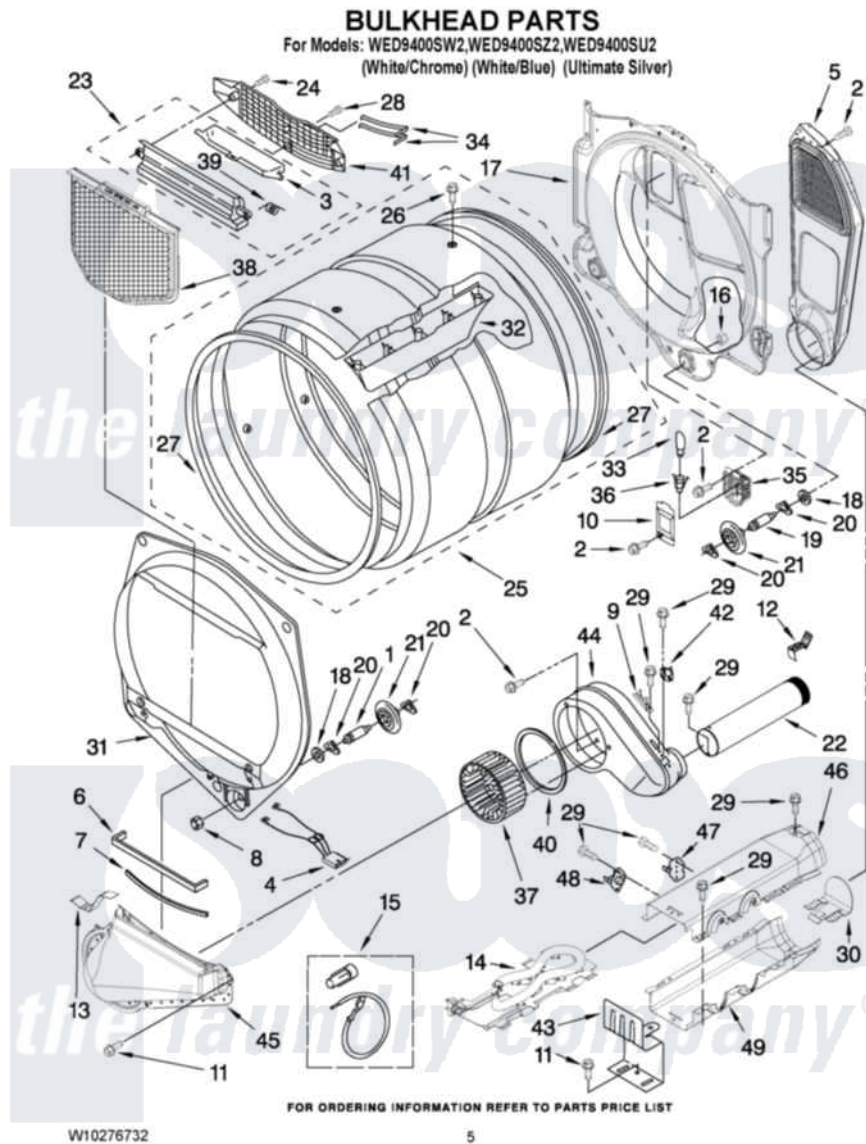

# Whirlpool WED9400SW2 03 - BULKHEAD PARTS

Whirlpool Residential Whirlpool WED9400SW2 Dryer Parts Parts Diagram 03 - BULKHEAD PARTS  
Click on the part number to view part

Item	Original Part Number	Replaced By	Status	Part Description
1	8575324	<a href="#">W10359271</a>		Shaft, Drum Roller Threads
2	3390647	<a href="#">488729</a>		Screw
3	3394984	<a href="#">8563758</a>		Door, Lint Screen
4	<a href="#">3406653</a>			Harness, Sensor
5	697354	<a href="#">3387911</a>		Duct-Air
6	<a href="#">697813</a>			Seal, Outlet Housing
7	697814	<a href="#">697813</a>		Seal, Outlet Housing
8	3934666	<a href="#">W10080210</a>		Nut, 3/8 X 16
9	<a href="#">3392519</a>			Thermal Limiter
10	3402841	<a href="#">8532165</a>		Lens, Drum Light
11	<a href="#">489463</a>			Screw, 8-18 X 1/16
12	<a href="#">8572105</a>			Retainer, Toe Panel
13	<a href="#">8066208</a>			Clip-Exhaust
14	<a href="#">8544771</a>			Heater Element
15	<a href="#">279457</a>			Wire Kit, Terminal
16	W10001120	<a href="#">W10080190</a>		Nut, 3/8-16