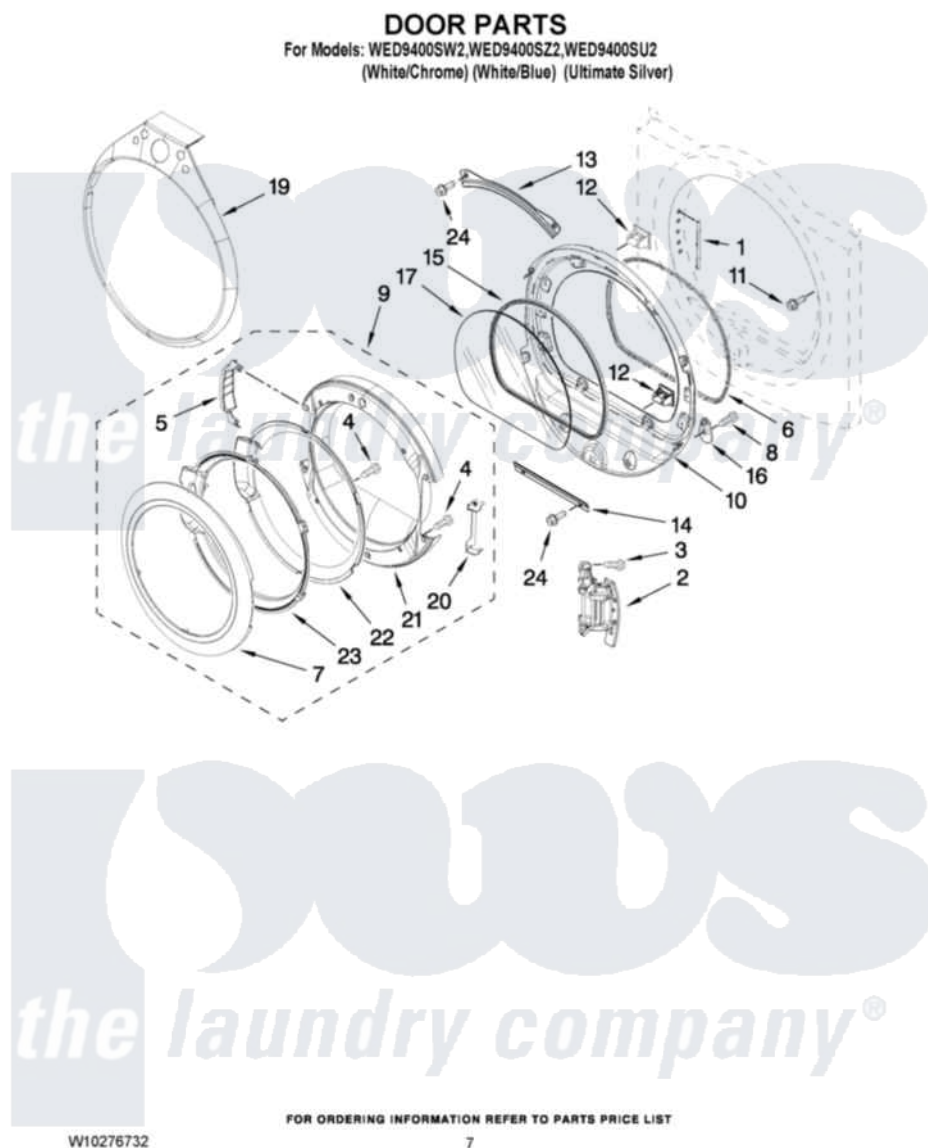

Whirlpool WED9400SW2 04 - DOOR PARTS

Whirlpool [Residential Whirlpool WED9400SW2 Dryer Parts](#) Parts Diagram 04 - DOOR PARTS
Click on the part number to view part

Item	Original Part Number	Replaced By	Status	Part Description
1	W10085210			Label-Hinge Hole Cover Front Panel
"	W10085230			Label, Hinge Hole Cover
2	W10139920			Door Hinge Assembly
3	W10159996			Screw, 10-24 X 25/64
4	9742177			Screw, 8-18 X .625
5	W10180119			Cover-Hinge, Stationary Cover Hinge
NI	W10181197			Cover Hinge
6	W10139457			Seal-Door Handle, Ring Door
7	8579502			Handle, Door
"	8579496			HAnDle, Ring And Pad Assembly
8	3393008	308685		Side Trim)
9	W10180115			Door Assembly
"	W10180112			Door Assembly
10	8578229			Door Assembly

11	355515		Screw, 8-18 X 11/16
12	690081	279570	Latch
13	8519356		Retainer-Window
14	8519354		Retainer-Window
15	8579662		Gasket, Window
16	W10048910		Screw-Plug
17	8566254		Glass-Window
19	W10180492		Tear-Drop Trim And Clip Assembly
"	W10180494		Tear-Drop Trim And Clip Assembly
"	W10180498		Tear-Drop Trim And Clip Assembly
20	W10180120		Shield, Door
21	W10180118		Door, Intermediate
22	W10180117		Door Mask
23	8578155		Door Screen
24	3393258	3373329D	Screw