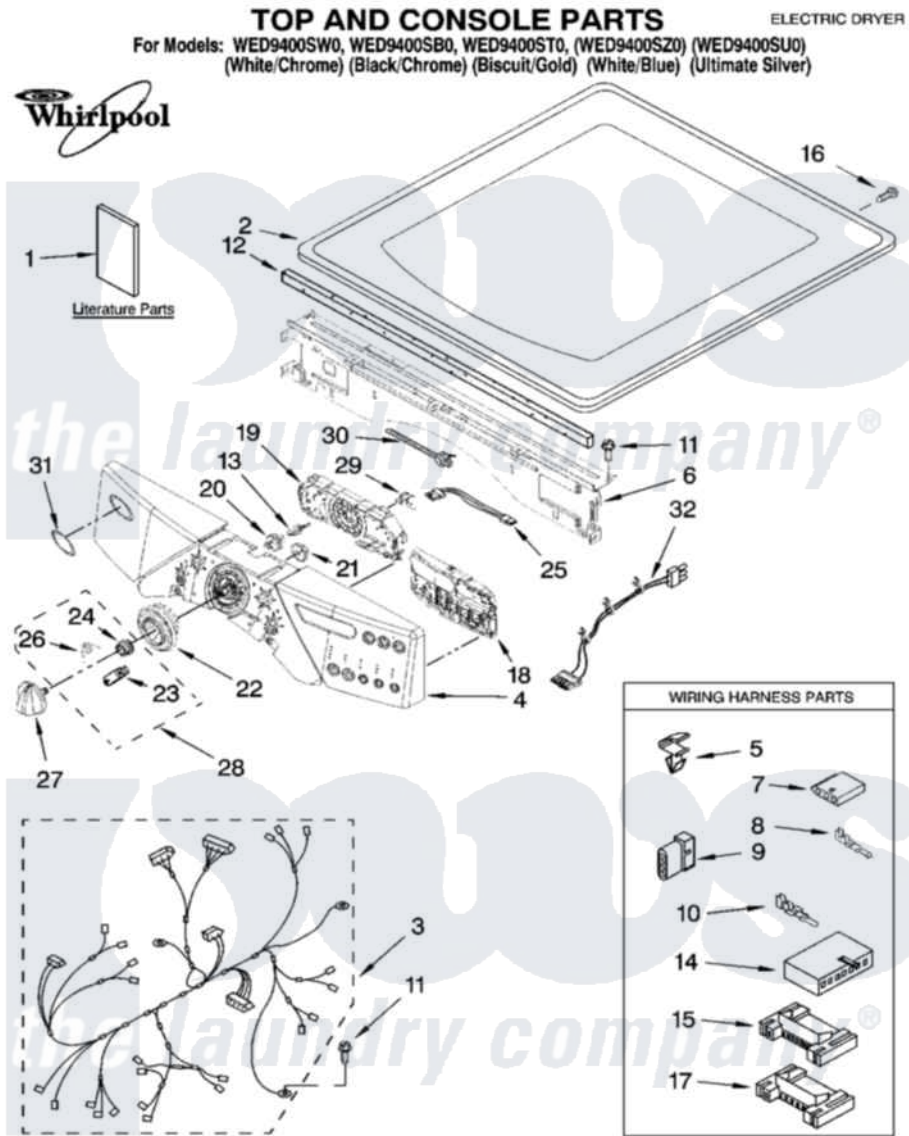

Whirlpool WED9400SZ0 01 - TOP AND CONSOLE PARTS

Whirlpool Residential Whirlpool WED9400SZ0 Dryer Parts Parts Diagram 01 - TOP AND CONSOLE PARTS
 Click on the part number to view part

Item	Original Part Number	Replaced By	Status	Part Description
1	W10110850		Not Available	Use & Care Guide
"	W10110638		Not Available	Tech Sheet
"	W10111226		Not Available	Guide, Quick Start
2	8565021			Top
"	8579997	W10192490		Top
"	8519252	3979307		Top
"	W10114785			Top
3	8579739			Harness, Main
4	W10116695			Panel, Console
"	W10116698			Panel, Console
"	W10116696			Panel, Console
"	W10116699			Panel, Console
"	W10116697			Panel, Console
5	3394427			Clip-Harness
6	W10006840	W10215656		Bracket, Console
7	353424			Plug, Terminal

8	94614		Terminal
9	3936144		Do-It-Yourself Repair Manuals
10	94613	596797	Terminal
11	3390647	488729	Screw
12	W10112267		Foam-Seal Control Bracket
13	W10030070	W10012480	Kit
14	3936150		Connector, 7-Circuit
15	3395683		Receptacle, Multi-Terminal
16	8281225		Screw, 8-18 X 1/2
17	2203186		Connector, 5-Circuit
18	W10031430	W10294629	Kit
19	W10121375		User Interface
20	W10012430		Encoder, Wheel Kit.
21	W10012440		Retainer-Snap
22	W10012410		Knob, Light Ring
23	W10012810	280230	Encoder, Wheel Kit.
24	W10012460	280230	Encoder, Wheel Kit.
25	W10095960		Harness, Communication
26	W10012820	280230	Encoder, Wheel Kit.
27	W10116702		Knob, Control
"	W10116705		Knob, Control
"	W10116703		Knob, Control
"	W10116706		Knob, Control
"	W10116704		Knob, Control
28	280230		Encoder, Wheel Kit.
29	W10112268		Clip-Harness
30	3391018		Tie Cable
31	W10117943	8303811	Badge, Assembly
32	W10110976		Cube, Cable