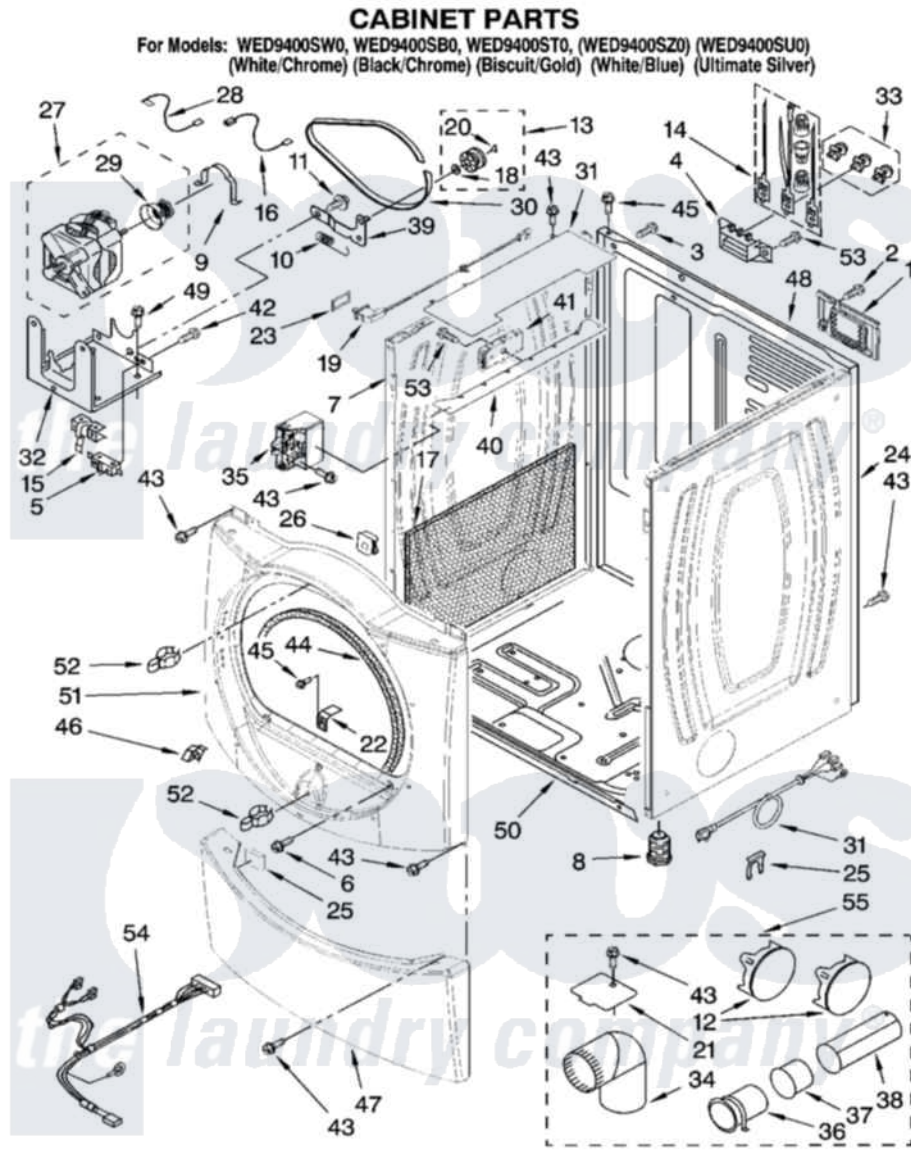

Whirlpool WED9400SZ0 02 - CABINET PARTS

W10116356

3

Whirlpool [Residential Whirlpool WED9400SZ0 Dryer Parts](#) Parts Diagram 02 - CABINET PARTS
 Click on the part number to view part

Item	Original Part Number	Replaced By	Status	Part Description
1	8576583	W10119283		Cover, Terminal Block
2	3390814	90767		Screw, 8A X 3/8 HeX Washer Head Tapping
3	697776	4331106		Screw, No.10-32 X 7/16
4	3397659			Block, Terminal
5	3394881	279782		Switch-Lid
6	3357011	308685		Side Trim)
7	W10138989	W10117272		Panel
"	W10138996	W10117282		Panel
"	W10138990	W10117284		Panel
"	W10138995	W10117286		Panel
8	3392100	49621		Feet-Leveling
"	279810			Foot-Optional
9	660658			Clamp, Motor Mounting 343481 685441
10	3387374			Spring, Idler
11	3389420			Retainer-Idler 1/4-20 X 1/16