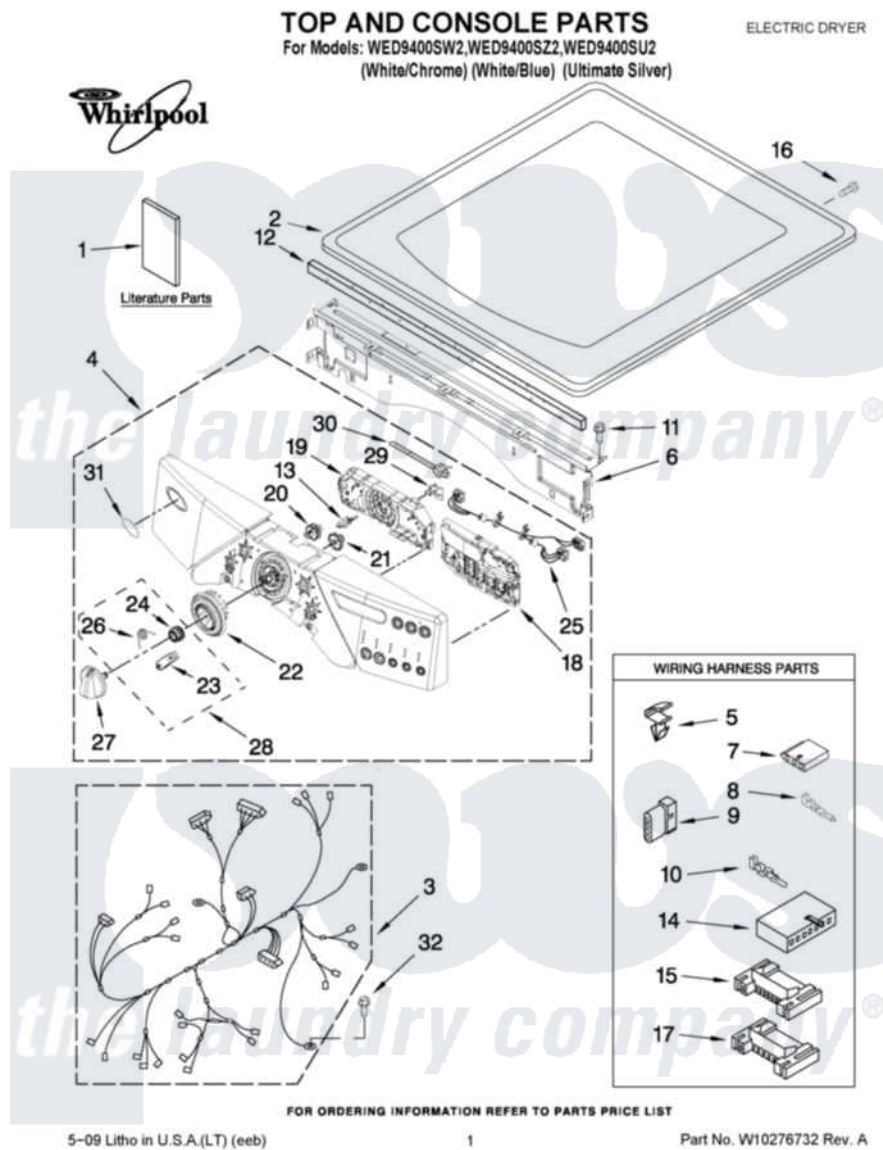

Whirlpool WED9400SZ2 01 - TOP AND CONSOLE PARTS

Whirlpool [Residential Whirlpool WED9400SZ2 Dryer Parts](#) Parts Diagram 01 - TOP AND CONSOLE PARTS
 Click on the part number to view part

Item	Original Part Number	Replaced By	Status	Part Description
1	W10224575		Not Available	USE & CARE GUIDE
"	W10258368		Not Available	TECH SHEET
"	W10255468		Not Available	INSTALLATION, DIAGNOSTIC GUIDE
2	3980634	W10117263		Top
"	W10114785			Top
3	W10111063			Harness, Main
4	W10246730			Panel, Console And 31)
"	W10246731			Panel, Console And 31)
"	W10246729			Panel, Console And 31)
5	3394427			Clip-Harness
6	W10215656			Bracket, Console
7	353424			Plug, Terminal
8	94614			Terminal
9	3936144			Do-It-Yourself Repair Manuals
10	94613	596797		Terminal
11	3390647	488729		Screw

12	W10112267		Foam-Seal Control Bracket
13	W10030070	W10012480	Kit
14	3936150		Connector, 7-Circuit
15	3395683		Receptacle, Multi-Terminal
16	98139	303776	Screw
17	2203186		Connector, 5-Circuit
18	W10246782	W10294634	Kit
19	W10121375		User Interface
20	W10012430		Encoder, Wheel Kit.
21	W10012440		Retainer-Snap
22	W10012410		Knob, Light Ring
23	W10012810	280230	Encoder, Wheel Kit.
24	W10012460	280230	Encoder, Wheel Kit.
25	W10242906		Harness, Communication
26	W10012820	280230	Encoder, Wheel Kit.
27	W10116702		Knob, Control
"	W10116706		Knob, Control
"	W10116704		Knob, Control
28	280230		Encoder, Wheel Kit.
29	W10112268		Clip-Harness
30	3391018		Tie Cable
31	W10117943	8303811	Badge, Assembly
32	693995		Screw, Hex Head