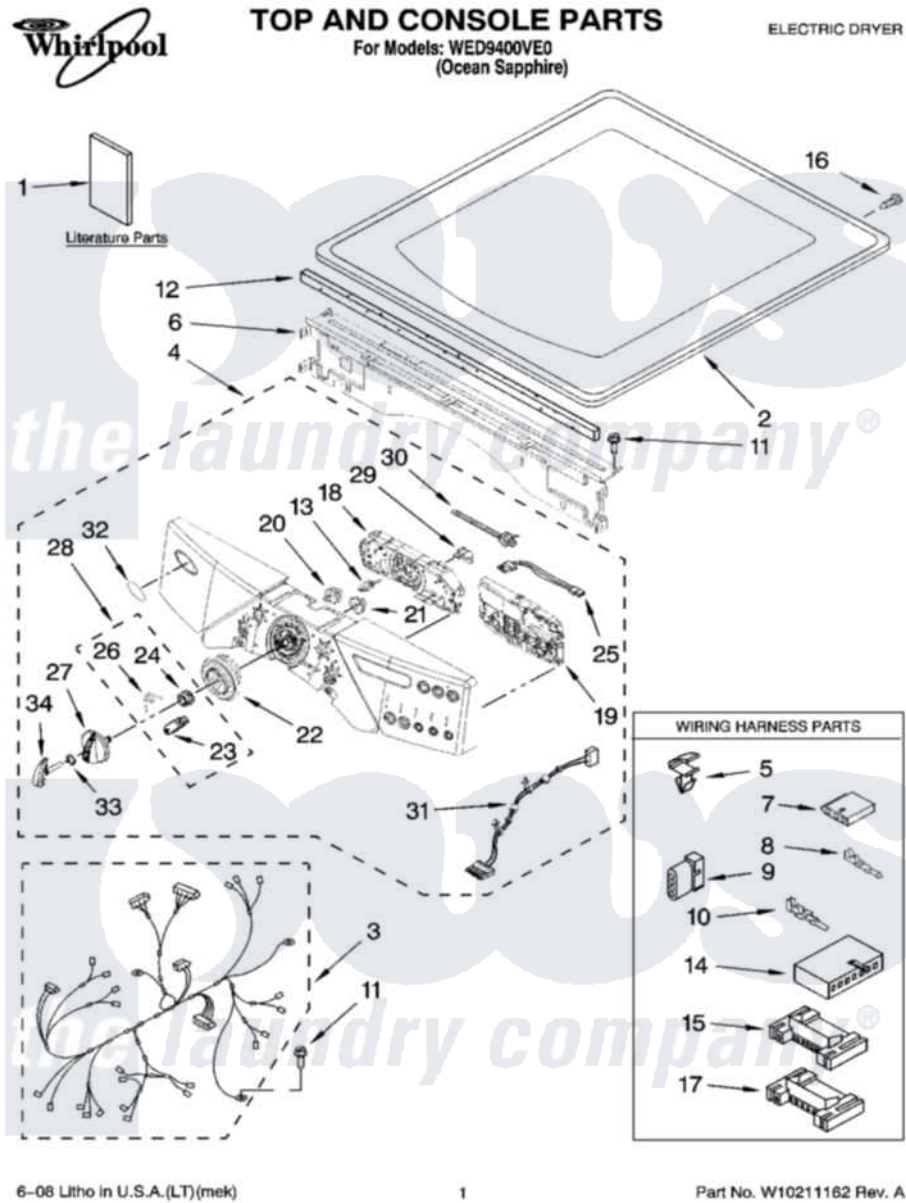

Whirlpool WED9400VE0 01 - TOP AND CONSOLE PARTS

6-06 Litho in U.S.A.(LT)(mek)

1

Part No. W10211162 Rev. A

[Whirlpool Residential Whirlpool WED9400VE0 Dryer Parts](#) Parts Diagram 01 - TOP AND CONSOLE PARTS
 Click on the part number to view part

Item	Original Part Number	Replaced By	Status	Part Description
1	W10182361		Not Available	Use & Care Guide
"	W10177459		Not Available	Tech Sheet
"	W10134980		Not Available	Installation, Diagonostic Guide
"	W10111226		Not Available	Guide, Quick Start
2	W10144446			Top
3	W10111012			Harness, Main
4	W10191973			Panel, Console
5	3394427			Clip-Harness
6	W10006840	W10215656		Bracket, Console
7	353424			Plug, Terminal
8	94614			Terminal
9	3936144			Do-It-Yourself Repair Manuals
10	94613	596797		Terminal
11	3390647	488729		Screw
12	W10112267			Foam-Seal Control Bracket
13	W10030070	W10012480		Kit

14	3936150		Connector, 7-Circuit
15	3395683		Receptacle, Multi-Terminal
16	98139	303776	Screw
17	2203186		Connector, 5-Circuit
18	W10121375		User Interface
19	W10172214	W10294631	Kit
20	W10012430		Encoder, Wheel Kit.
21	W10012440		Retainer-Snap
22	W10012410		Knob, Light Ring
23	W10012810	280230	Encoder, Wheel Kit.
24	W10012450	280230	Encoder, Wheel Kit.
25	W10095960		Harness, Communication
26	W10012820	280230	Encoder, Wheel Kit.
27	W10116704		Knob, Control
28	280230		Encoder, Wheel Kit.
29	W10112268		Clip-Harness
30	3391018		Tie Cable
31	W10111020		Power Cable, User-Interface
32	W10117943	8303811	Badge, Assembly
33	W10012830		Knob, O-Ring
34	W10029940		Cap, Knob