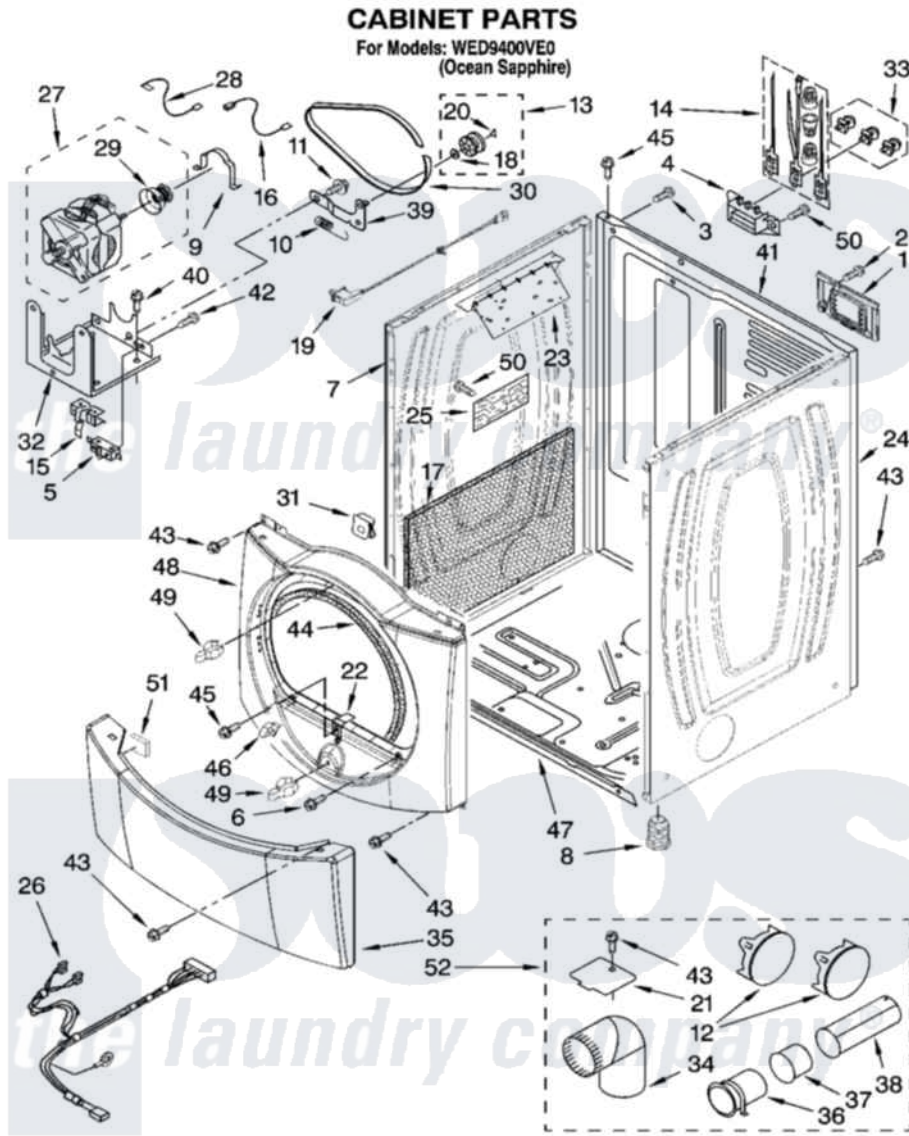

Whirlpool WED9400VE0 02 - CABINET PARTS

W10211162

3

Whirlpool [Residential Whirlpool WED9400VE0 Dryer Parts](#) Parts Diagram 02 - CABINET PARTS

[Click on the part number to view part](#)

Item	Original Part Number	Replaced By	Status	Part Description
1	8576583	W10119283		Cover, Terminal Block
2	3390814	90767		Screw, 8A X 3/8 HeX Washer Head Tapping
3	8533974	4331106		Screw, No.10-32 X 7/16
4	3397659			Block, Terminal
5	3394881	279782		Switch-Lid
6	3357011	308685		Side Trim)
7	W10192445			Panel, Side
8	3392100	49621		Feet-Leveling
"	279810			Foot-Optional
9	660658			Clamp, Motor Mounting 343481 685441
10	3387374			Spring, Idler
11	3389420			Retainer-Idler 1/4-20 X 1/16
12	W10151499	W10404617		Plug, Multivalent
13	3388672	279640		Pulley-ldr
14	279218			Terminal Tinned And Brass