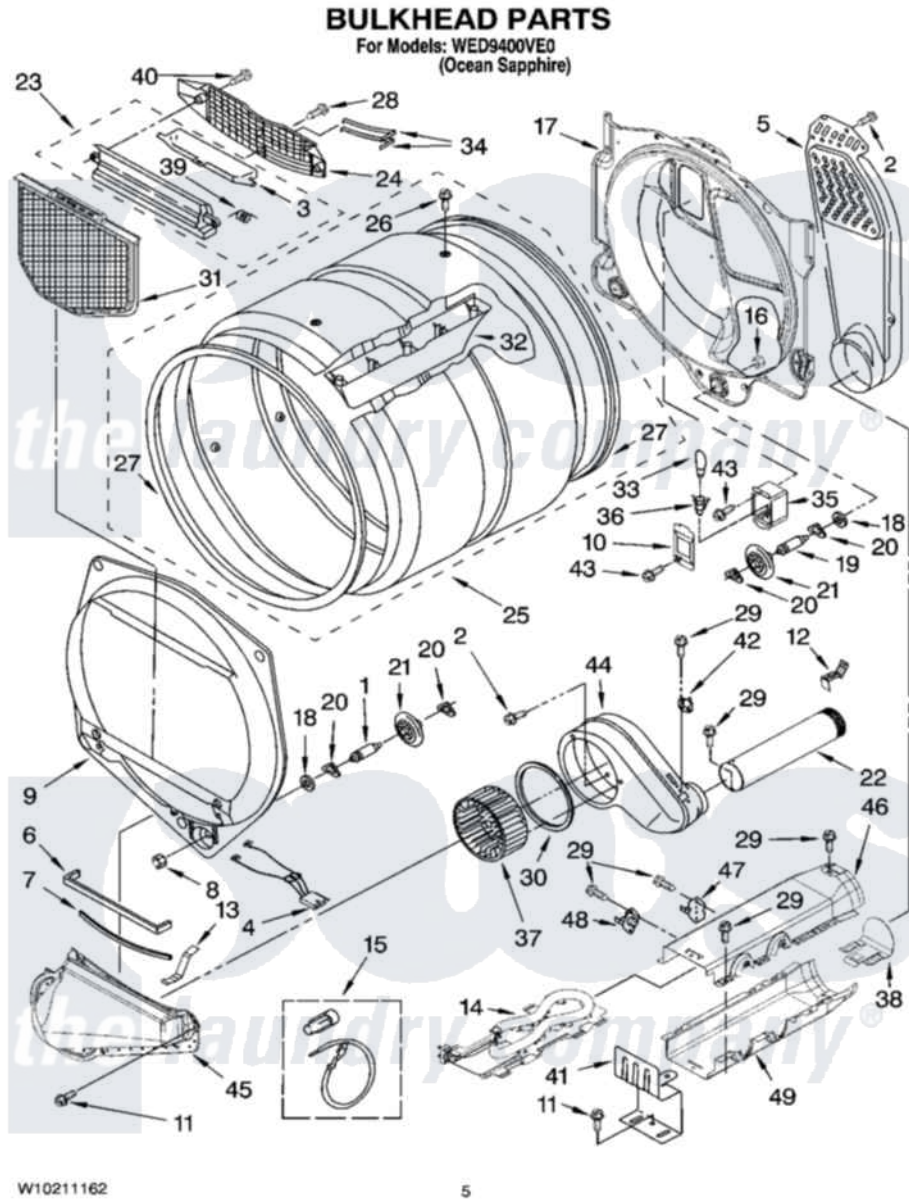

Whirlpool WED9400VE0 03 - BULKHEAD PARTS

Whirlpool Residential Whirlpool WED9400VE0 Dryer Parts Parts Diagram 03 - BULKHEAD PARTS
Click on the part number to view part

Item	Original Part Number	Replaced By	Status	Part Description
1	8575324	W10359271		Shaft, Drum Roller Threads
2	3390647	488729		Screw
3	3394984	8563758		Door, Lint Screen
4	3406653			Harness, Sensor
5	697354	3387911		Duct-Air
6	697813			Seal, Outlet Housing
7	697814	697813		Seal, Outlet Housing
8	3934666	W10080210		Nut, 3/8 X 16
9	8519245	W10136455		Bulkhead
10	3402841	8532165		Lens, Drum Light
11	489463			Screw, 8-18 X 1/16
12	8572105			Retainer, Toe Panel
13	8066208			Clip-Exhaust
14	8544771			Heater Element
15	279457			Wire Kit, Terminal
16	W10001120	W10080190		Nut, 3/8-16

17	W10080170		Bulkhead, Rear
18	3387459	W10080960	Washer, Support
19	8575325	W10359272	Shaft, Roller Drum Threads
20	690997		Washer, Thrust
21	8536973	W10314173	Support
22	8563745	279936	Kit-Exhst
23	3394985	8563755	Housing, Outlet Assembly
24	8299979		Grill, Outlet Screen Door
25	W10181466		Complete Drum Assembly
26	W10109200		Screw, Baffle Mounting
27	W10166807	280114	Seal
28	695240	488729	Screw
29	8533971	90767	Screw, 8A X 3/8 HeX Washer Head Tapping
30	697770		Seal, Cover Plate Blower Housing
31	W10049370	W10120998	Screen
32	697693	W10113136	Baffle, Drum
33	3406124	22002263	Lamp
34	3387223		Electrode, Sensor
35	8578825		Bracket, Drum Light
36	W10136369		Socket, Drum Light Assembly
37	697772		Wheel, Blower
38	8544776		Flange, Heater Box
39	3394986		Spring, Lint Screen Door
40	3387230		Screw, 10-16 X 13/16
41	8066099		Bracket, Heater Box
42	8577274		Thermostat 295F
43	487909	488729	Screw
44	8544362	W10119255	Housing, Blower
45	8066168	W10128606	Duct-Lint
46	8544769		Housing, Blower Lint Duct Assembly
47	280148		Thermal Cut-Off, Kit
48	8557403		Thermostat 295 F
49	8544770		Housing Slot, Heater Box