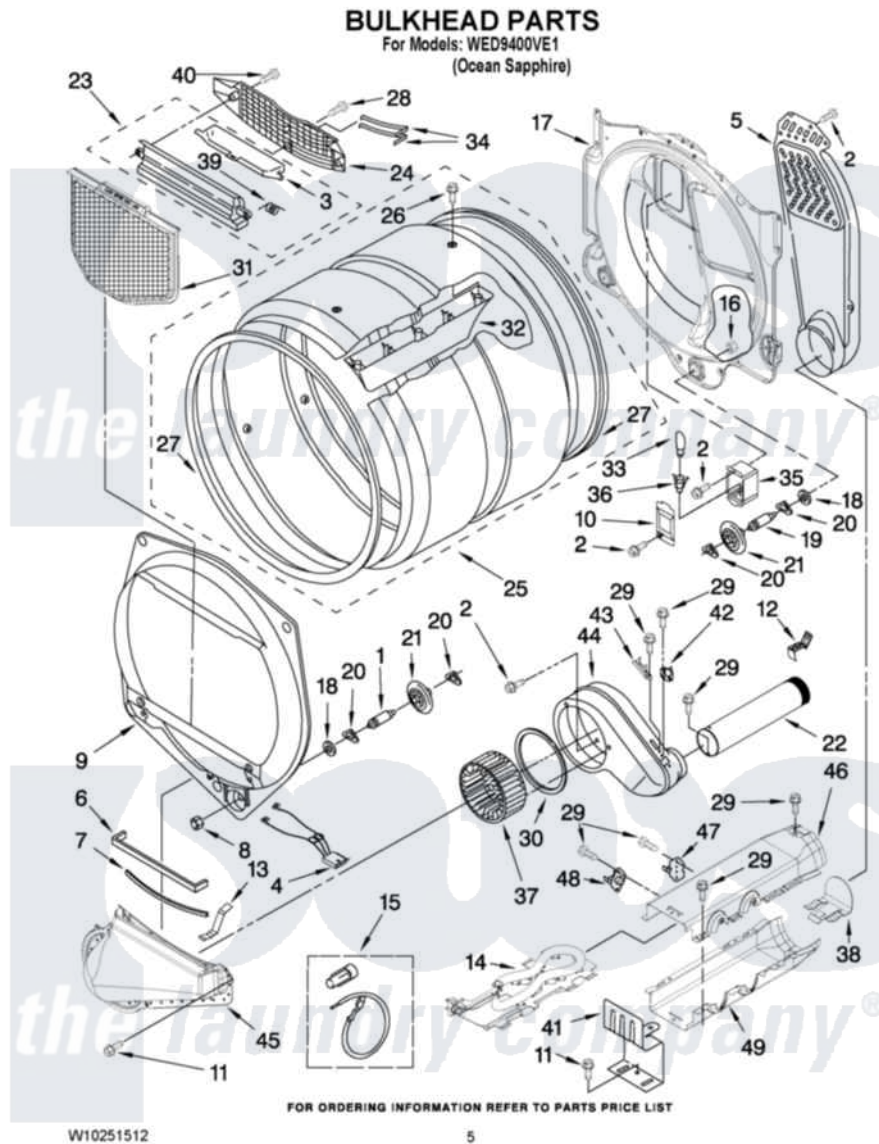

Whirlpool WED9400VE1 03 - BULKHEAD PARTS

Whirlpool [Residential Whirlpool WED9400VE1 Dryer Parts](#) Parts Diagram 03 - BULKHEAD PARTS
Click on the part number to view part

Item	Original Part Number	Replaced By	Status	Part Description
1	8575324	W10359271		Shaft, Drum Roller Threads
2	3390647	488729		Screw
3	3394984	8563758		Door, Lint Screen
4	3406653			Harness, Sensor
5	697354	3387911		Duct-Air
6	697813			Seal, Outlet Housing
7	697814	697813		Seal, Outlet Housing
8	3934666	W10080210		Nut, 3/8 X 16
9	W10252304			Bulkhead, Front
10	3402841	8532165		Lens, Drum Light
11	489463			Screw, 8-18 X 1/16
12	8572105			Retainer, Toe Panel
13	8066208			Clip-Exhaust
14	8544771			Heater Element
15	279457			Wire Kit, Terminal
16	W10001120	W10080190		Nut, 3/8-16

17	W10080170		Bulkhead, Rear
18	3387459	W10080960	Washer, Support
19	8575325	W10359272	Shaft, Roller Drum Threads
20	690997		Washer, Thrust
21	8536973	W10314173	Support
22	8563745	279936	Kit-Exhst
23	3394985	8563755	Housing, Outlet Assembly
24	8299979		Grill, Outlet Screen Door
25	W10181466		Complete Drum Assembly
26	W10219342		Screw, Baffle Mounting
27	W10166807	280114	Seal
28	695240	488729	Screw
29	8533971	90767	Screw, 8A X 3/8 HeX Washer Head Tapping
30	697770		Seal, Cover Plate Blower Housing
31	W10049370	W10120998	Screen
32	697693	W10113136	Baffle, Drum
33	3406124	22002263	Lamp
34	3387223		Electrode, Sensor
35	8578825		Bracket, Drum Light
36	W10214261		Socket, Drum Light Assembly
37	697772		Wheel, Blower
38	8544776		Flange, Heater Box
39	3394986		Spring, Lint Screen Door
40	3387230		Screw, 10-16 X 13/16
41	8066099		Bracket, Heater Box
42	8577274		Thermostat 295F
43	3392519		Thermal Limiter
44	8544362	W10119255	Housing, Blower
45	8066168	W10128606	Duct-Lint
46	8544769		Housing, Blower Lint Duct Assembly
47	8318314	279973	Kit, Thermal Cut-Off
48	3391914		Thermostat 295 F
49	8544770		Housing Slot, Heater Box