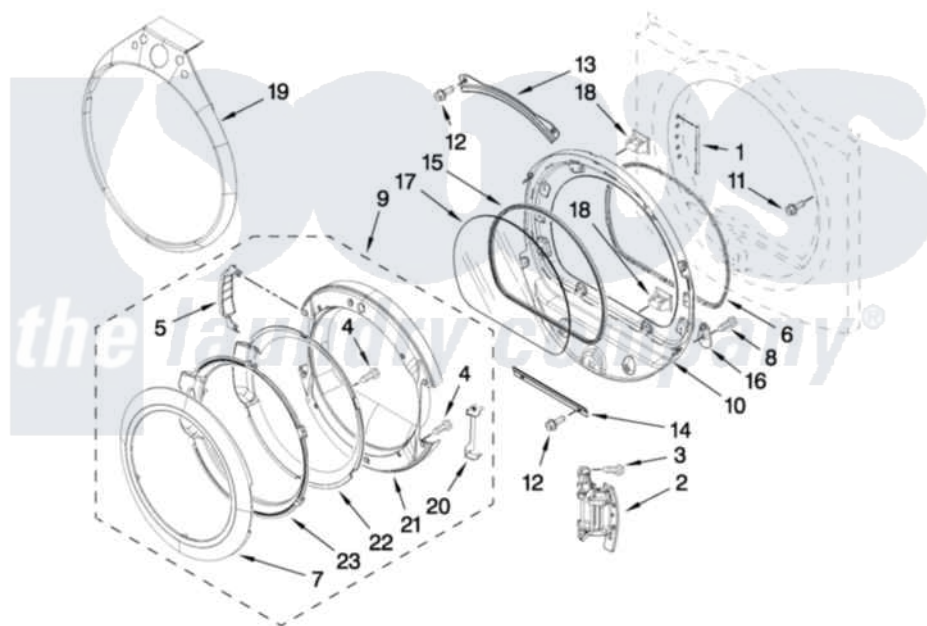

Whirlpool WED9400VE1 04 - DOOR PARTS

DOOR PARTS

For Models: WED9400VE1
(Ocean Sapphire)

W10251512

FOR ORDERING INFORMATION REFER TO PARTS PRICE LIST

7

Whirlpool [Residential Whirlpool WED9400VE1 Dryer Parts](#) Parts Diagram 04 - DOOR PARTS

[Click on the part number to view part](#)

Item	Original Part Number	Replaced By	Status	Part Description
1	W10085230			Label, Hinge Hole Cover
2	W10139920			Door Hinge Assembly
3	W10159996			Screw, 10-24 X 25/64
4	9742177			Screw, 8-18 X .625
5	W10180119			Cover-Hinge, Stationary Cover Hinge
NI	N/P		Not Available	(FOLLOWING PARTS NOT INCLUDED)
"	W10181197			Cover Hinge
6	W10139457			Seal-Door Handle, Ring Door
7	8579502			Handle, Door
8	3400224			Screw, 1/4-20 X 3/8
9	W10180115			Door Assembly
10	8578229			Door Assembly
11	355515			Screw, 8-18 X 11/16
12	3393258	3373329D		Screw
13	8519356			Retainer-Window

14	8519354	Retainer-Window
15	8579662	Gasket, Window
16	W10048910	Screw-Plug
17	8566254	Glass-Window
18	690081	279570 Latch
19	W10191982	Tear-Drop Trim And Clip Assembly
20	W10180120	Shield, Door
21	W10180118	Door, Intermediate
22	W10180117	Door Mask
23	8578155	Door Screen