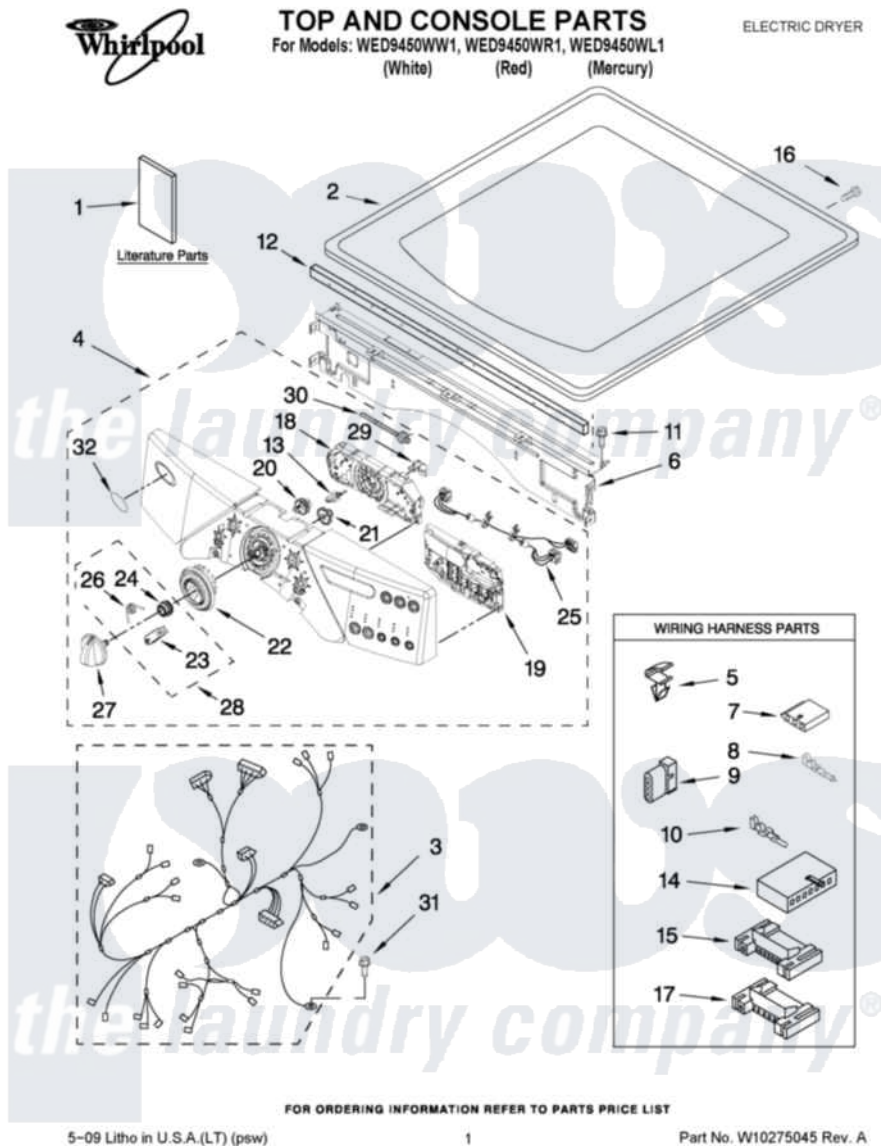

# Whirlpool WED9450WL1 01 - TOP AND CONSOLE PARTS

Whirlpool Residential Whirlpool WED9450WL1 Dryer Parts Parts Diagram 01 - TOP AND CONSOLE PARTS  
 Click on the part number to view part

Item	Original Part Number	Replaced By	Status	Part Description
1	<a href="#">W10244607</a>			Use And Care Guide
"	W10258368		Not Available	TECH SHEET
"	W10255468		Not Available	INSTALLATION, DIAGNOSTIC GUIDE
2	3980634	<a href="#">W10117263</a>		Top
"	<a href="#">W10249738</a>			Toe Panel
"	<a href="#">W10249739</a>			Top
3	<a href="#">W10111063</a>			Harness, Main
4	<a href="#">W10255226</a>			Panel, Console
"	<a href="#">W10255228</a>			Panel, Console
"	<a href="#">W10255227</a>			Panel, Console
5	<a href="#">3394427</a>			Clip-Harness
6	<a href="#">W10215656</a>			Bracket, Console
7	<a href="#">353424</a>			Plug, Terminal
8	<a href="#">94614</a>			Terminal
9	<a href="#">3936144</a>			Do-It-Yourself Repair Manuals
10	94613	<a href="#">596797</a>		Terminal